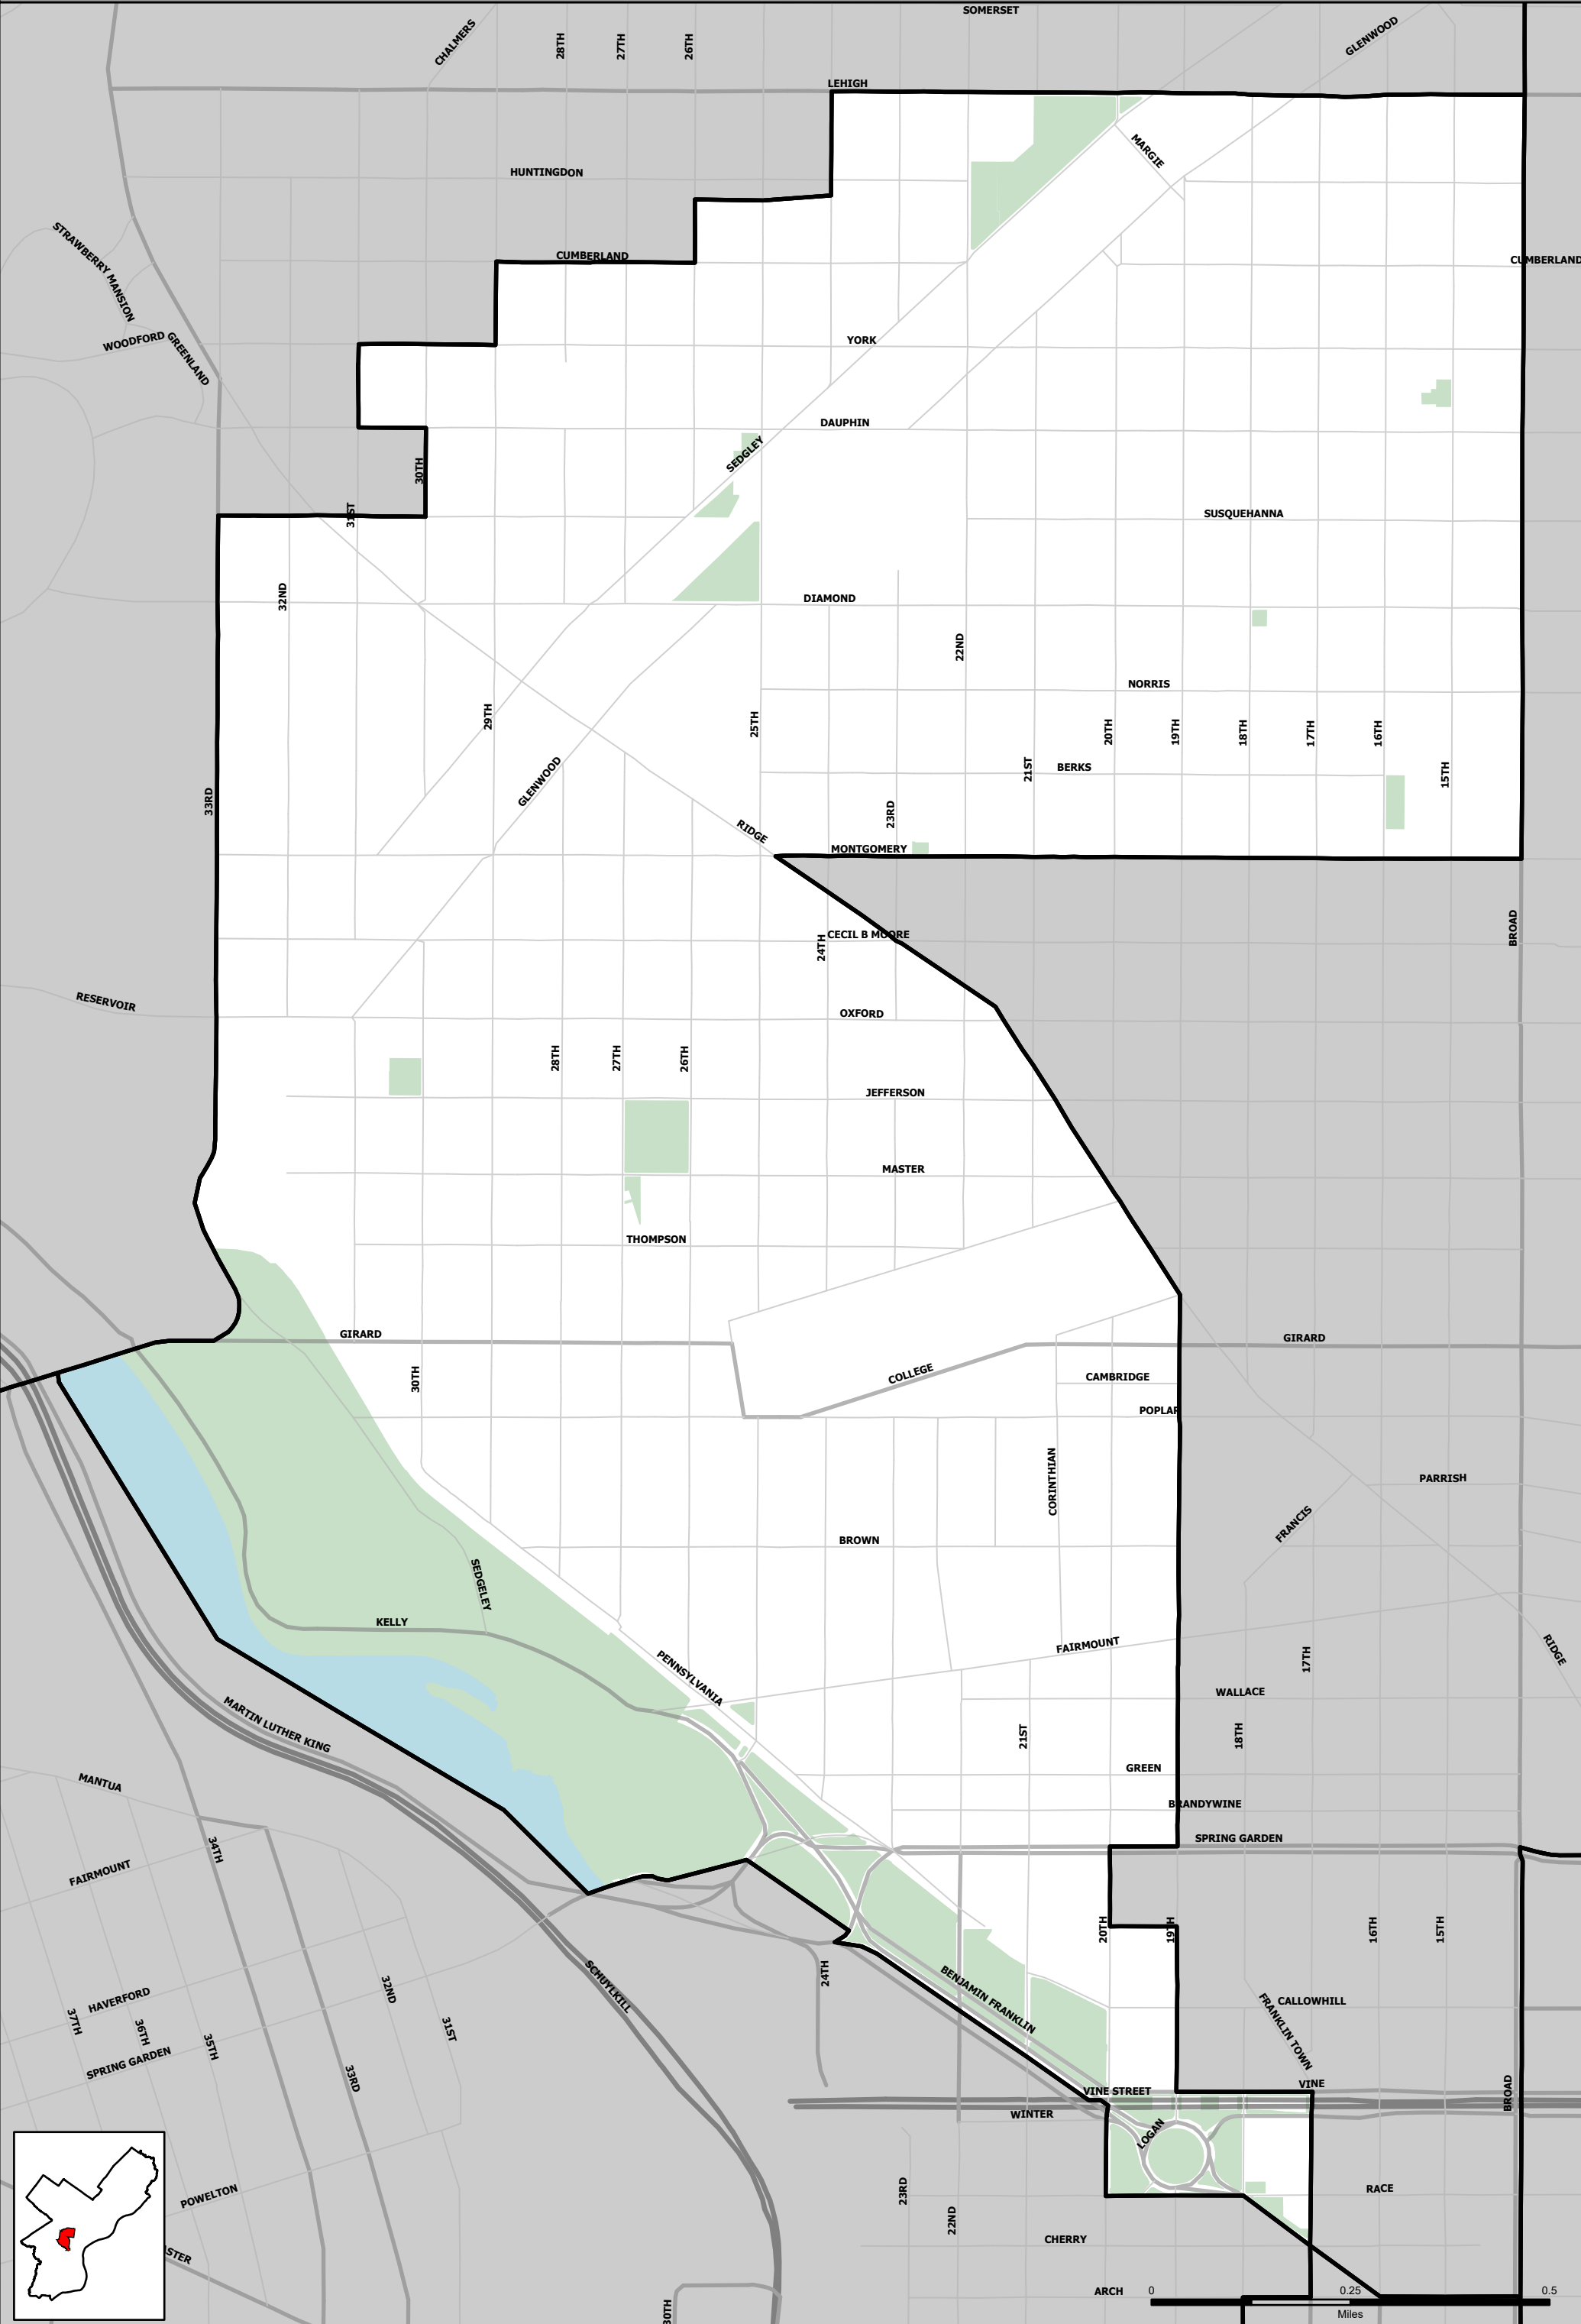

Water

Parks

0 0.65 1.3 Miles

State Representative District 195

State Representative District Boundaries

Water

Parks

State Representative District 201