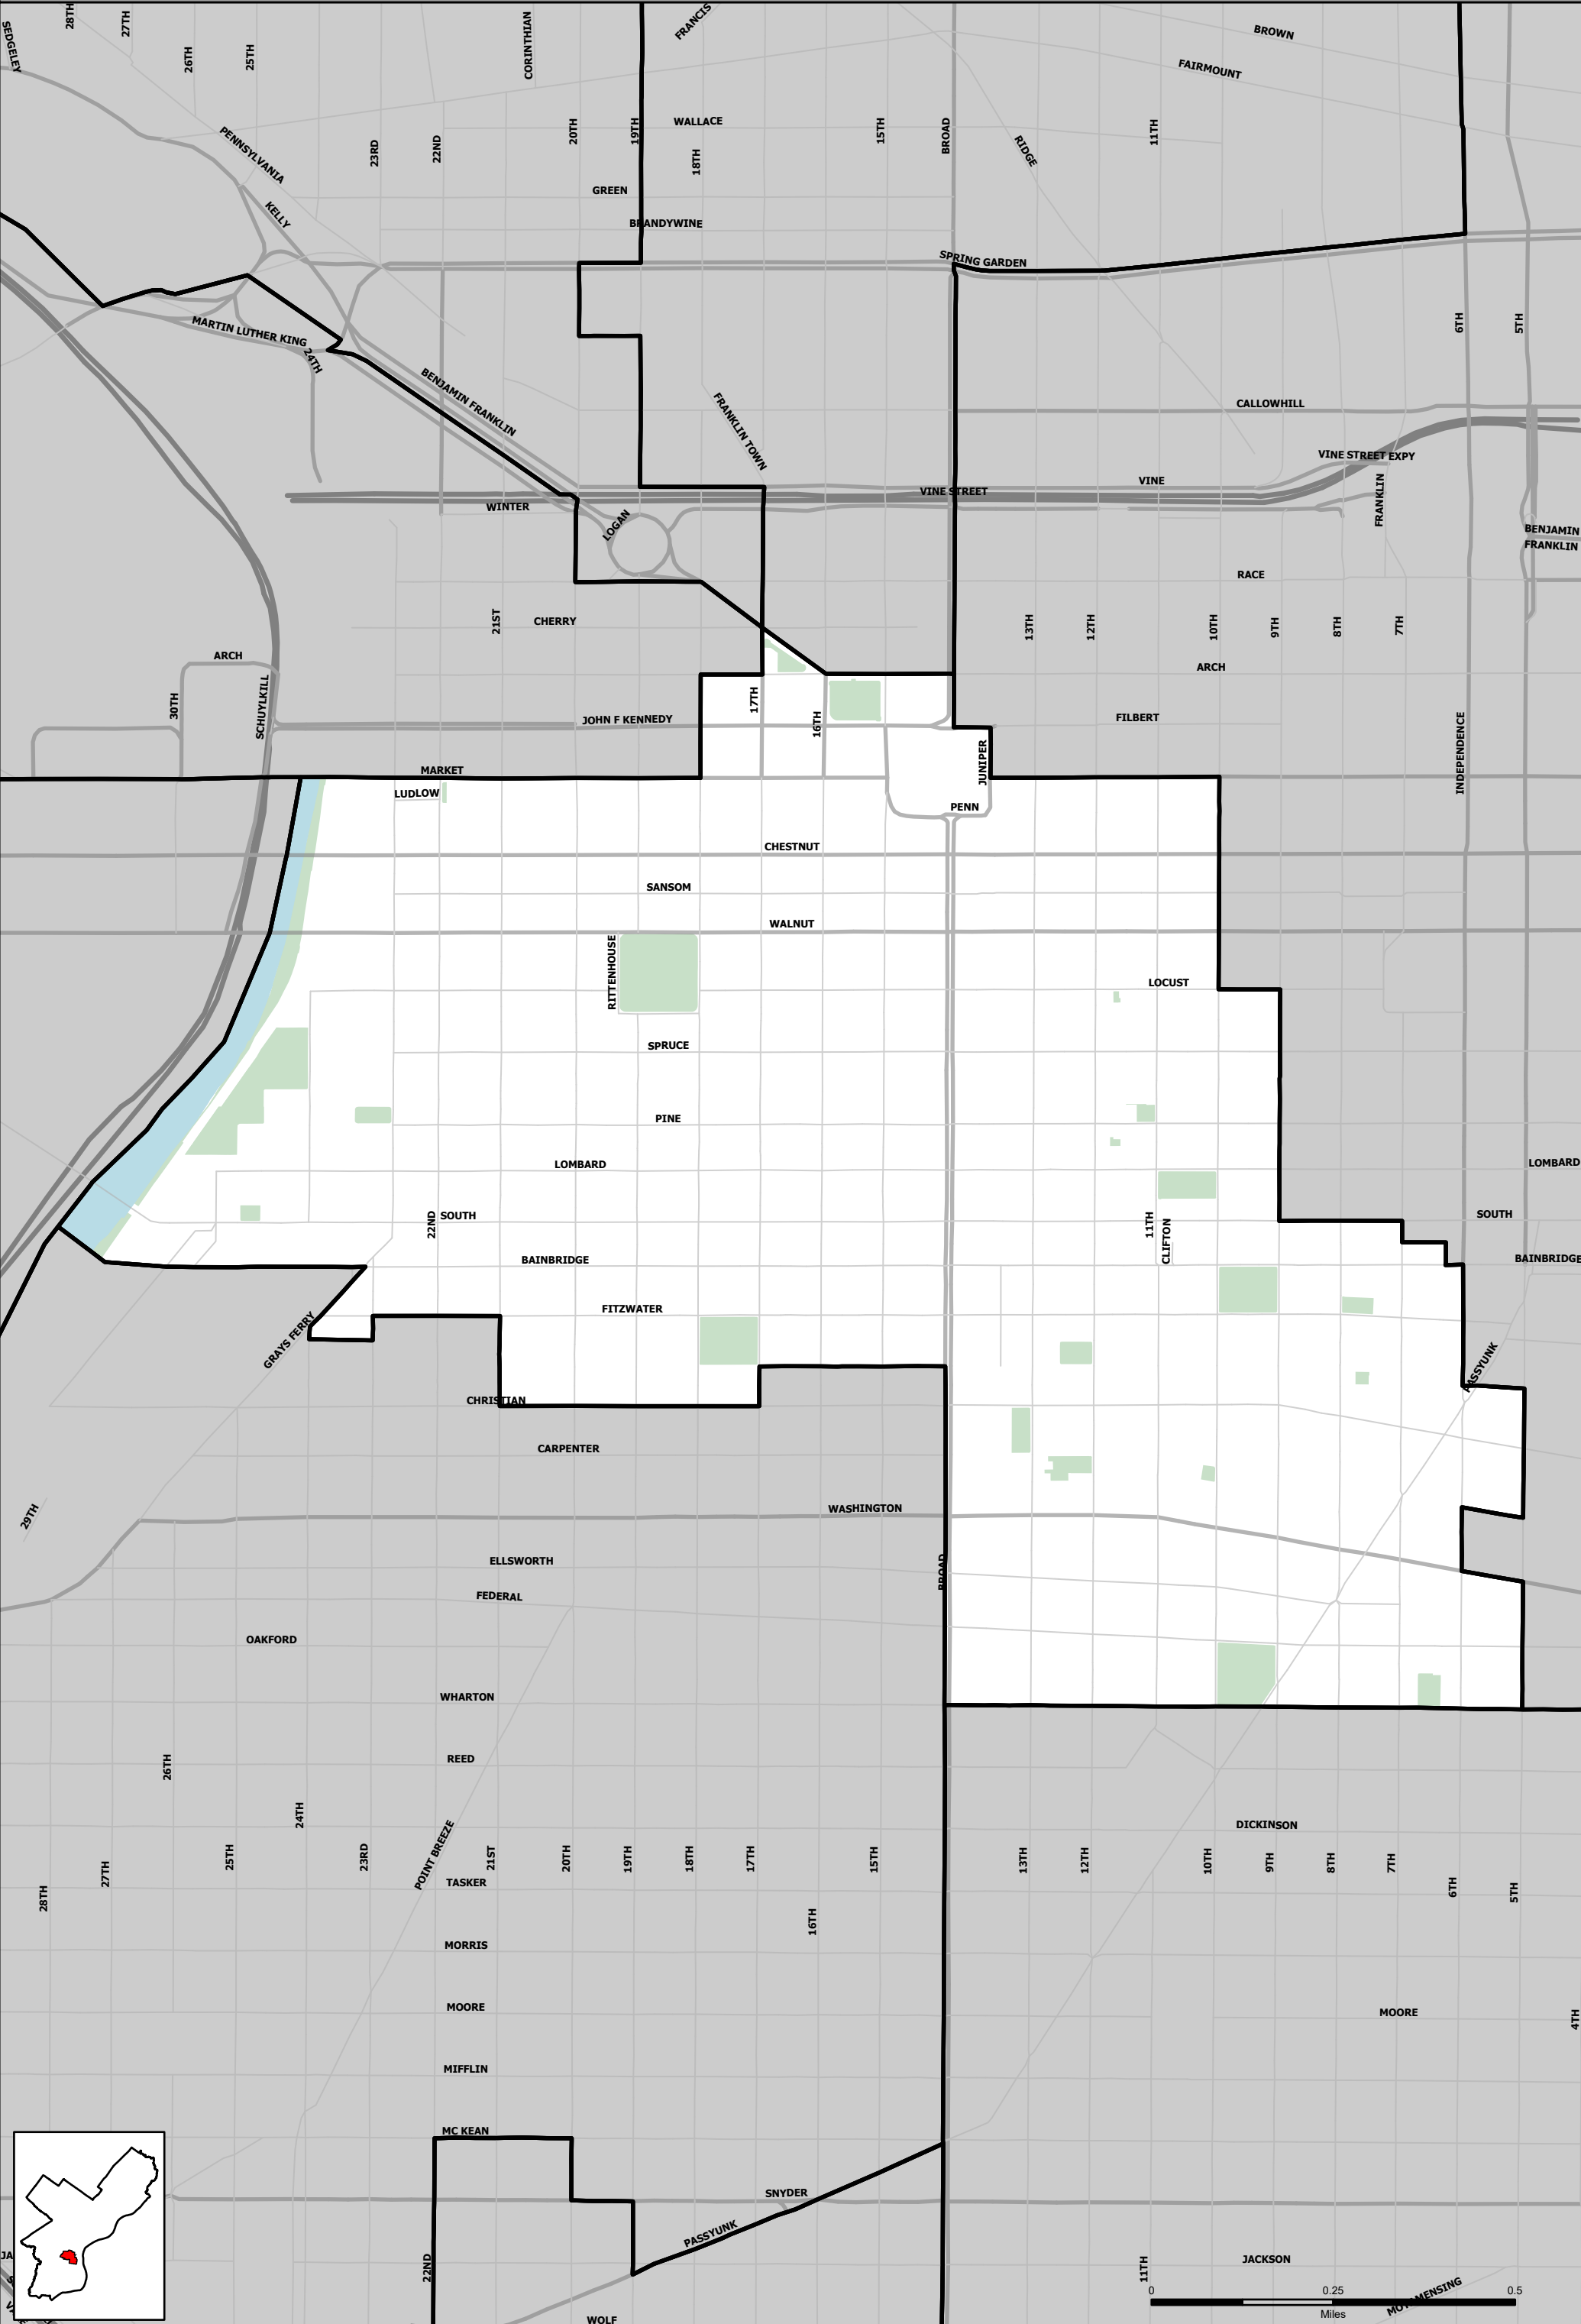

State Representative District 182

State Representative District Boundaries

Water

Parks