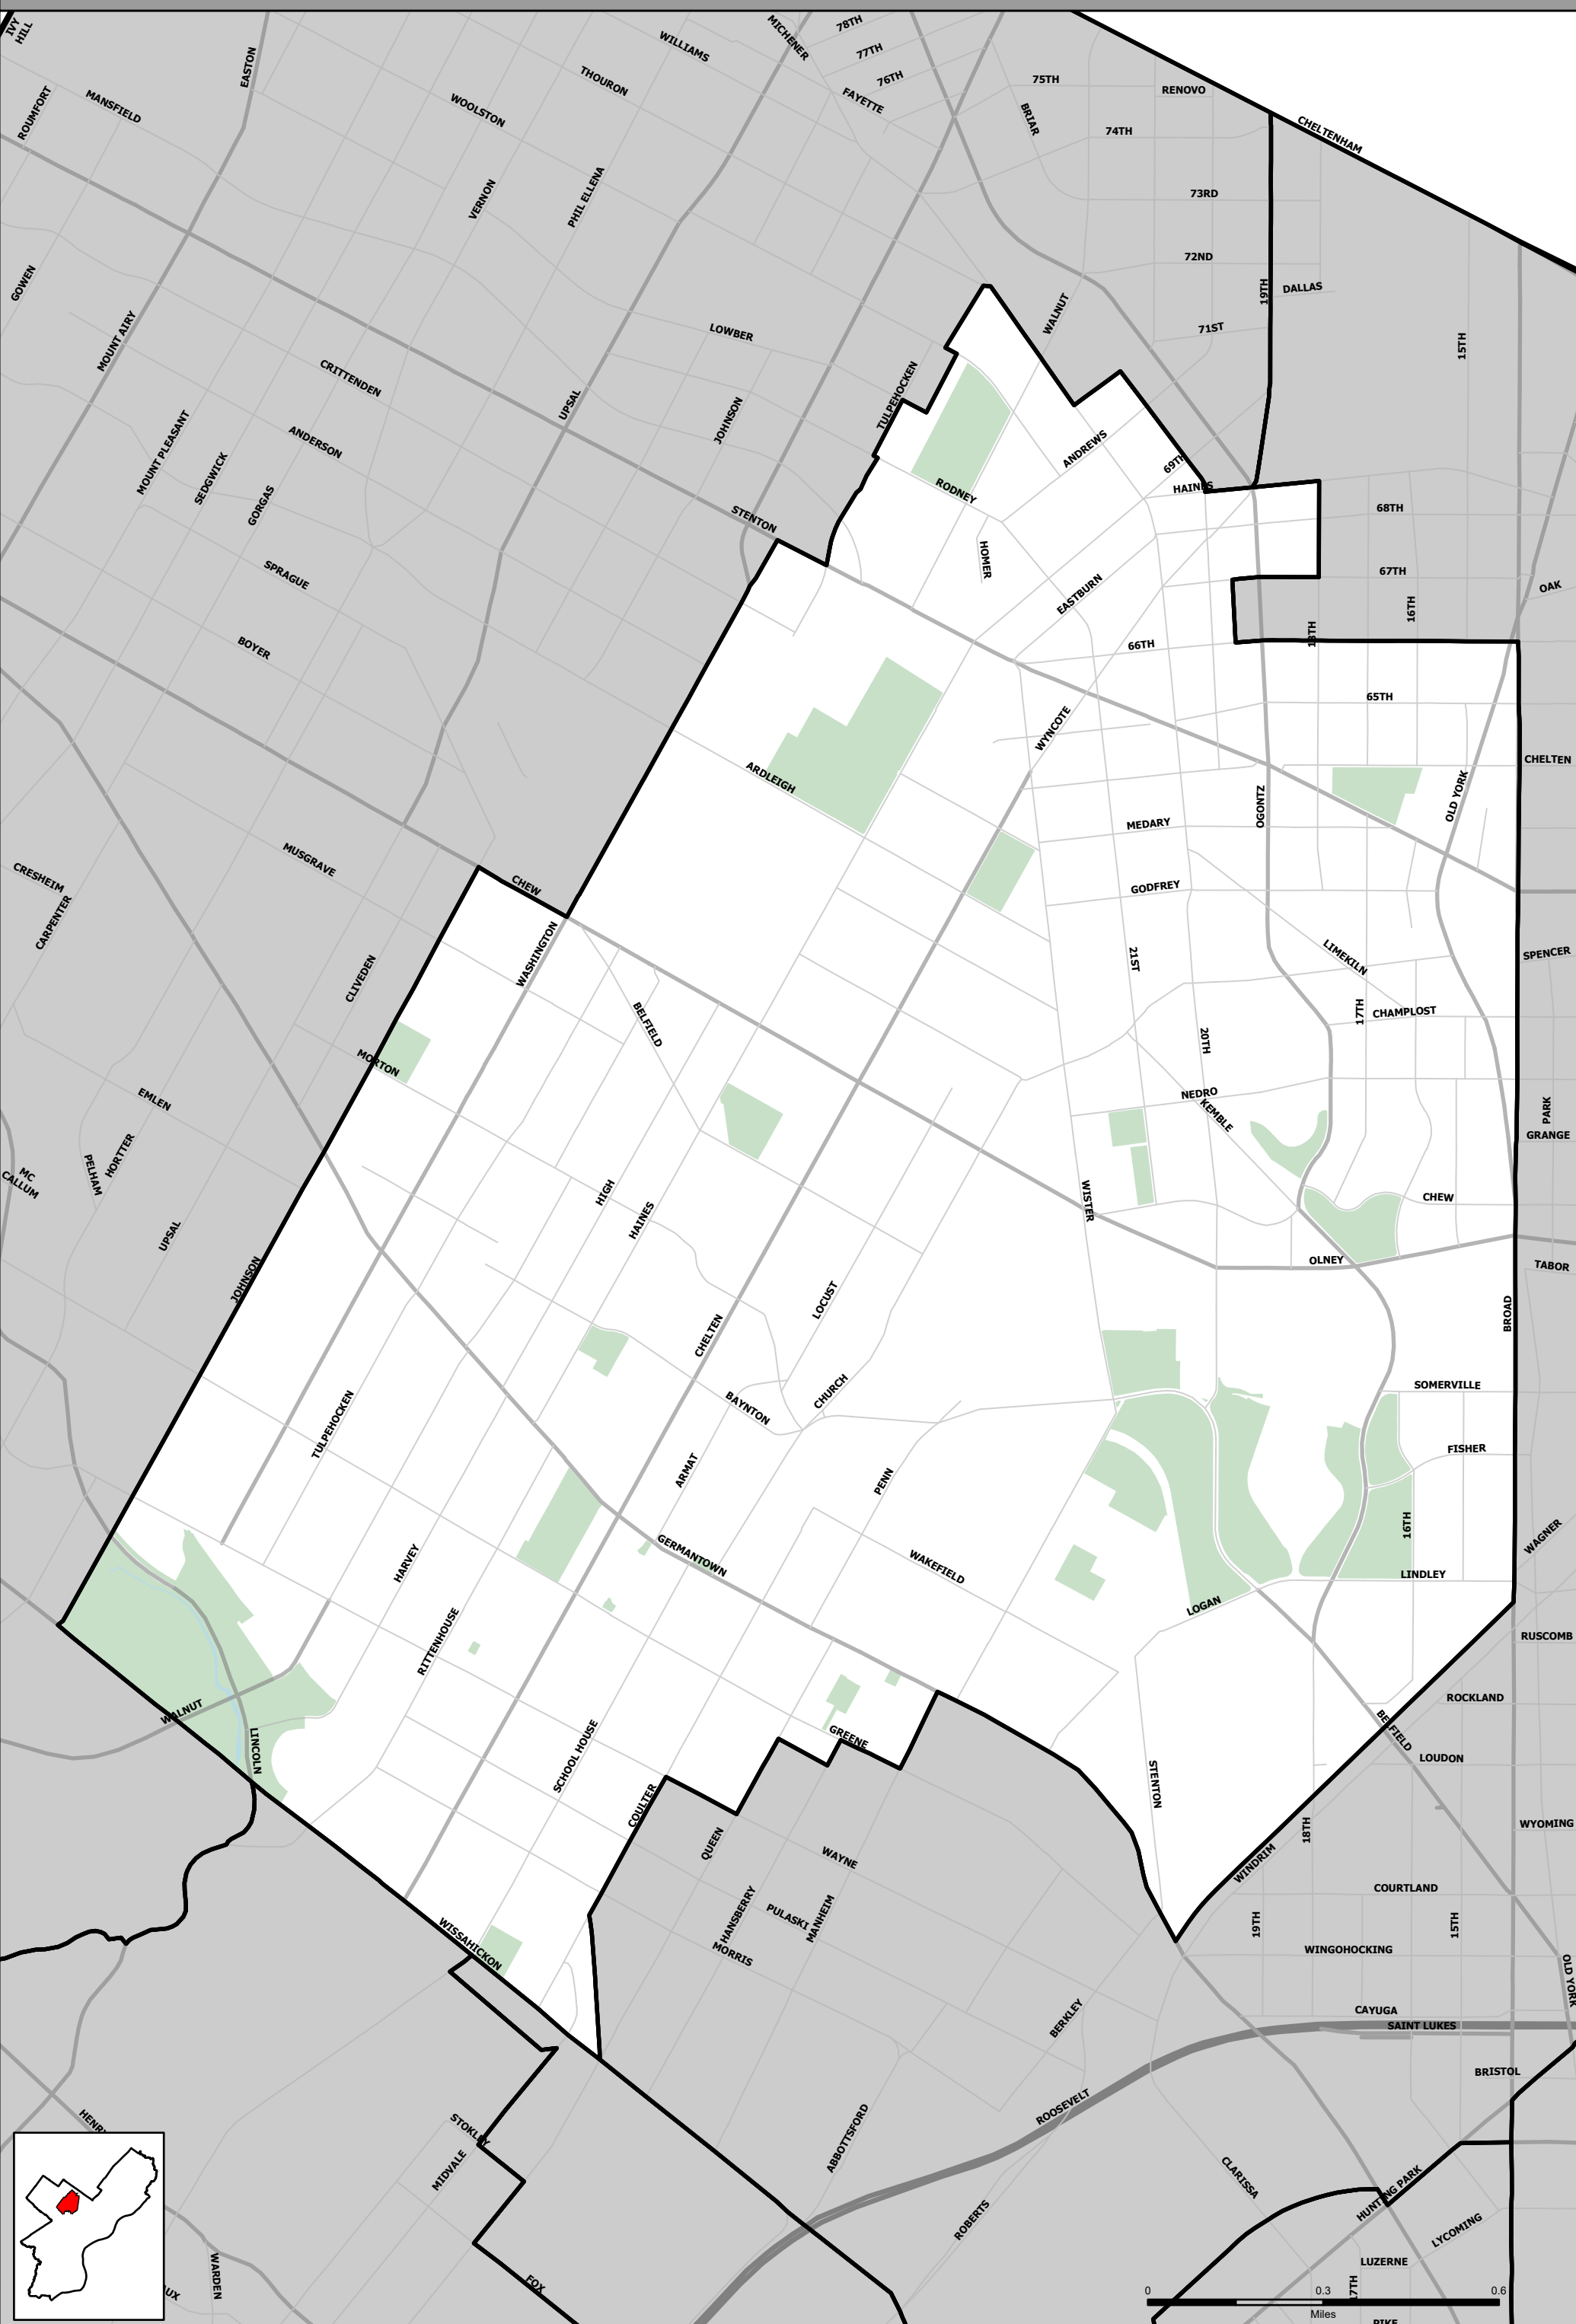

State Representative District 201

- State Representative District Boundaries
- Water
- Parks