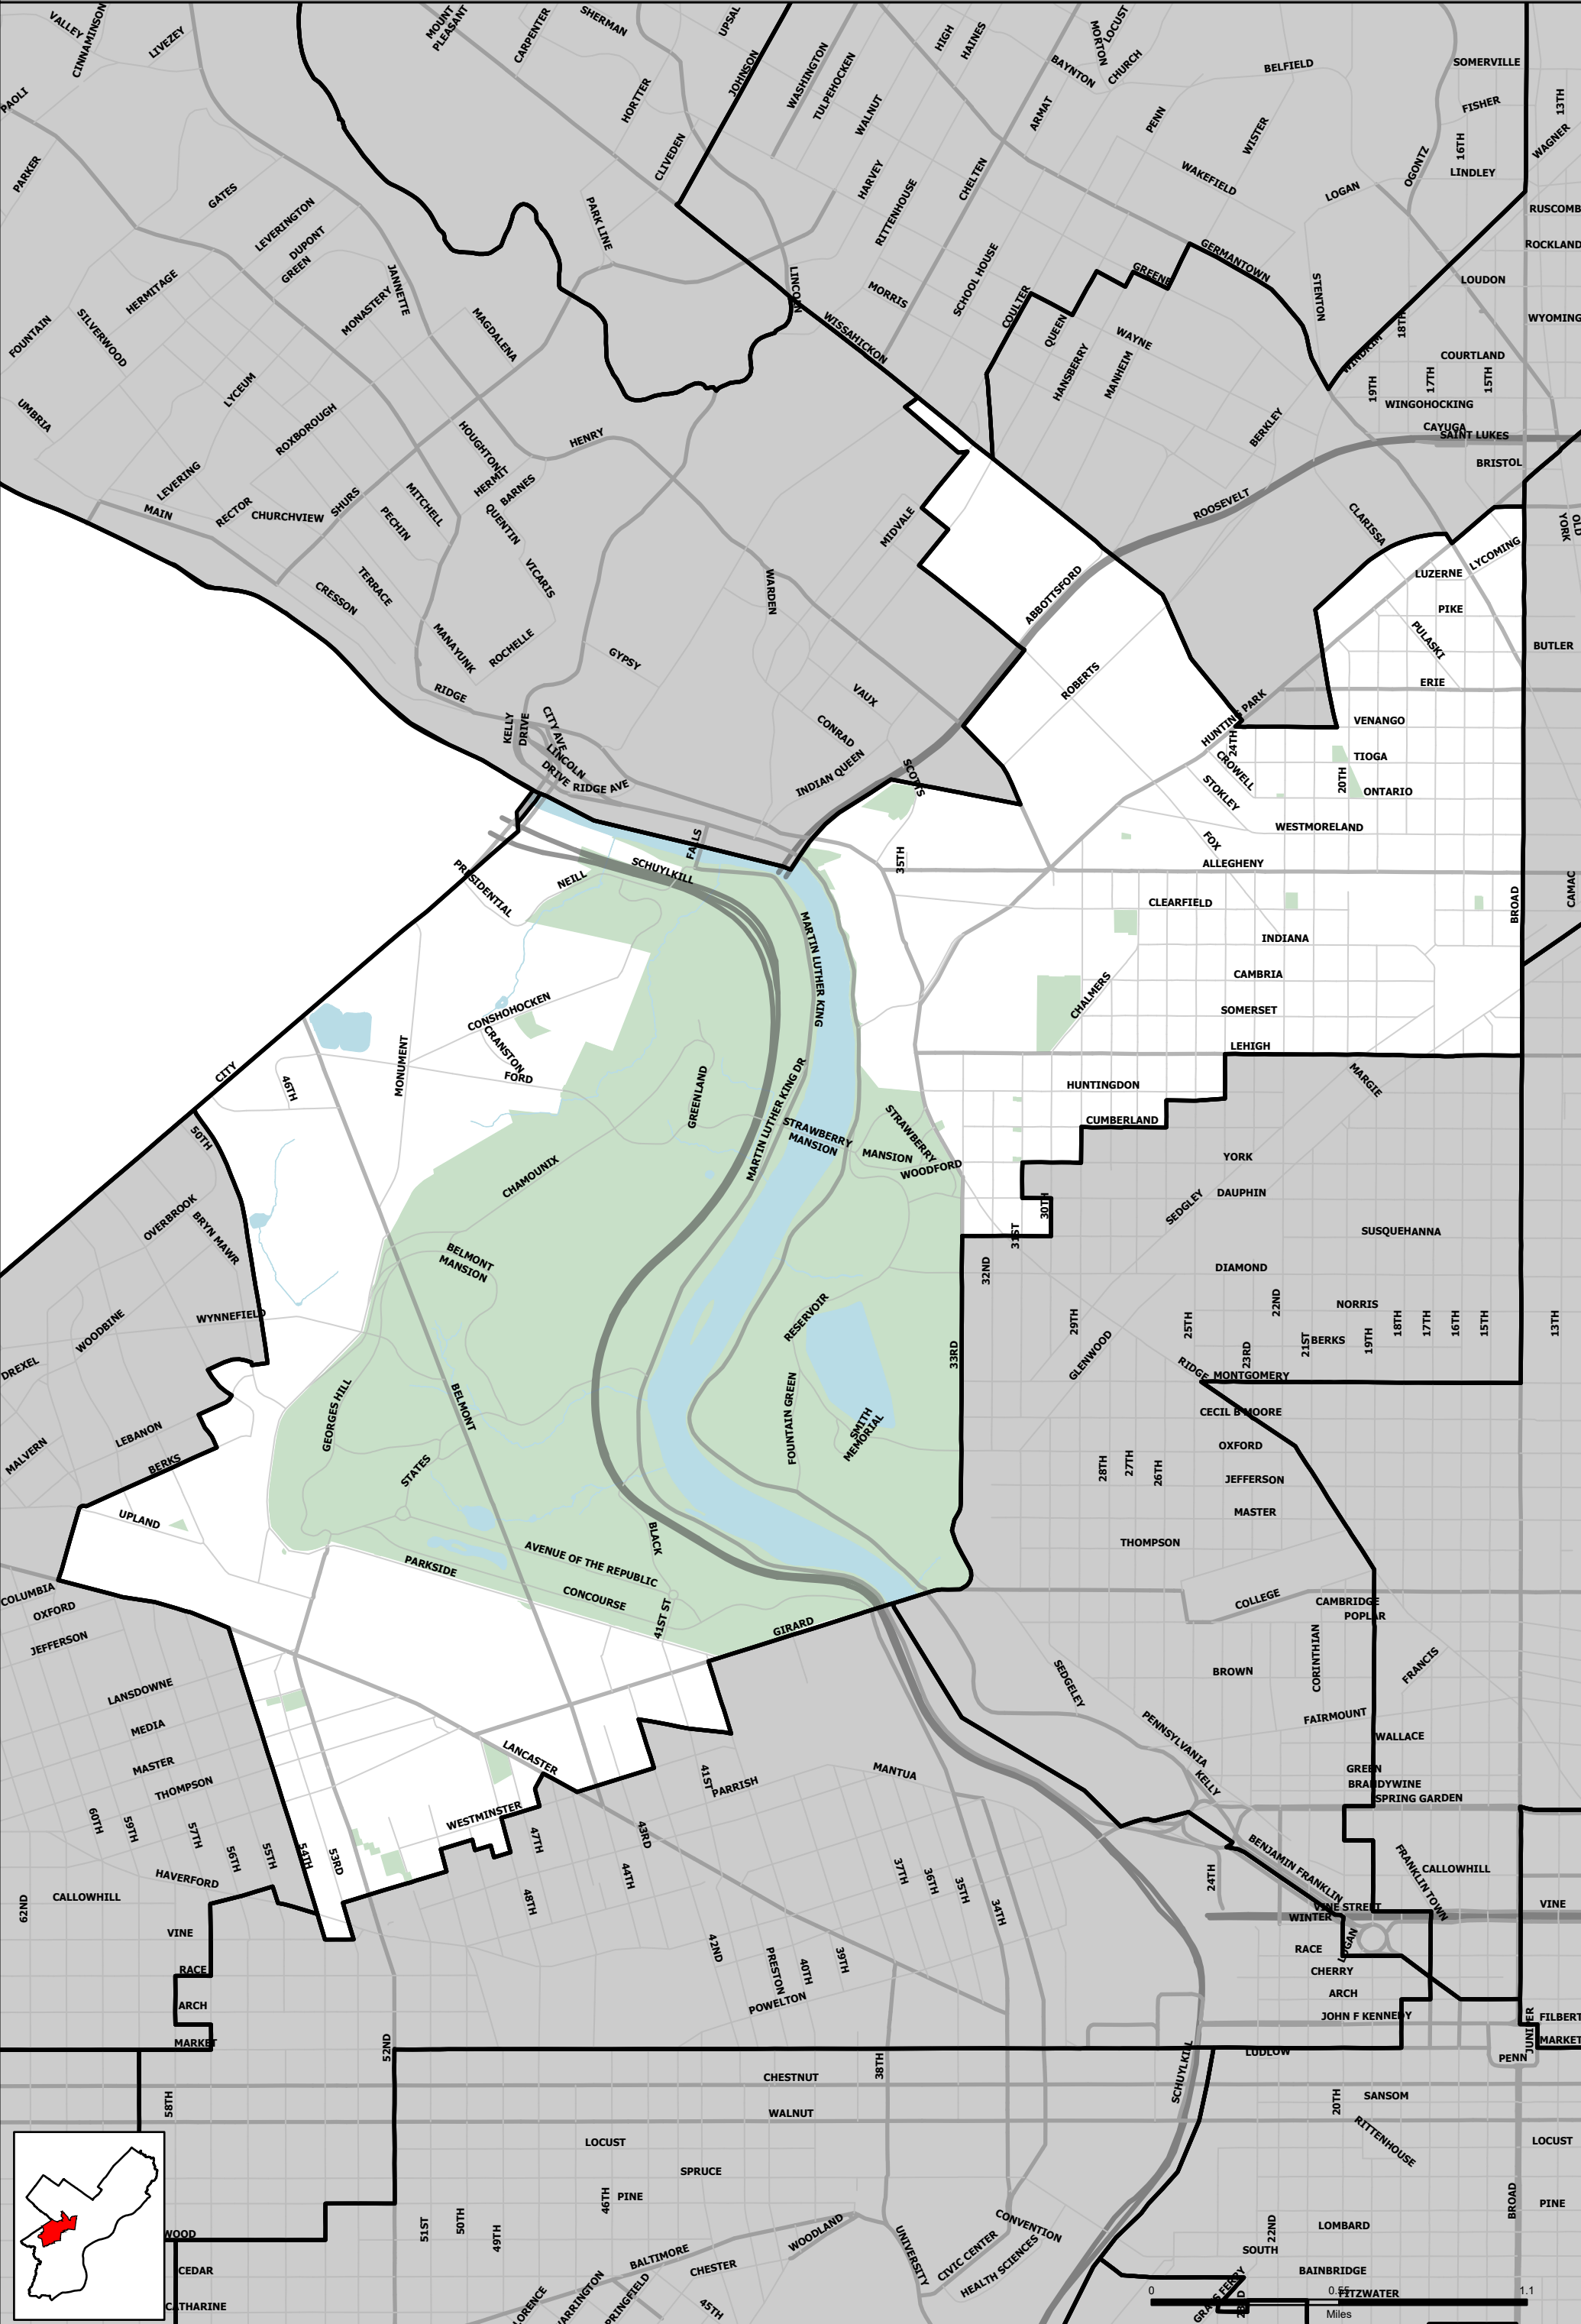

State Representative District 190

State Representative District Boundaries

Water

Parks