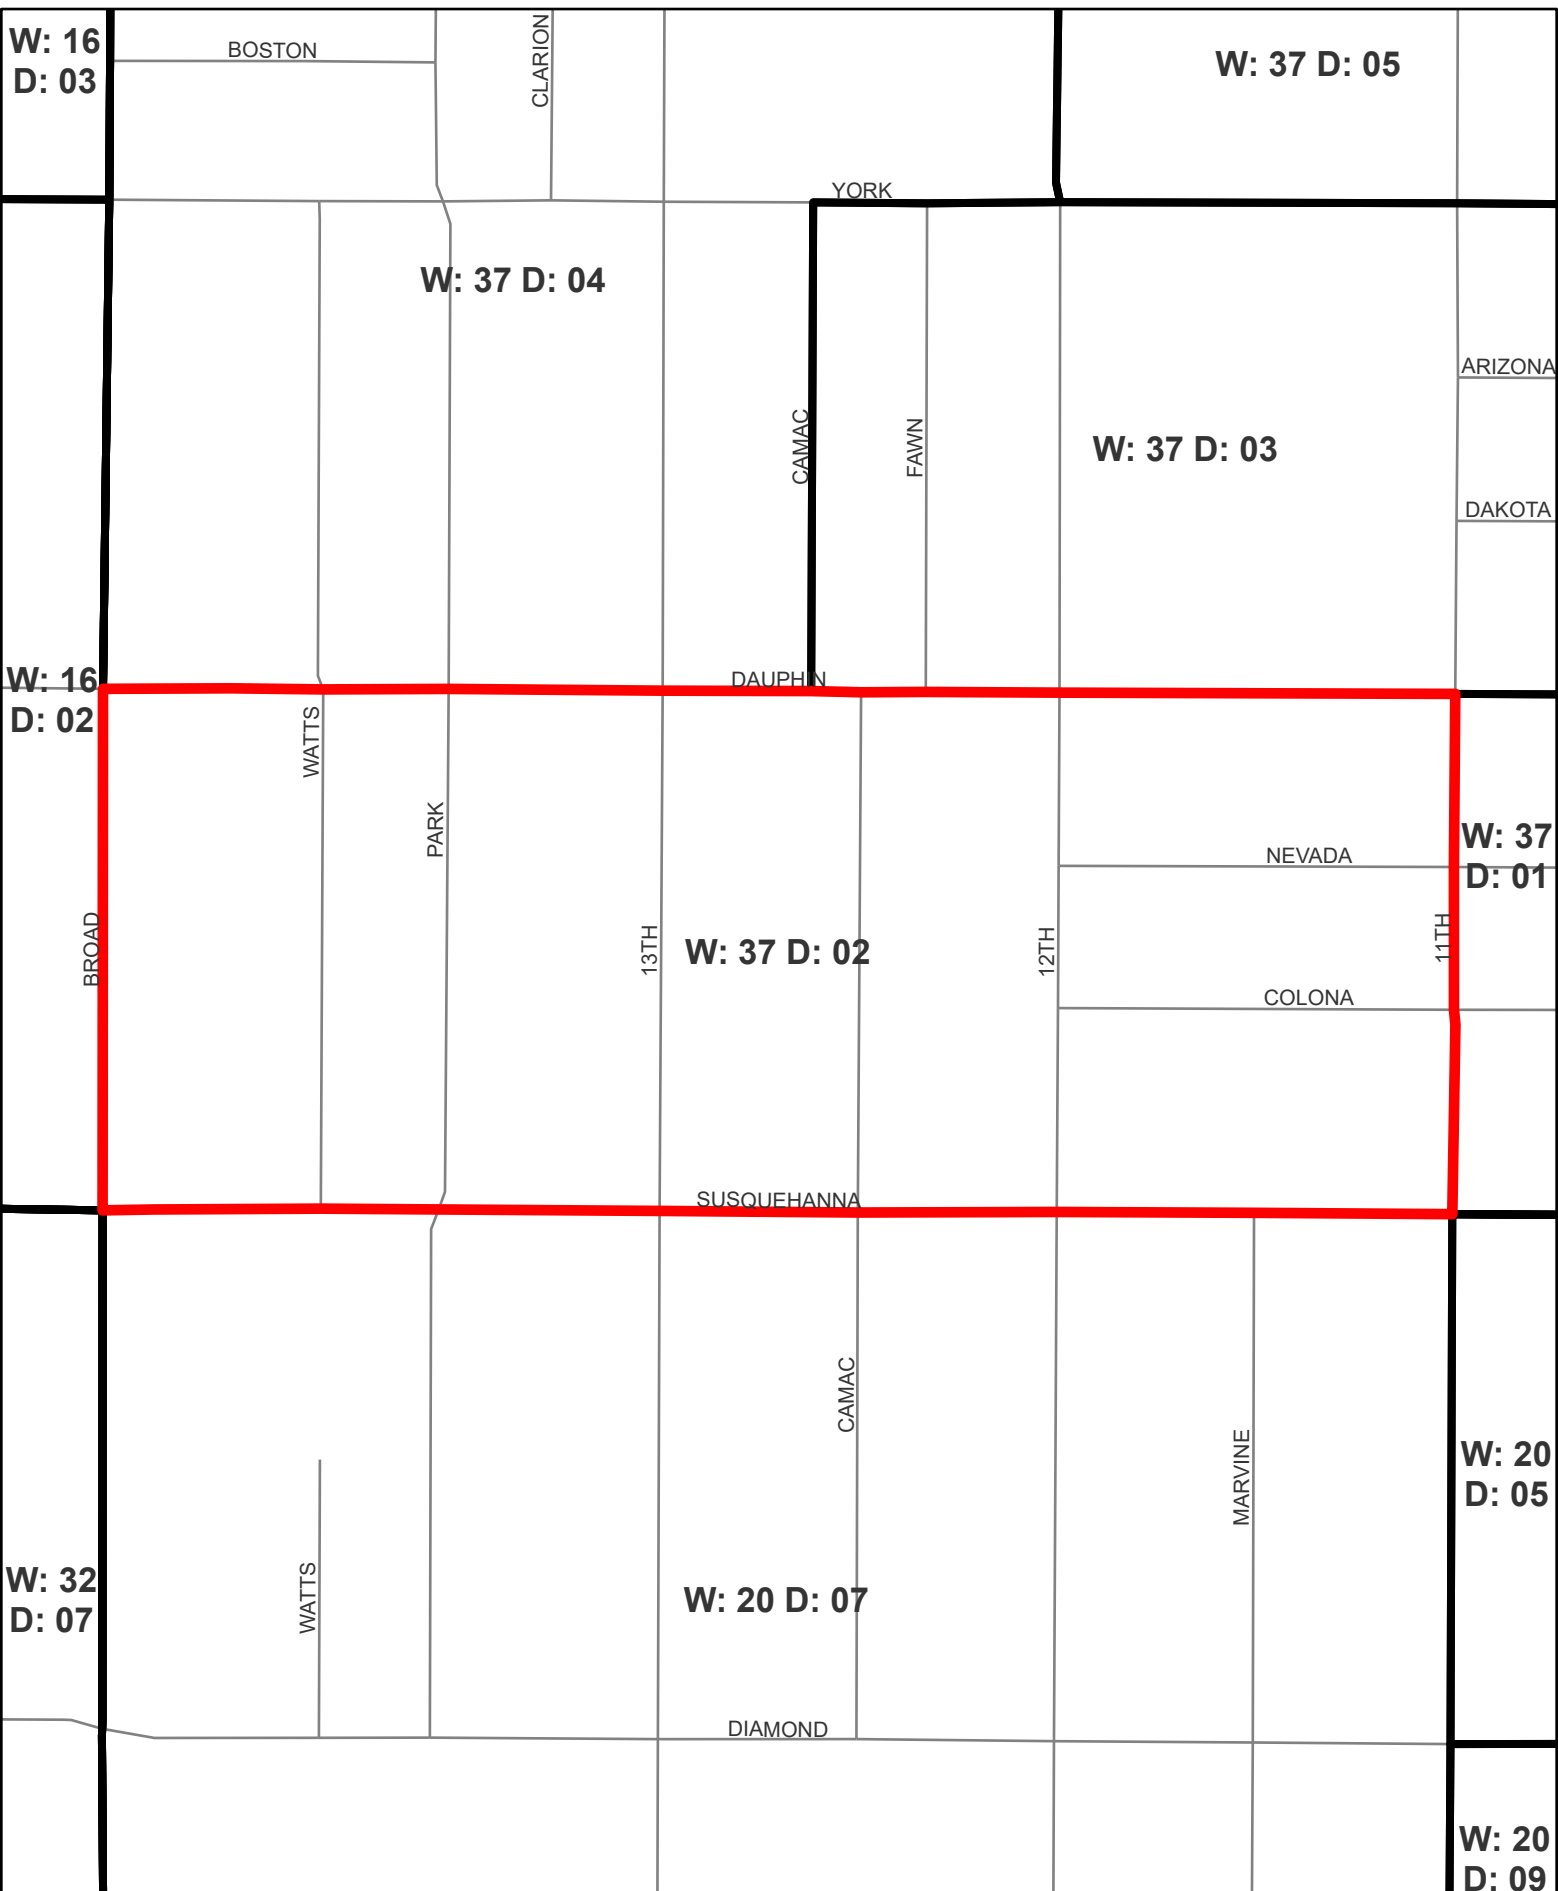

Ward Division: 3701

Ward Division: 3702

Miles

Ward Division: 3703

0 0.07 0.14

Miles

Ward Division: 3704

0 0.04 0.08

Miles

NEVADA

Ward Division: 3705

0 0.06 0.12

Miles

Ward Division: 3706

Ward Division: 3707

Ward Division: 3708

W: 37
D: 12

W: 37 D: 11

W: 37 D: 08

W: 37 D: 07

W: 37 D: 06

0 0.03 0.06

Miles

Ward Division: 3709

Ward Division: 3710

Ward Division: 3711

Ward Division: 3712

Ward Division: 3713

0 0.07 0.14

Miles

Ward Division: 3714

Ward Division: 3715