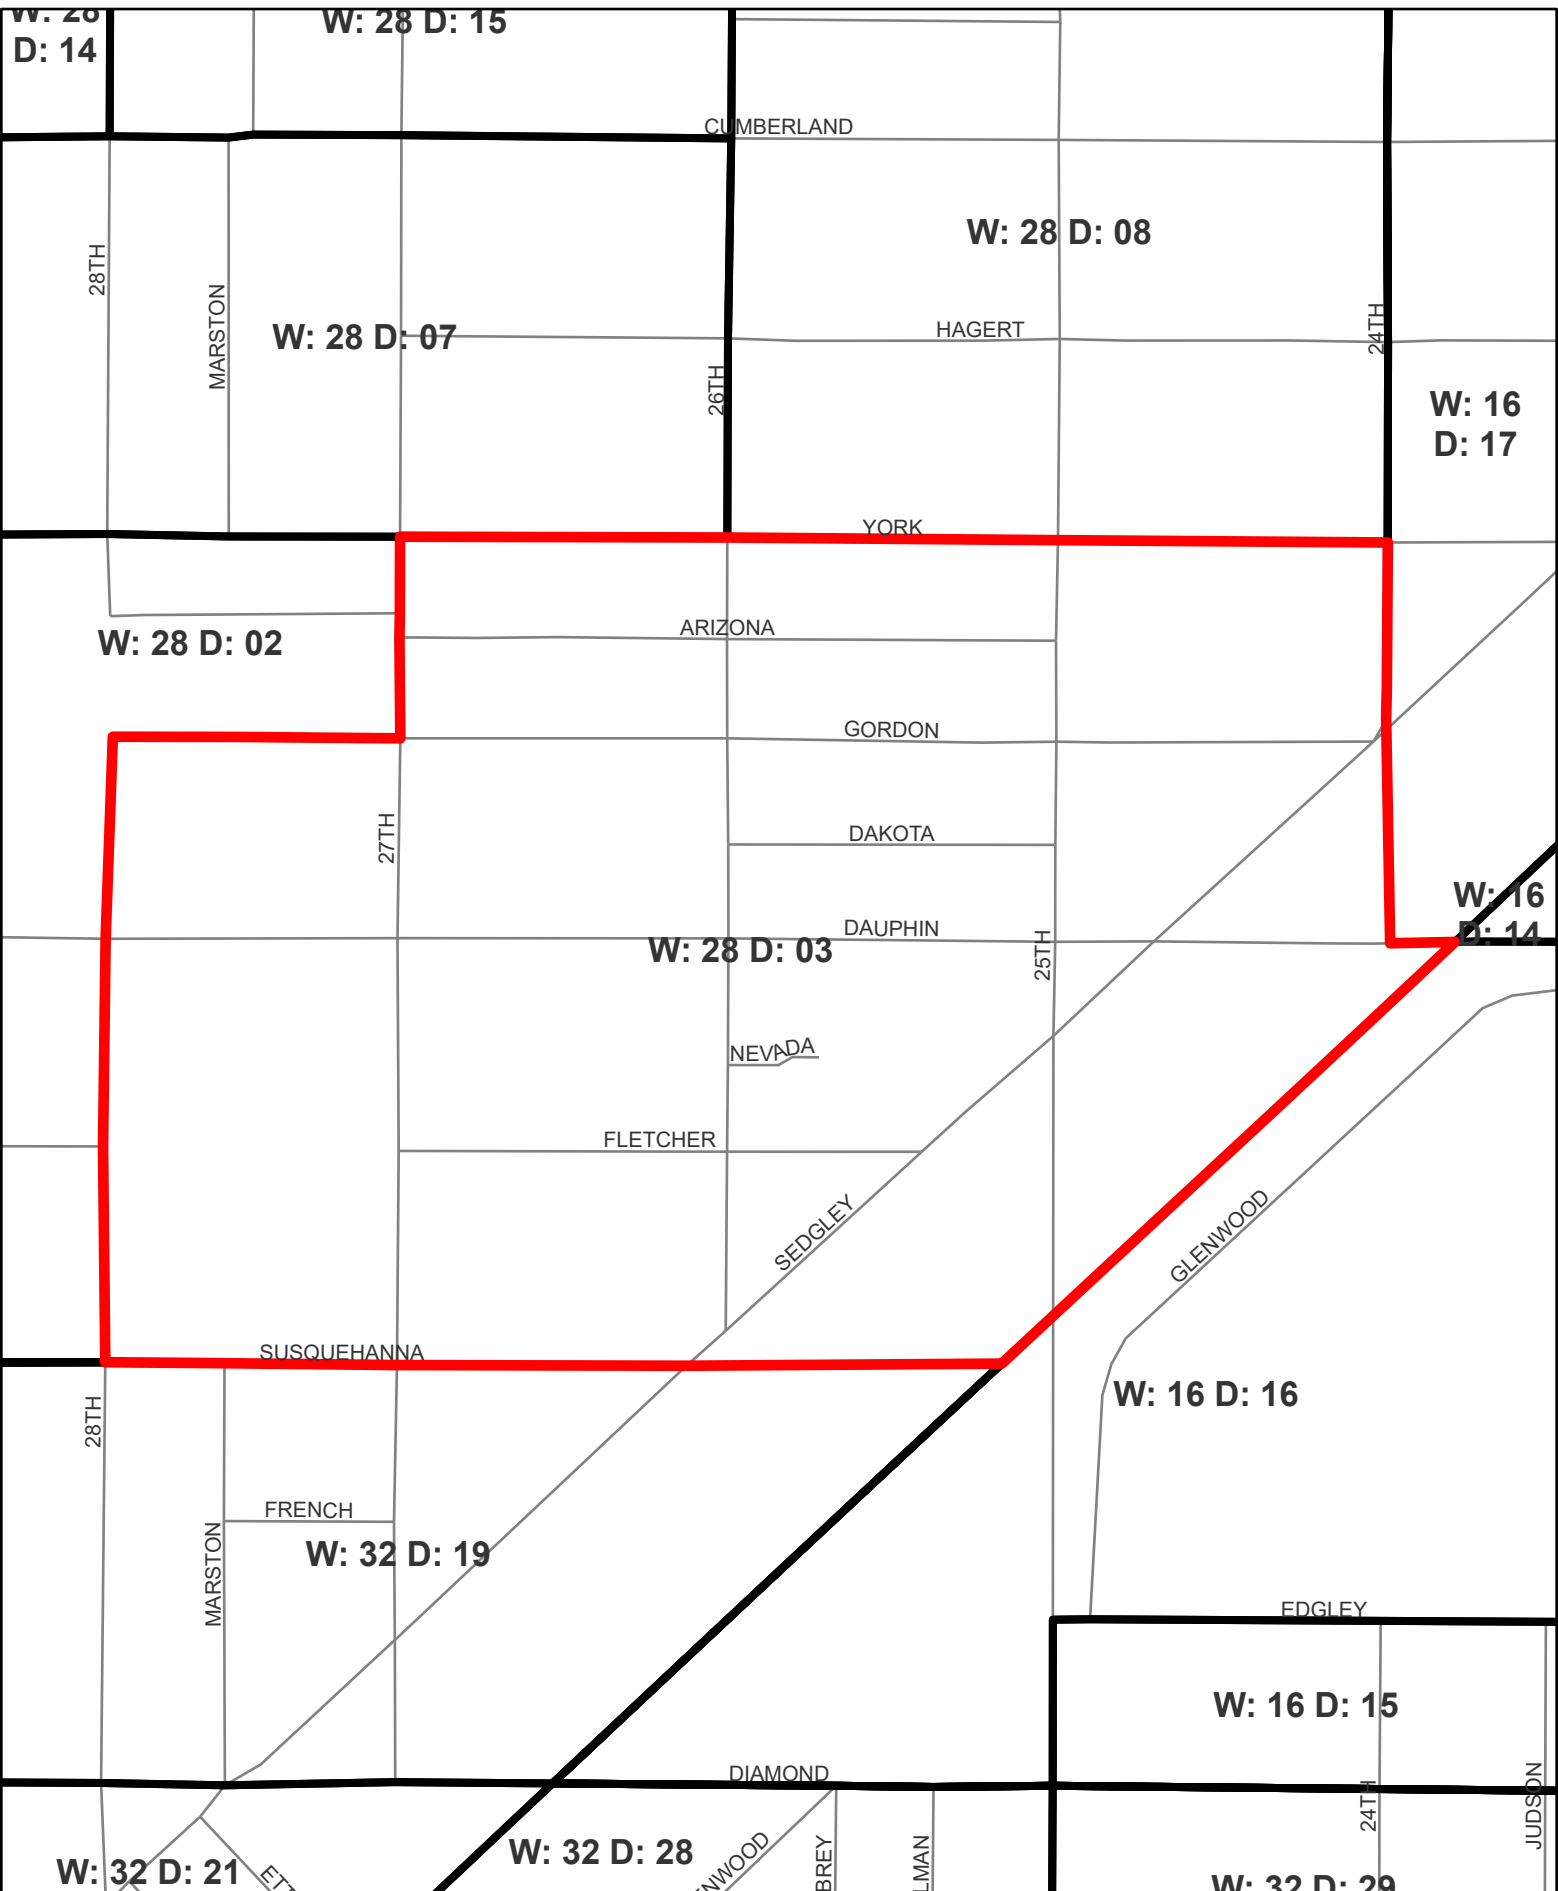

Ward Division: 2801

0 0.03 0.06

Miles

Ward Division: 2802

0 0.07 0.13

Miles

Ward Division: 2803

Ward Division: 2804

0 0.05 0.1

Miles

Ward Division: 2805

0 0.05 0.1

Miles

Ward Division: 2806

0 0.04 0.07

Miles

Ward Division: 2807

0 0.05 0.1

Miles

Ward Division: 2808

0 0.03 0.06

Miles

Ward Division: 2809

W: 38 D: 06

LEHIGH

DOUGLAS

HAROLD

W: 28
D: 11

34TH

HUNTINGDON

W: 28 D: 09

W: 28 D: 10