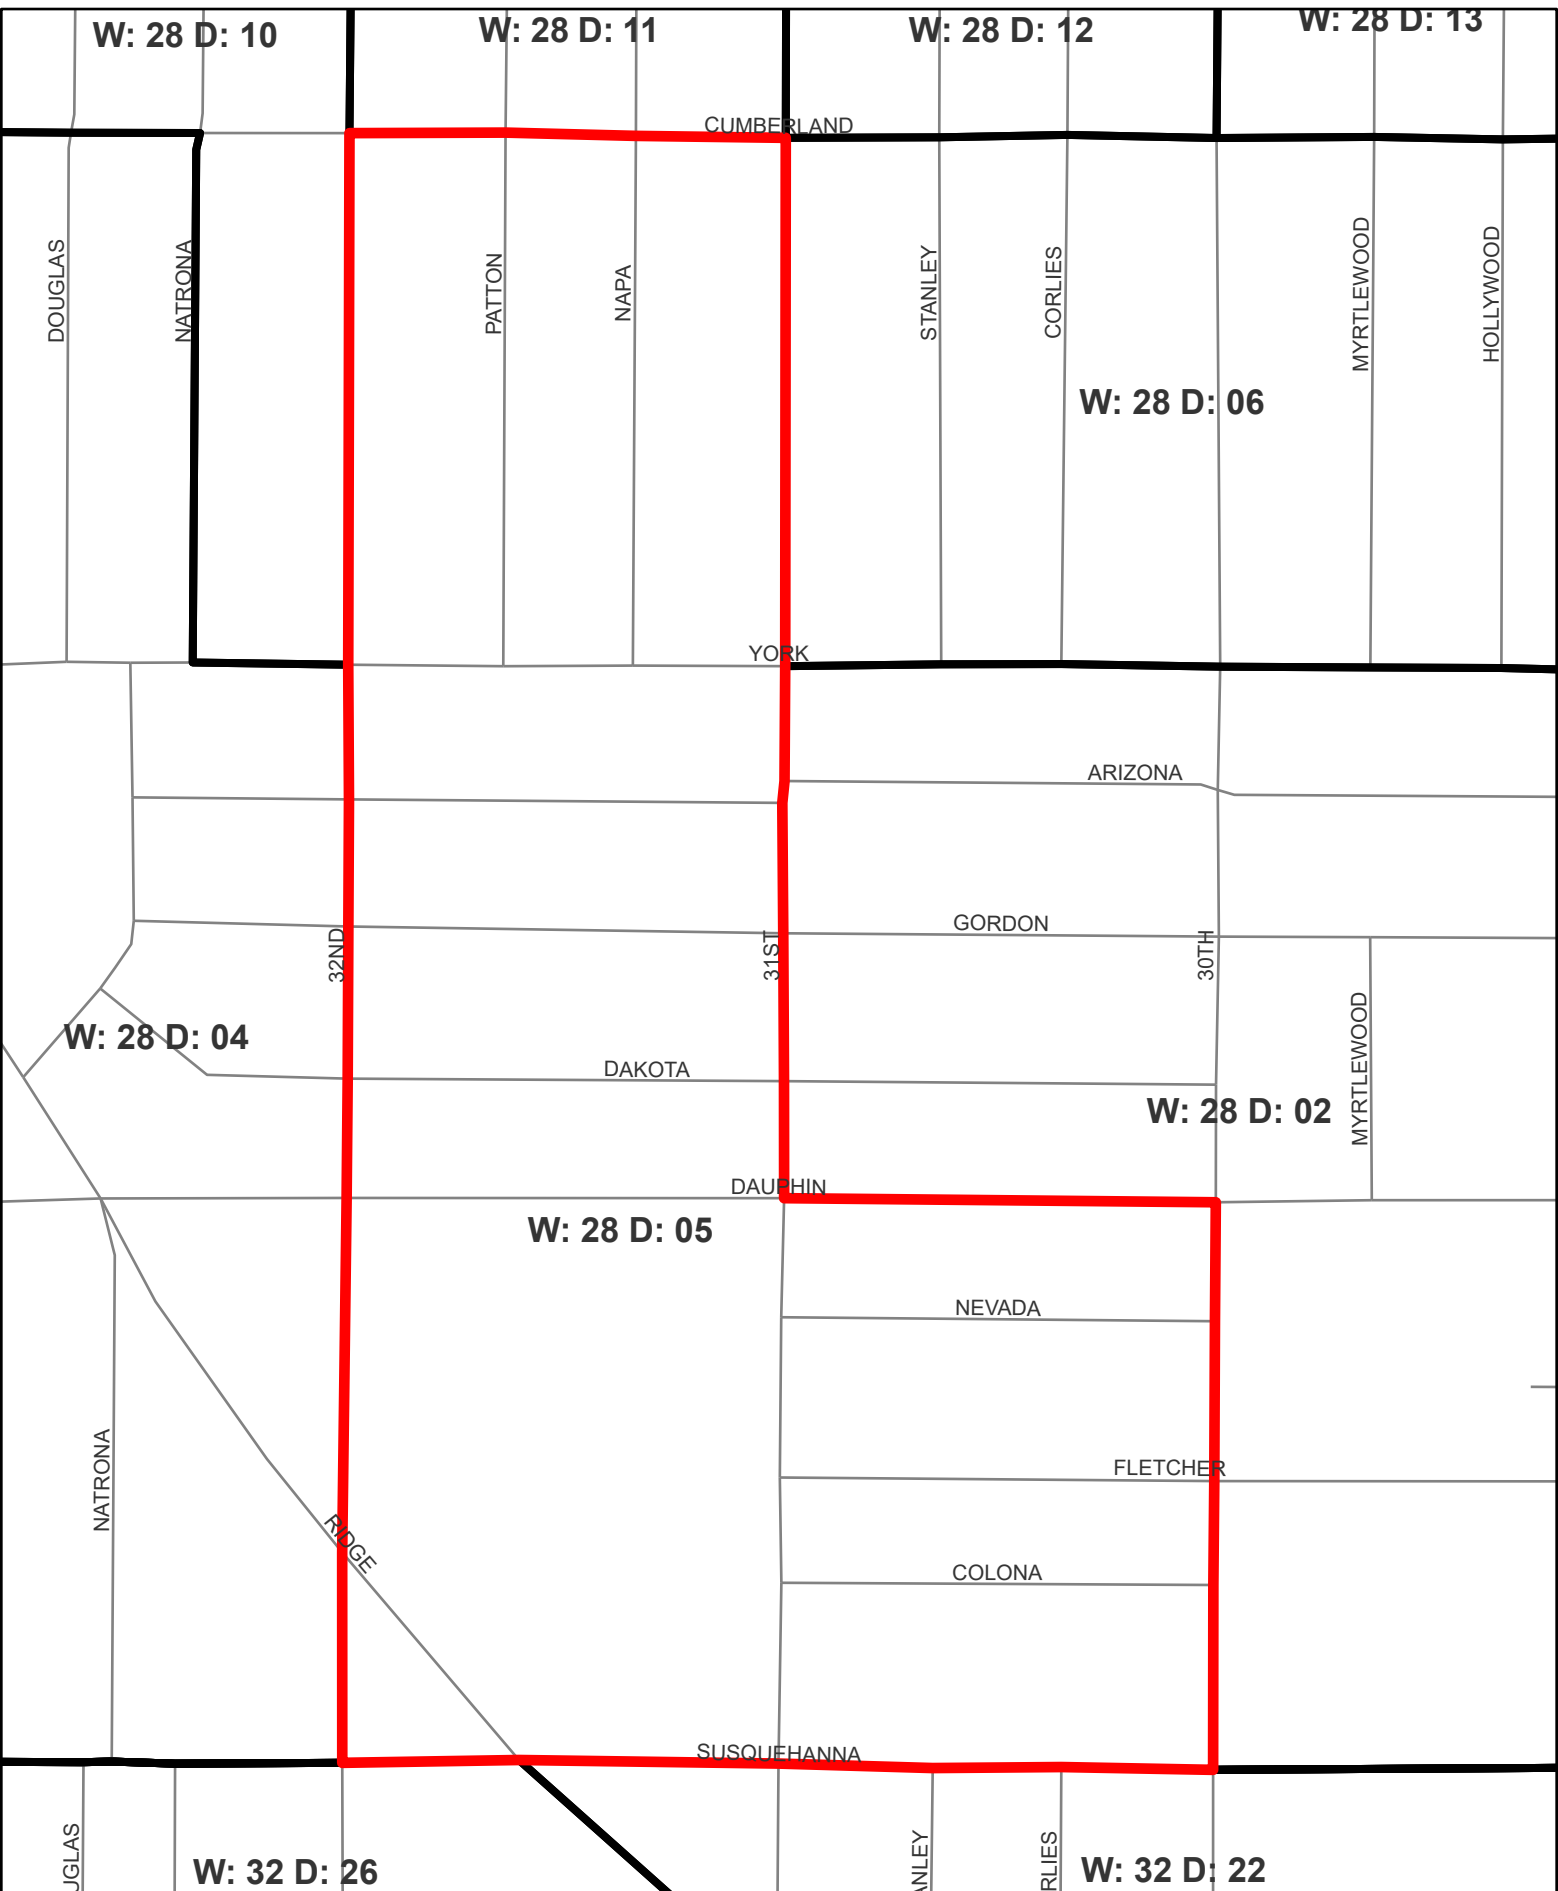

Ward Division: 2801

0 0.03 0.06

Miles

Ward Division: 2802

0 0.07 0.13

Miles

Ward Division: 2803

Ward Division: 2804

0 0.05 0.1

Miles

Ward Division: 2805

0 0.05 0.1

Miles

Ward Division: 2806

0 0.04 0.07

Miles

Ward Division: 2807

0 0.05 0.1

Miles

Ward Division: 2808

0 0.03 0.06

Miles

Ward Division: 2809

W: 38 D: 06

LEHIGH

DOUGLAS

HAROLD

W: 28
D: 11

34TH

HUNTINGDON

W: 28 D: 09

W: 28 D: 10