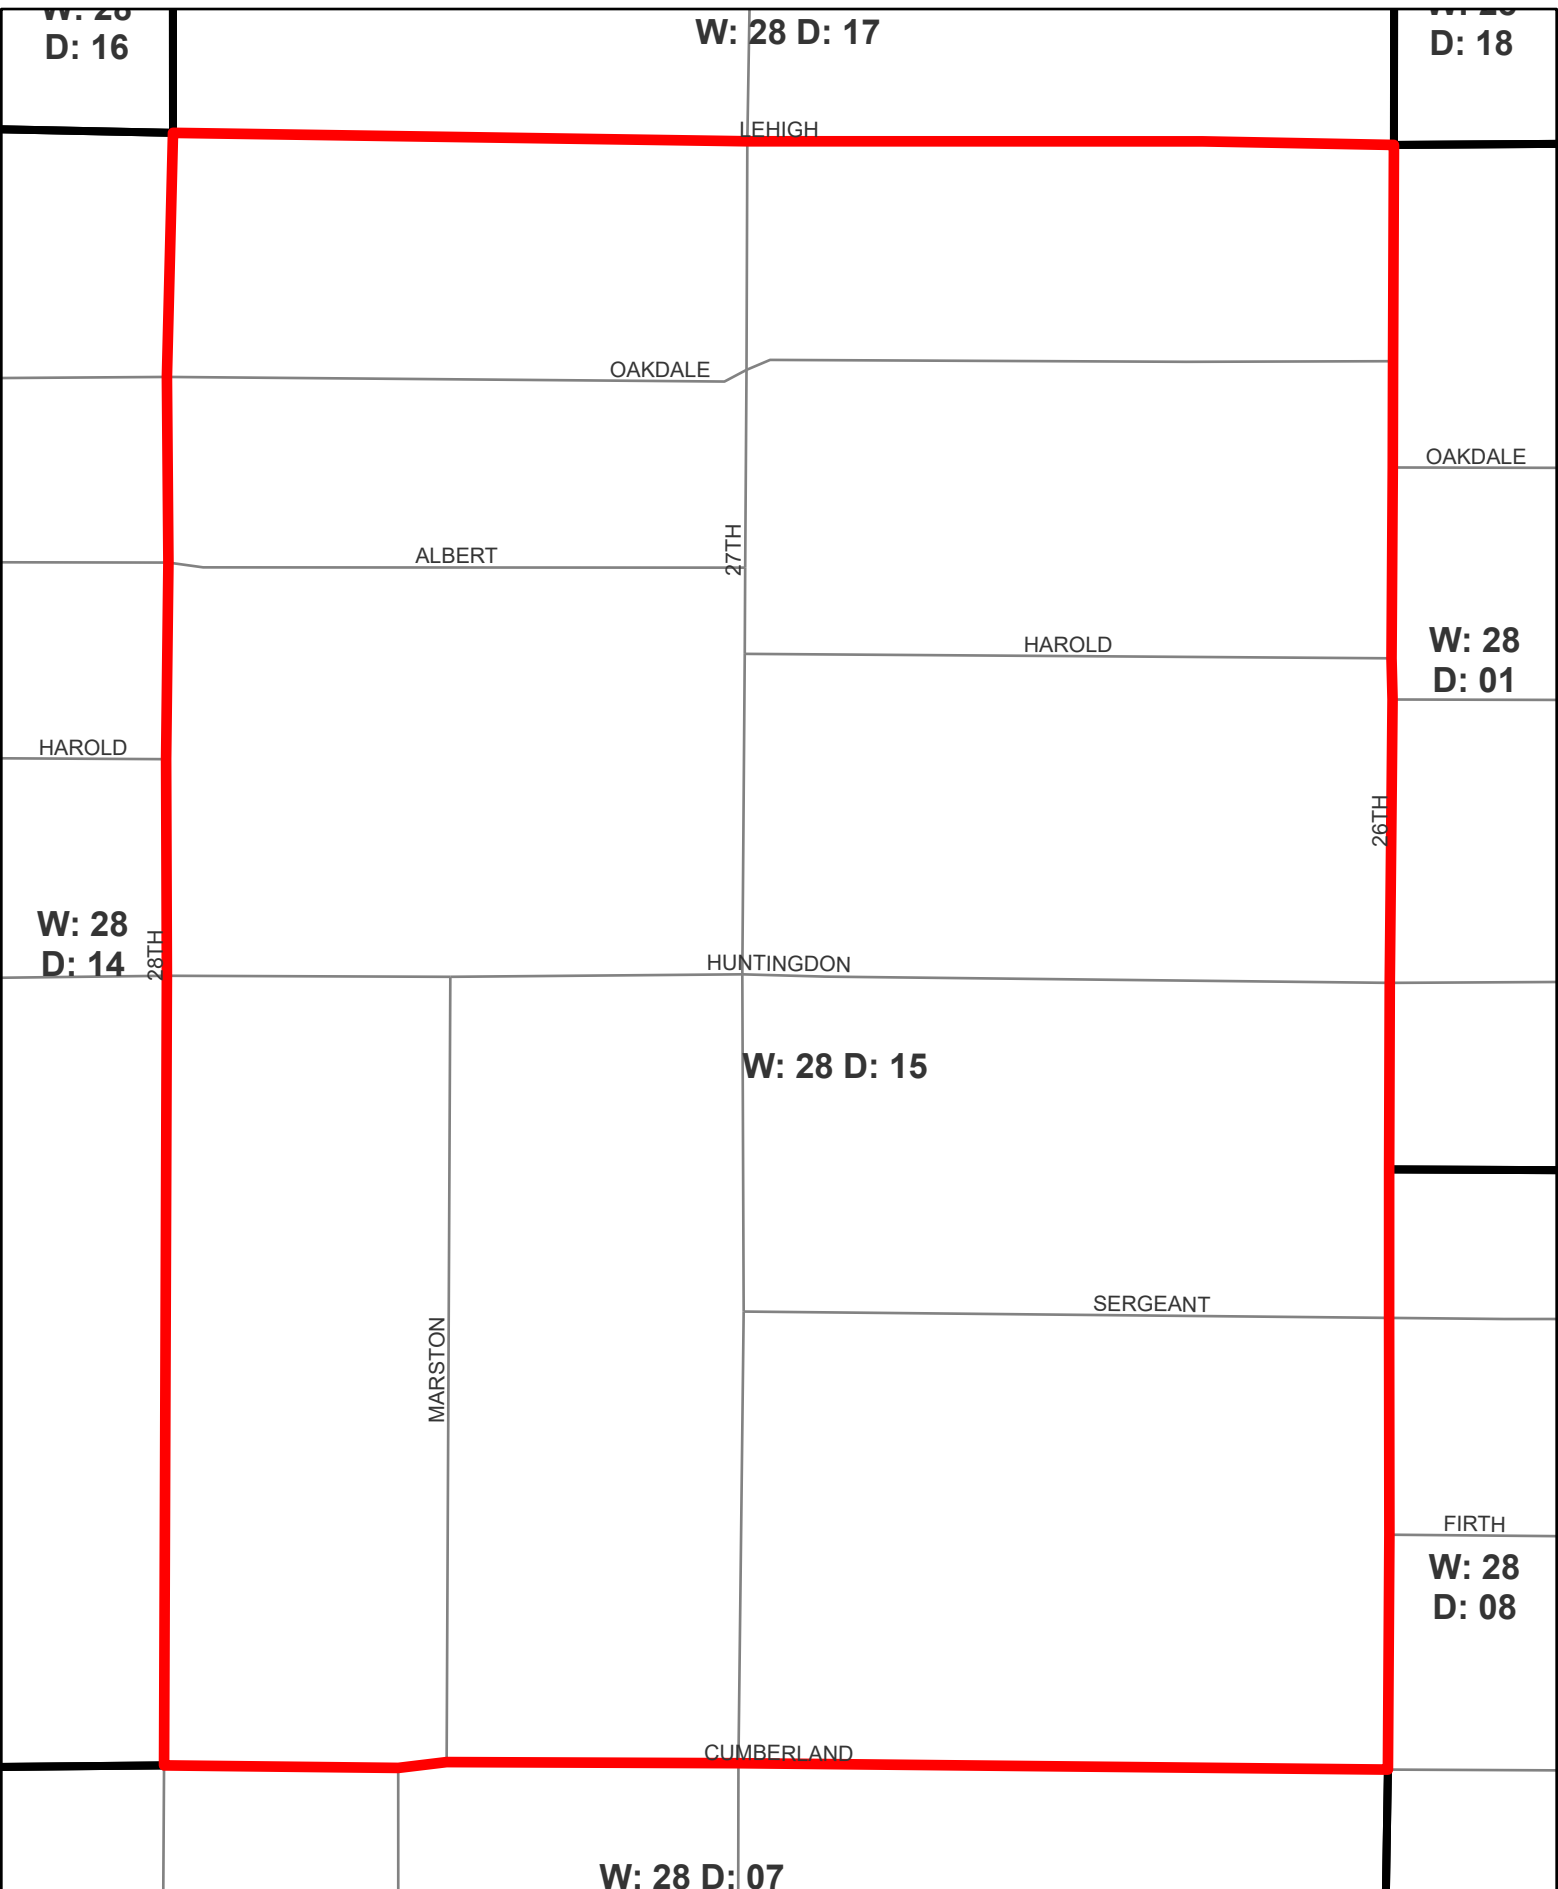

W: 28 D: 04

0 0.04 0.07

Miles

Ward Division: 2812

W: 38 D: 06

W: 28 D: 16

HOLLYW

LEHIGH

0 0.04 0.07

Miles

Ward Division: 2813

Ward Division: 2814

0 0.04 0.07

Miles

Ward Division: 2815

Ward Division: 2816

0 0.04 0.07

Miles

Ward Division: 2817

0 0.03 0.06

Miles

Ward Division: 2818

0 0.03 0.06

Miles