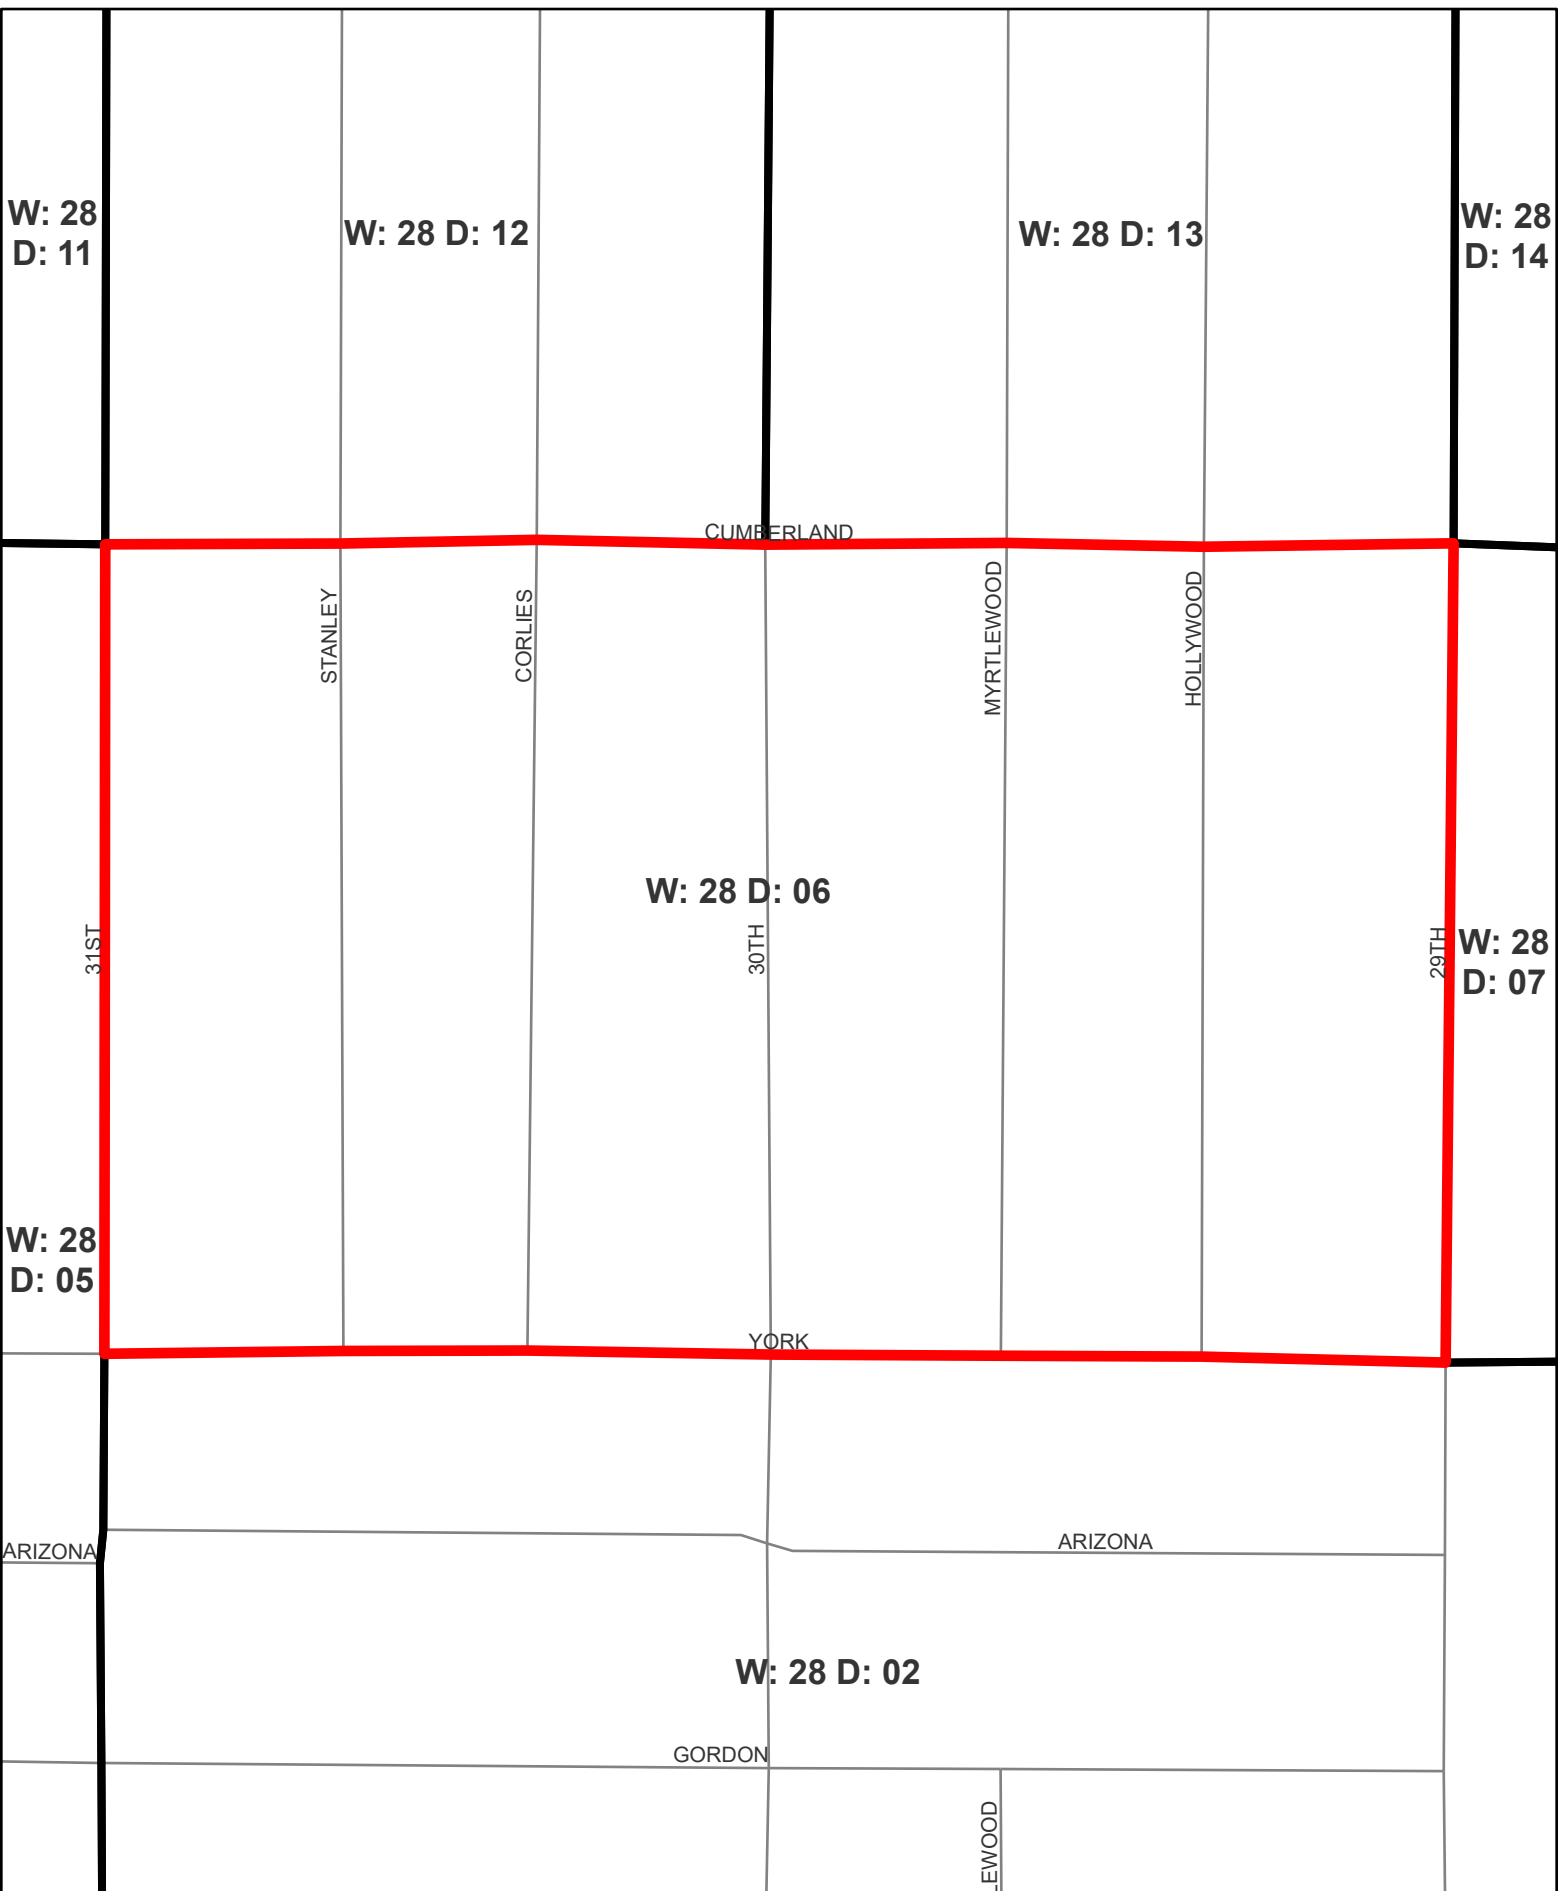

Ward Division: 2801

0 0.03 0.06

Miles

Ward Division: 2802

0 0.07 0.13

Miles

Ward Division: 2803

Ward Division: 2804

0 0.05 0.1

Miles

Ward Division: 2805

0 0.05 0.1

Miles

Ward Division: 2806

0 0.04 0.07

Miles

Ward Division: 2807

0 0.05 0.1

Miles

Ward Division: 2808

0 0.03 0.06

Miles

Ward Division: 2809

W: 38 D: 06

LEHIGH

DOUGLAS

HAROLD

W: 28
D: 11

34TH

HUNTINGDON

W: 28 D: 09

W: 28 D: 10