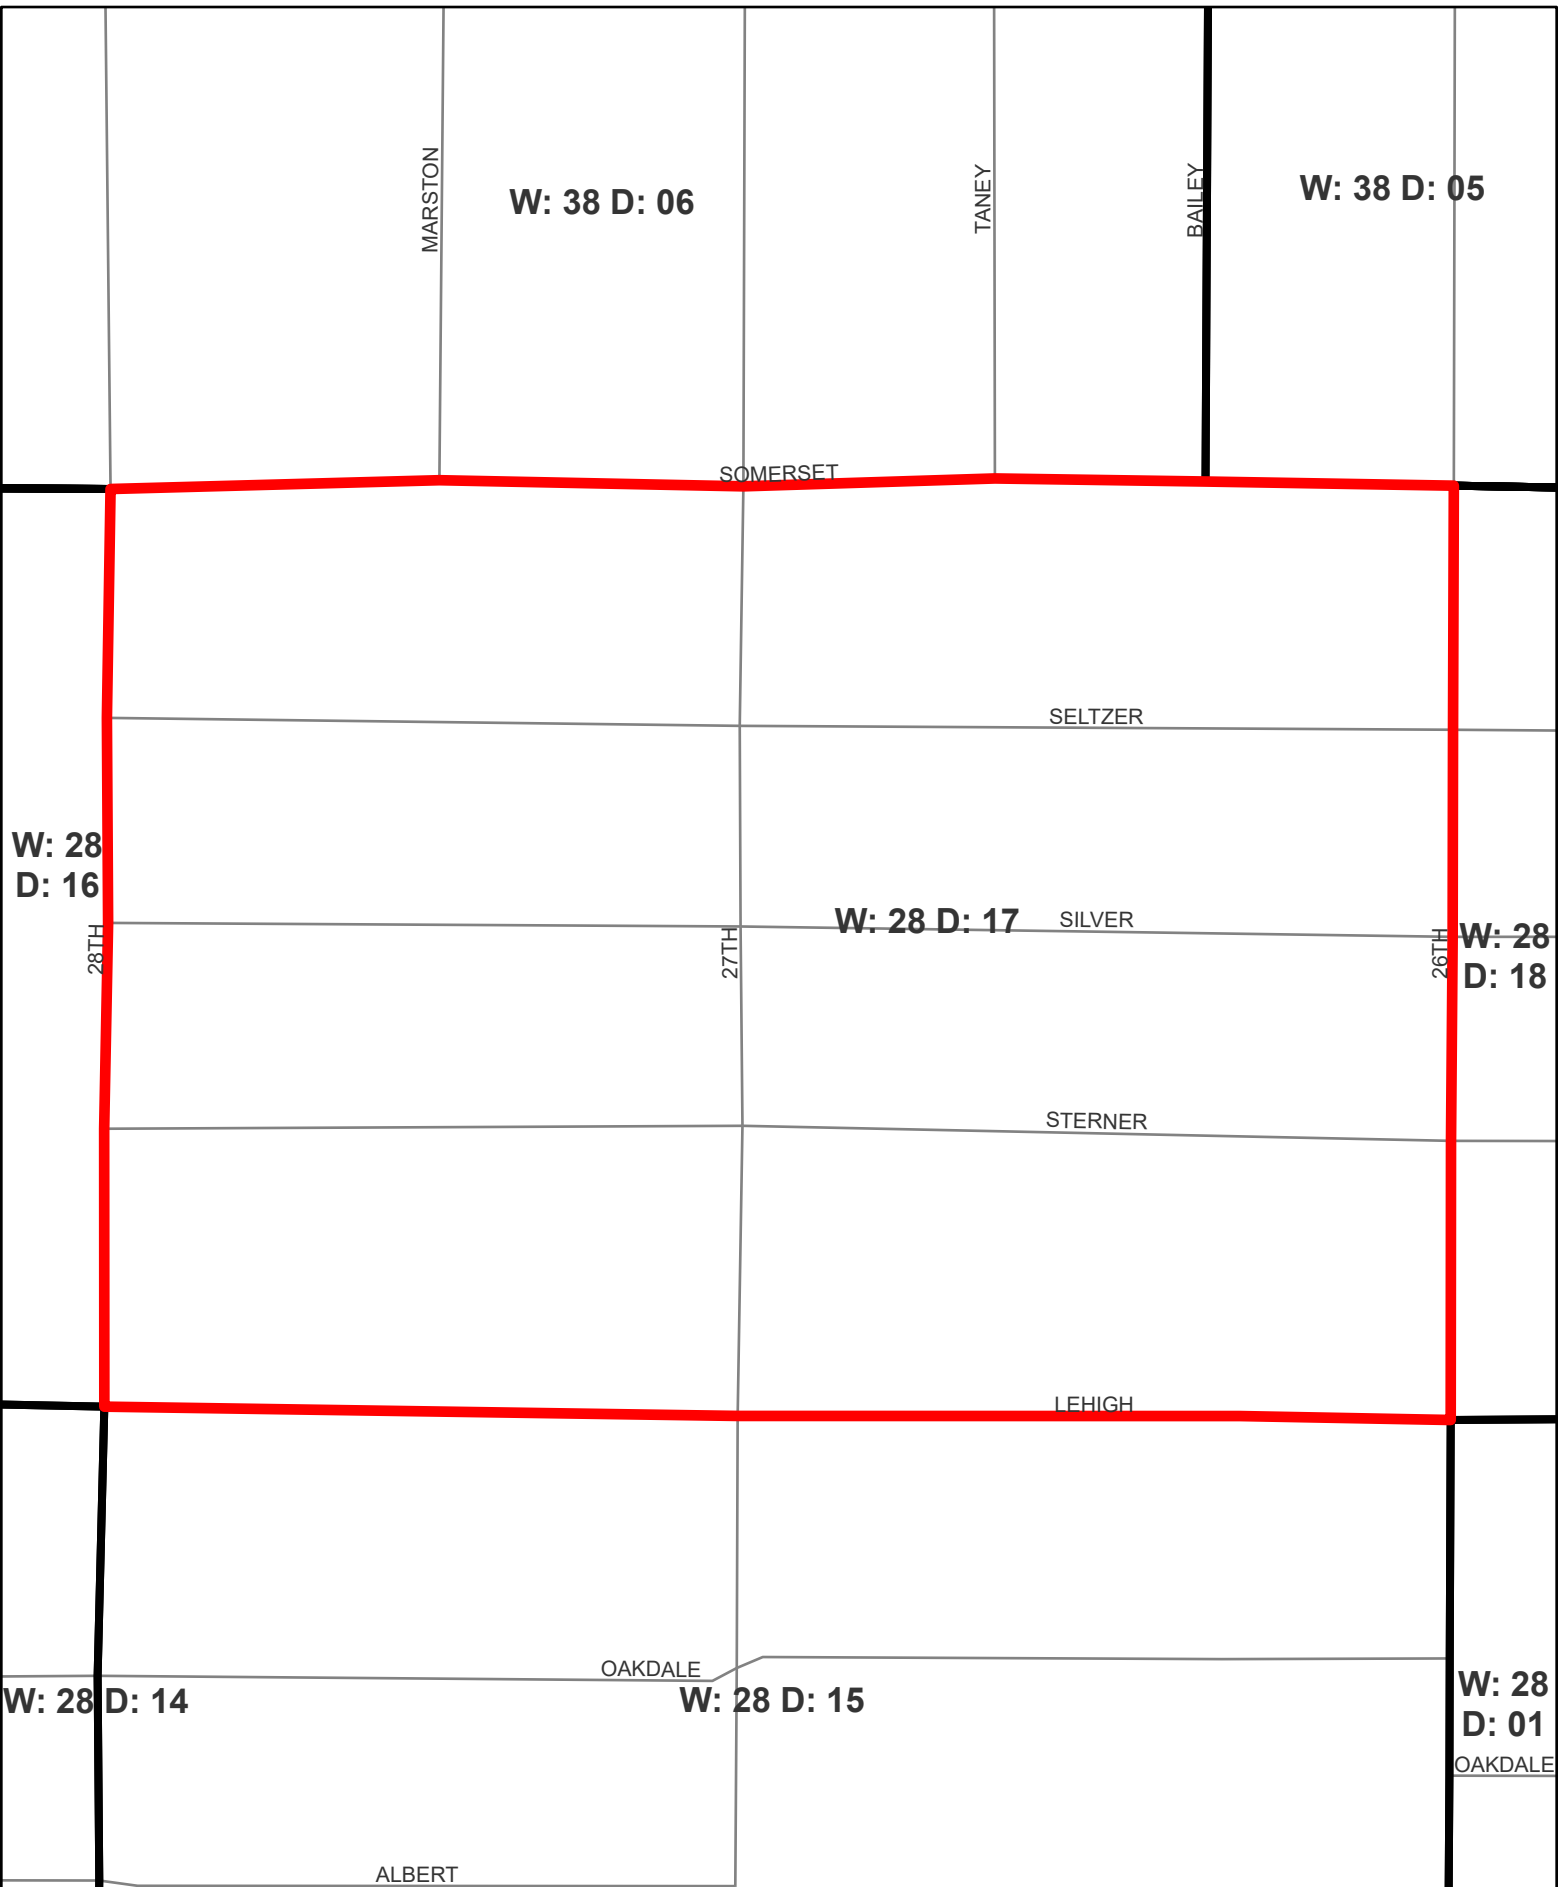

Ward Division: 2817

0 0.03 0.06

Miles