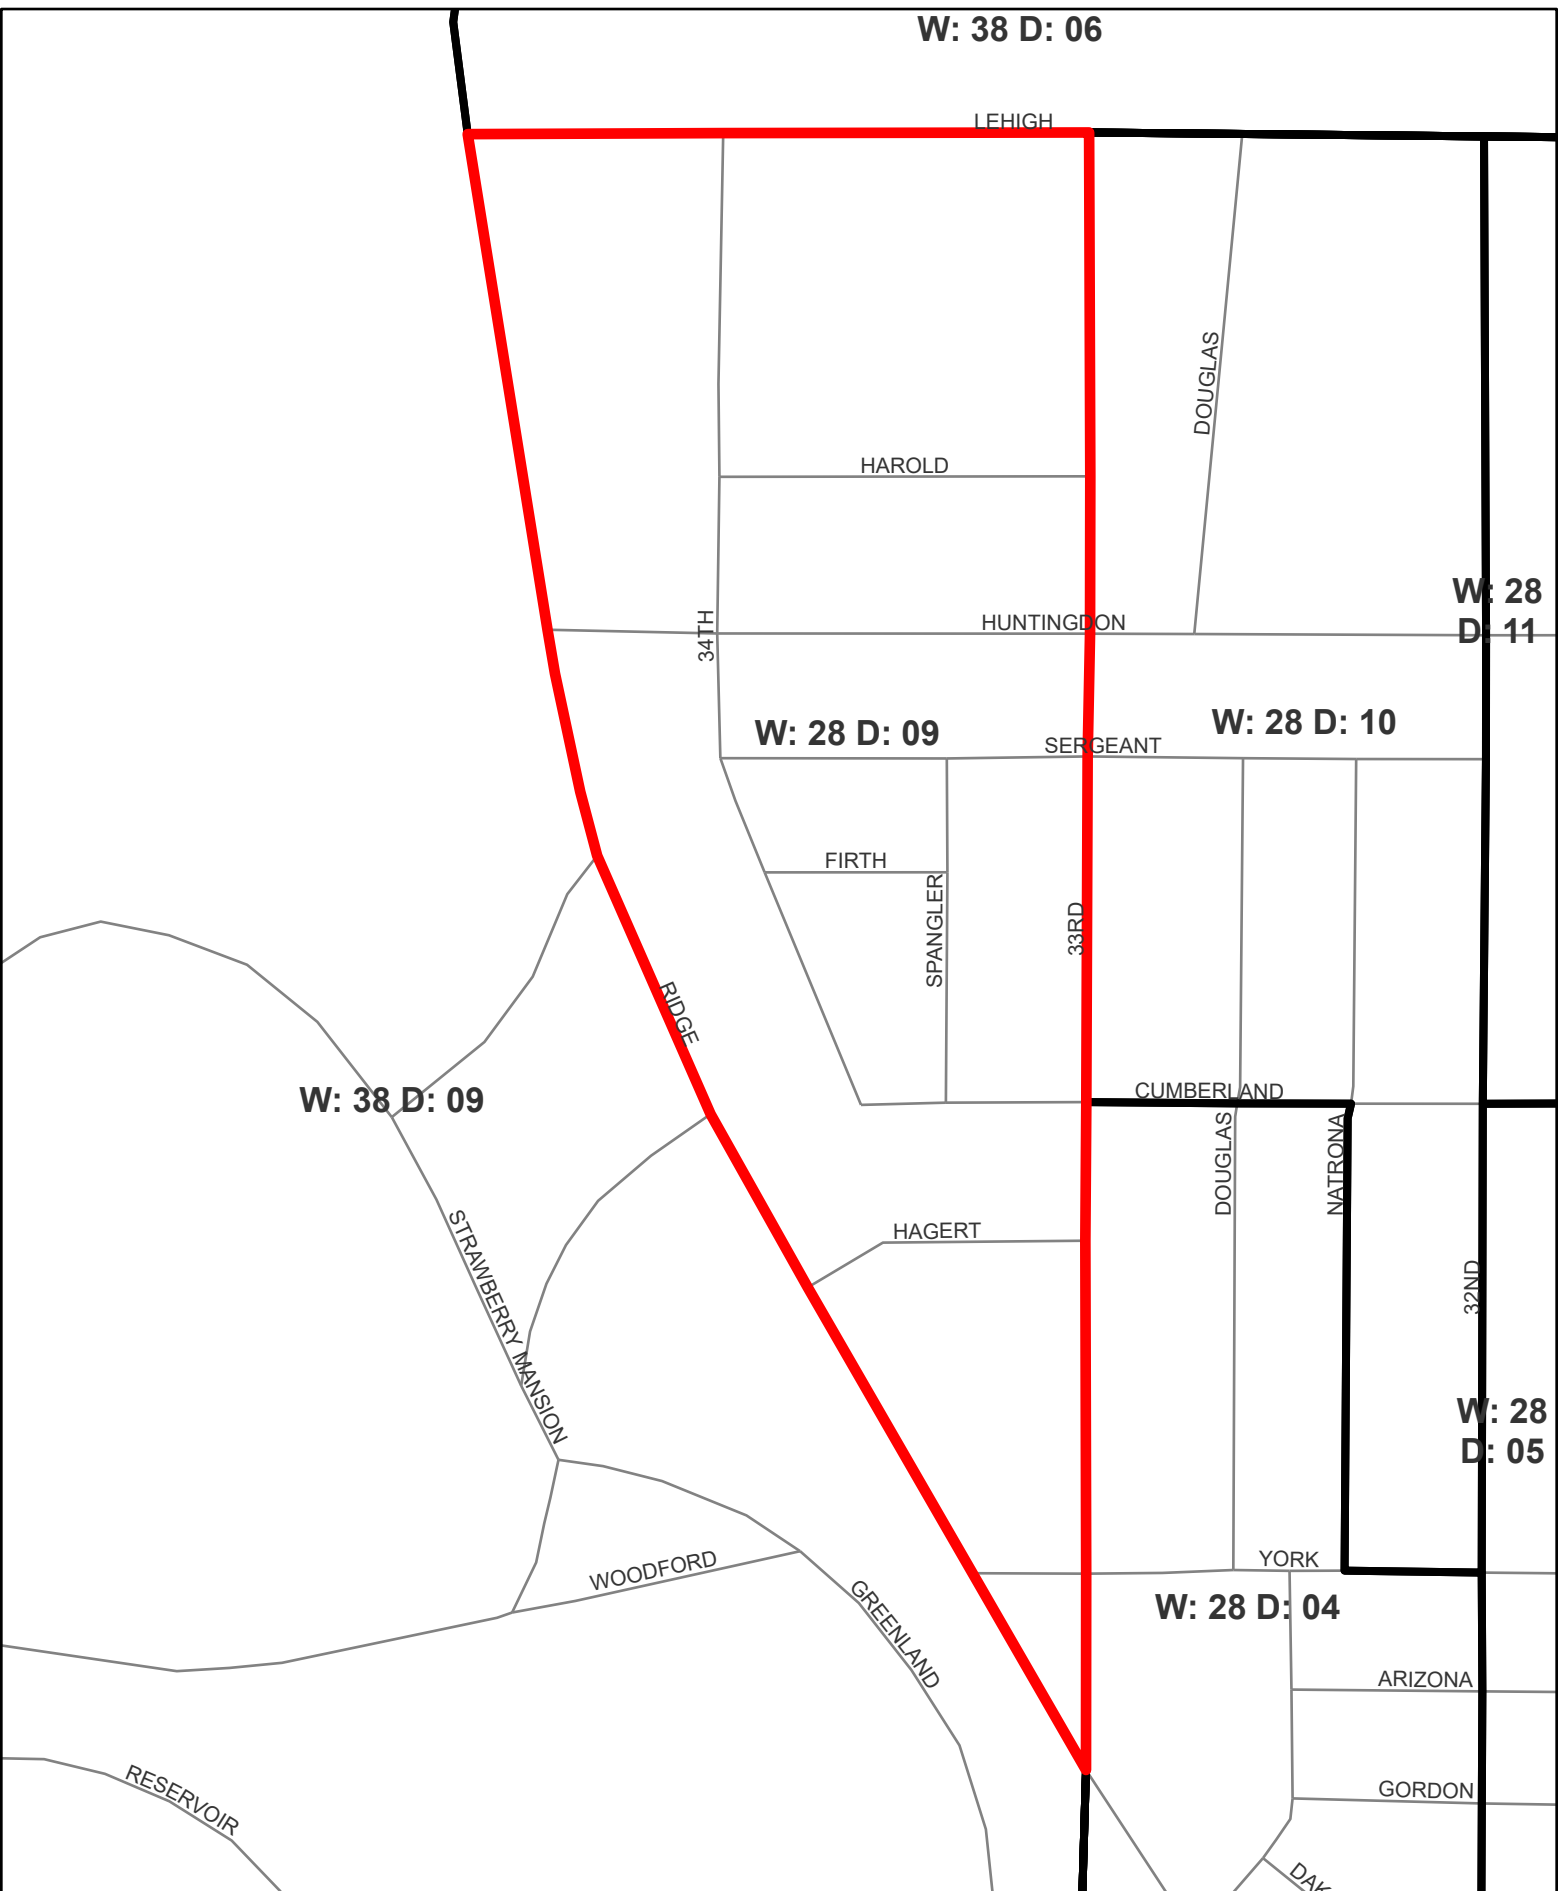

0 0.05 0.1

Miles

Ward Division: 2805

0 0.05 0.1

Miles

Ward Division: 2806

0 0.04 0.07

Miles

Ward Division: 2807

0 0.05 0.1

Miles

Ward Division: 2808

0 0.03 0.06

Miles

Ward Division: 2809

W: 38 D: 06

LEHIGH

DOUGLAS

HAROLD

W: 28
D: 11

34TH

HUNTINGDON

W: 28 D: 09

W: 28 D: 10