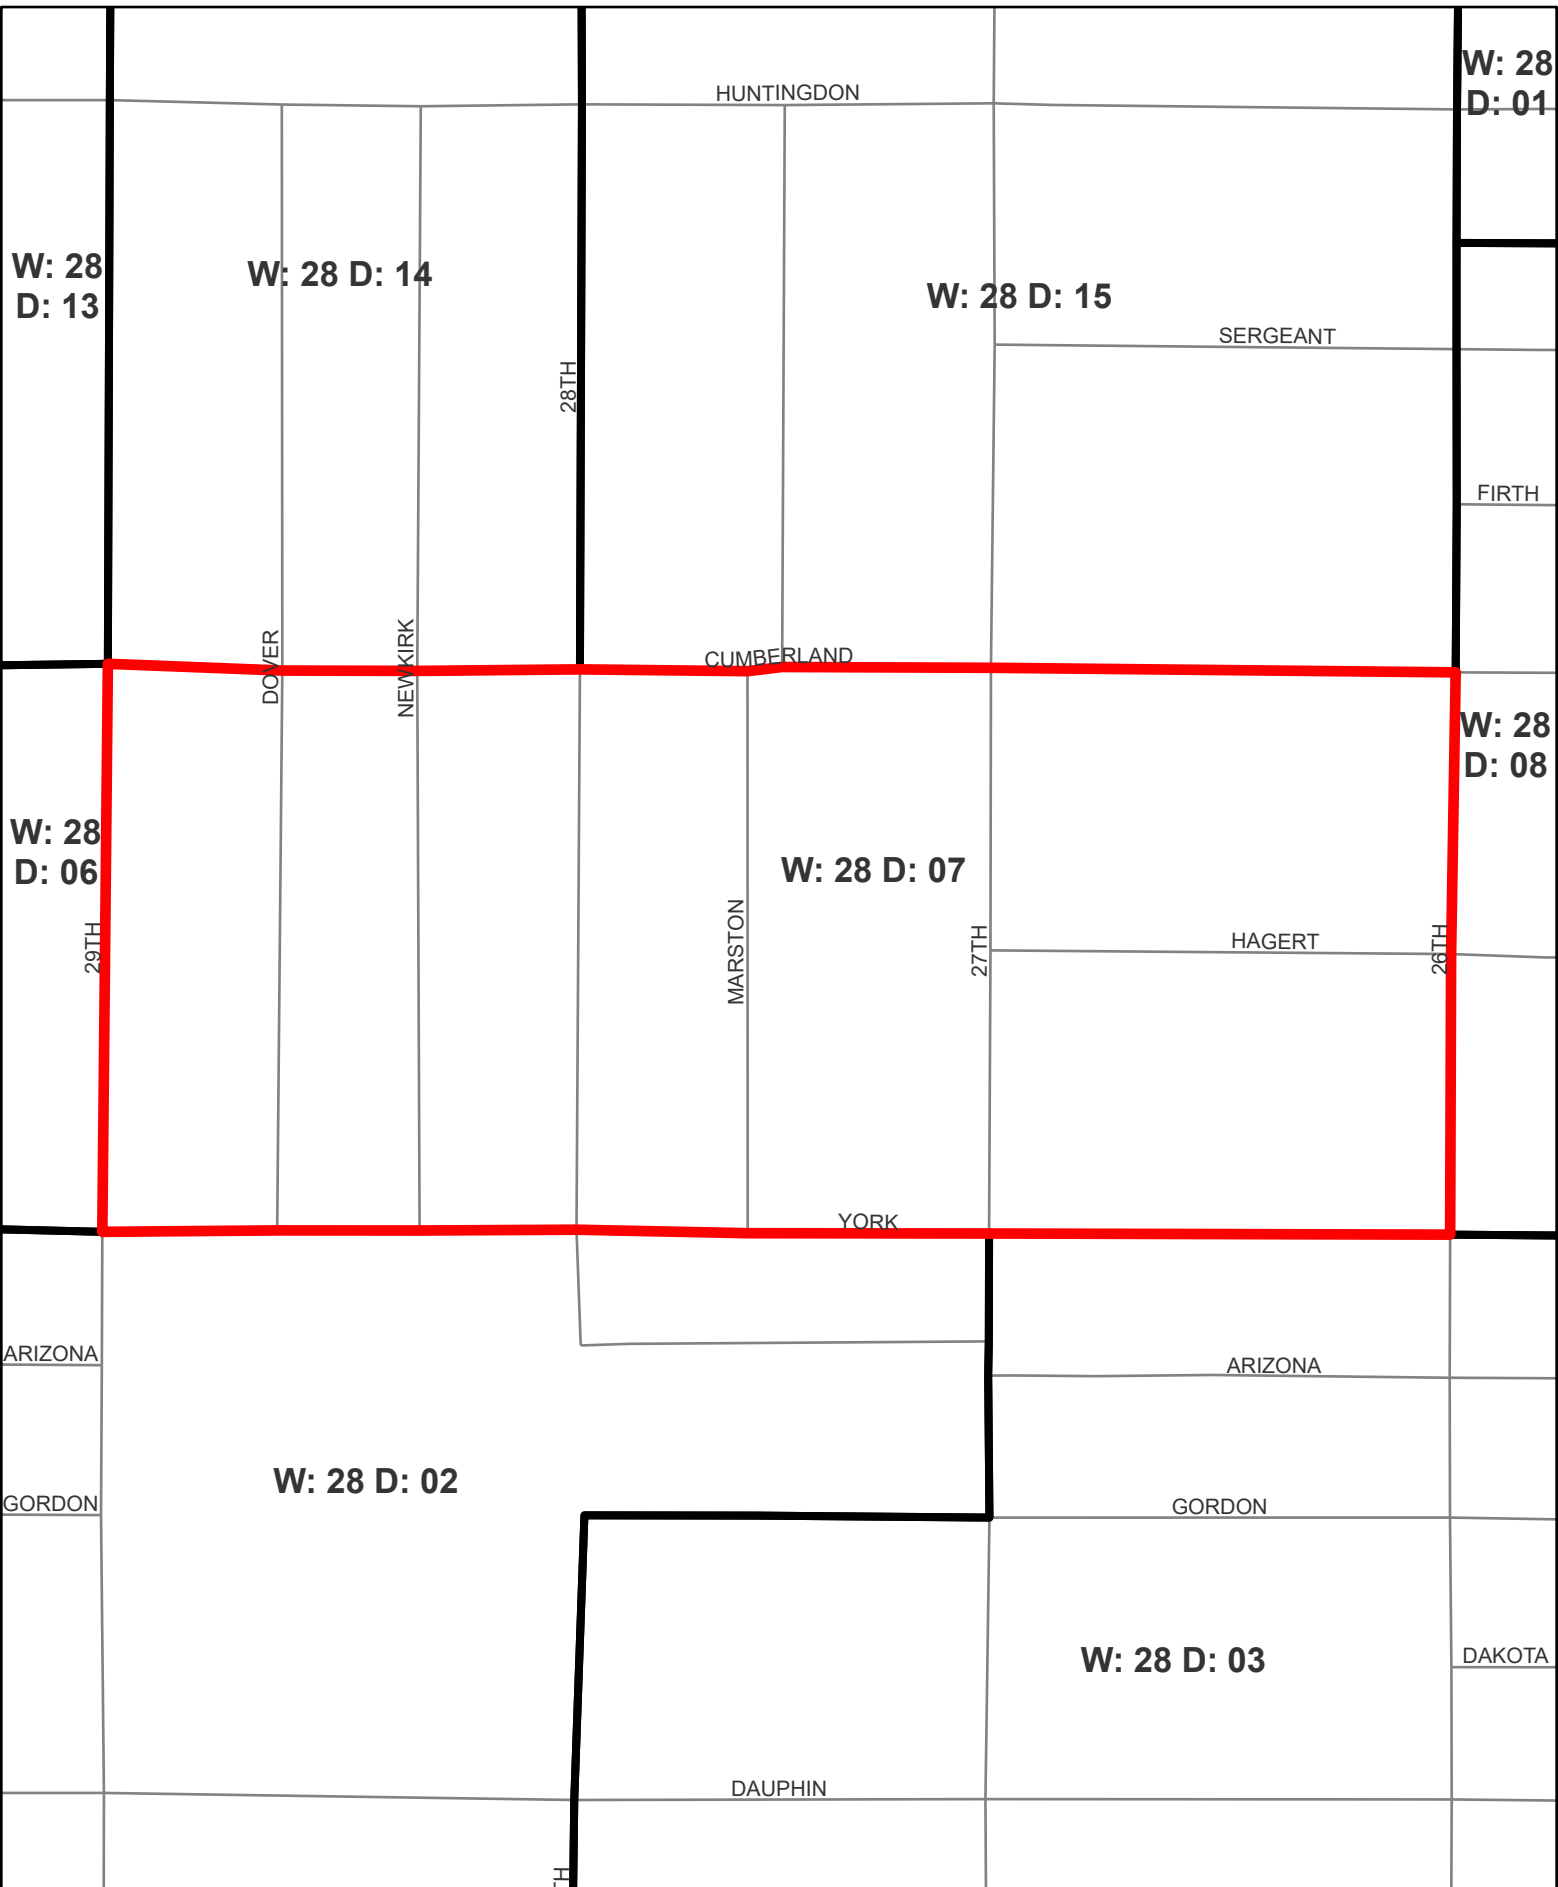

Ward Division: 2801

0 0.03 0.06

Miles

Ward Division: 2802

0 0.07 0.13

Miles

Ward Division: 2803

Ward Division: 2804

0 0.05 0.1

Miles

Ward Division: 2805

0 0.05 0.1

Miles

Ward Division: 2806

0 0.04 0.07

Miles

Ward Division: 2807

0 0.05 0.1

Miles

Ward Division: 2808

0 0.03 0.06

Miles

Ward Division: 2809

W: 38 D: 06

LEHIGH

DOUGLAS

HAROLD

W: 28
D: 11

34TH

HUNTINGDON

W: 28 D: 09

W: 28 D: 10