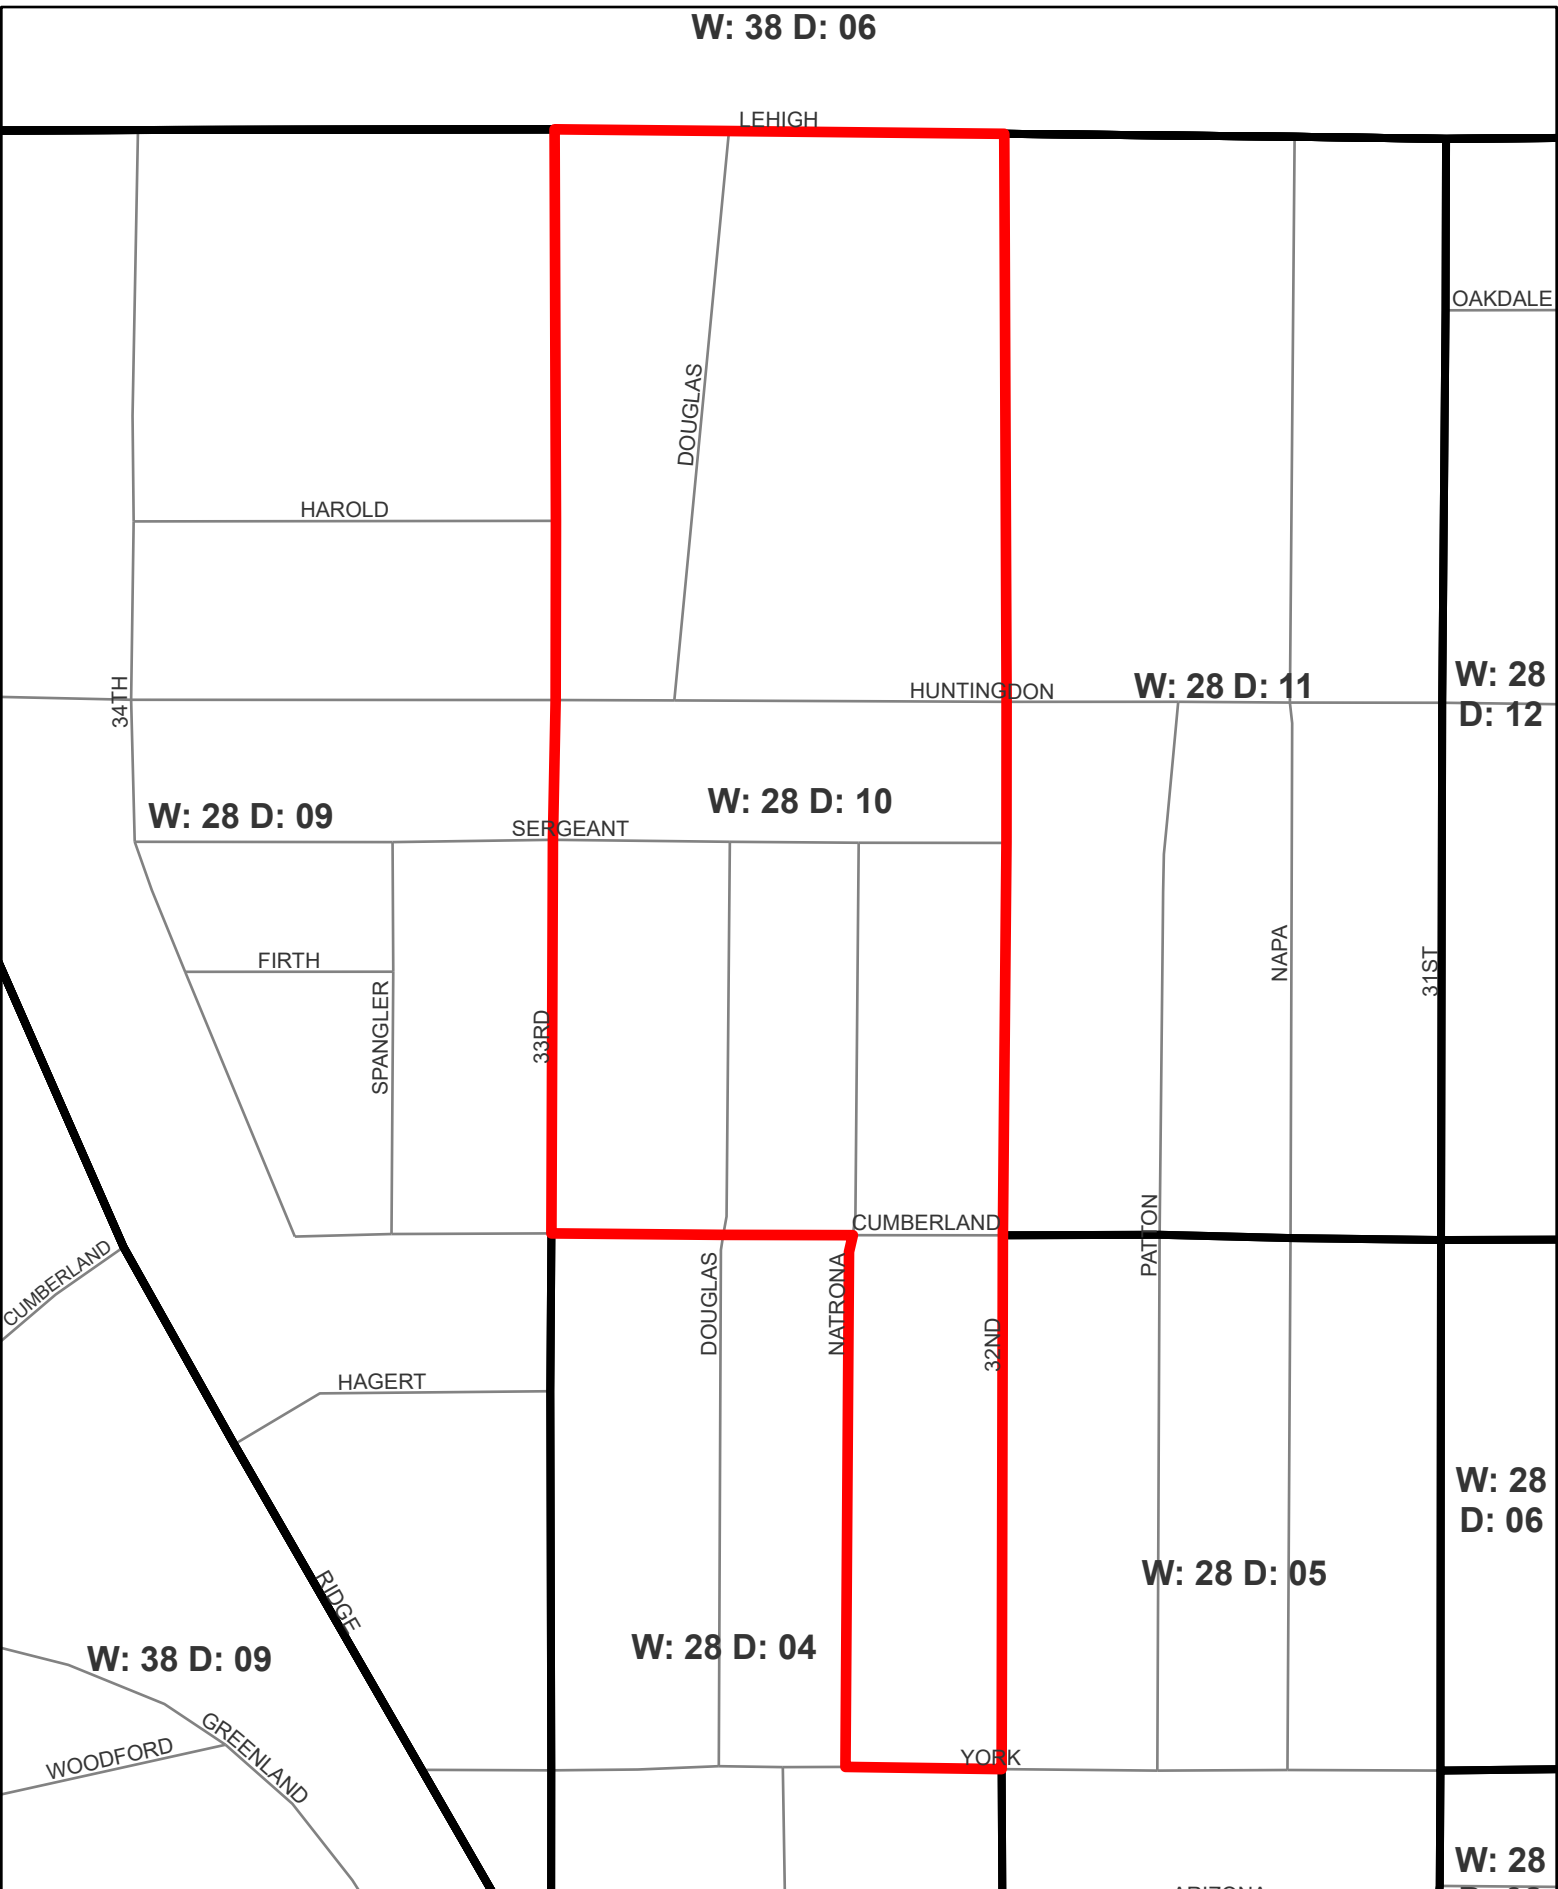

GREENLAND

ARIZONA

RESERVOIR

GORDON

DAK

0 0.06 0.12

Miles

N

Ward Division: 2810

W: 38 D: 06

0 0.05 0.1

Miles

Ward Division: 2811

W: 38 D: 06

LEHIGH

OAKDALE