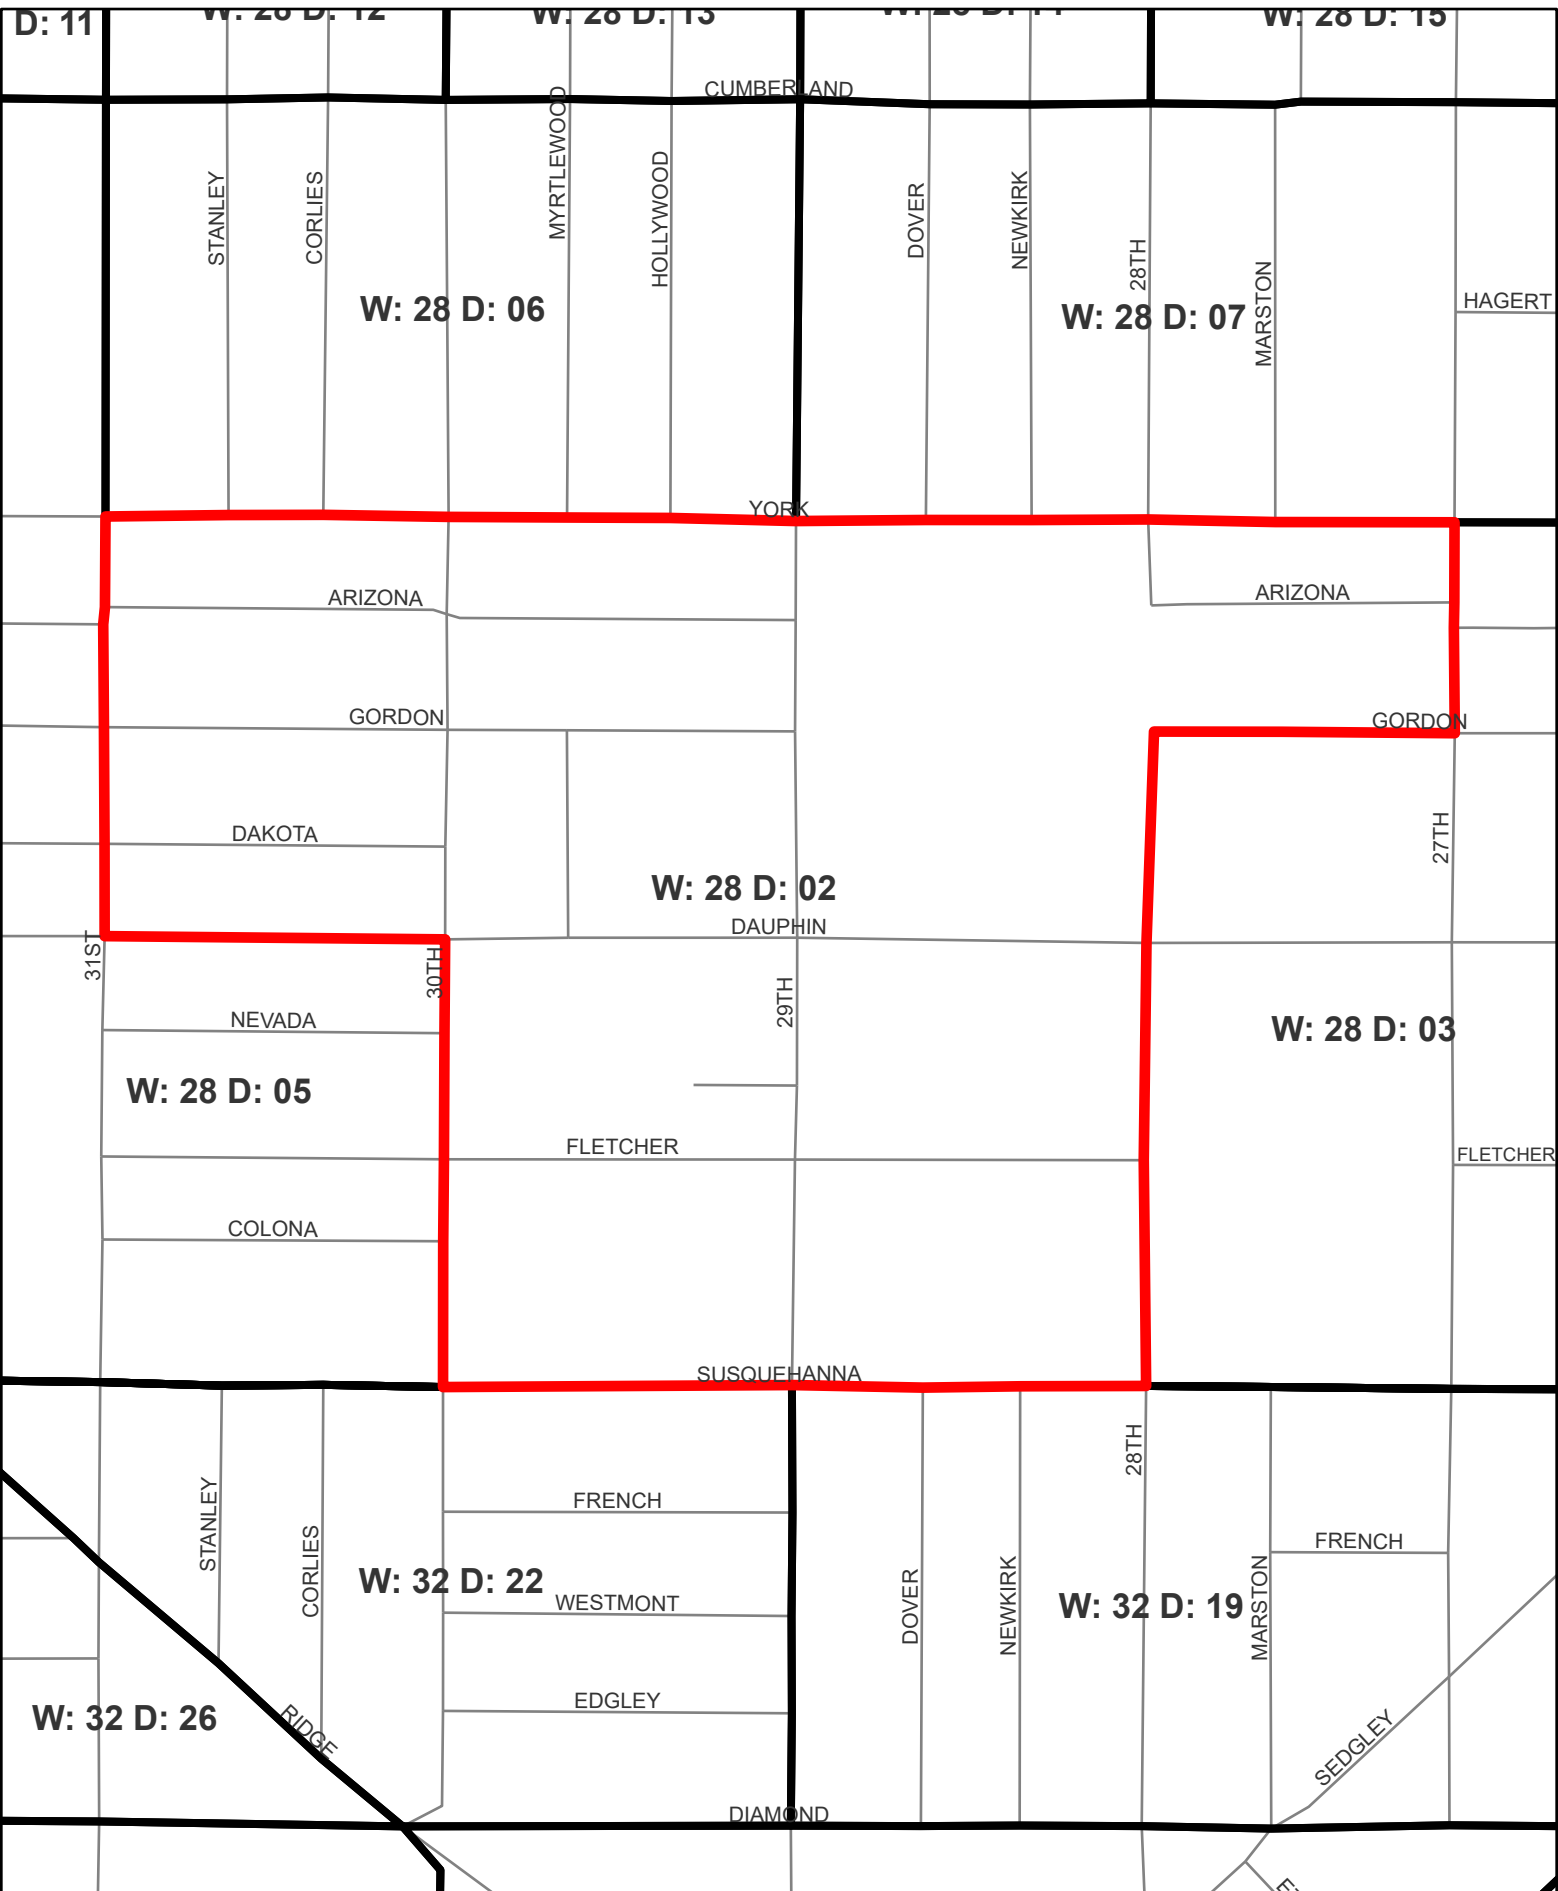

Ward Division: 2801

0 0.03 0.06

Miles

Ward Division: 2802

0 0.07 0.13

Miles

Ward Division: 2803

Ward Division: 2804

0 0.05 0.1

Miles

Ward Division: 2805

0 0.05 0.1

Miles

Ward Division: 2806

0 0.04 0.07

Miles

Ward Division: 2807

0 0.05 0.1

Miles

Ward Division: 2808

0 0.03 0.06

Miles

Ward Division: 2809

W: 38 D: 06

LEHIGH

DOUGLAS

HAROLD

W: 28
D: 11

34TH

HUNTINGDON

W: 28 D: 09

W: 28 D: 10