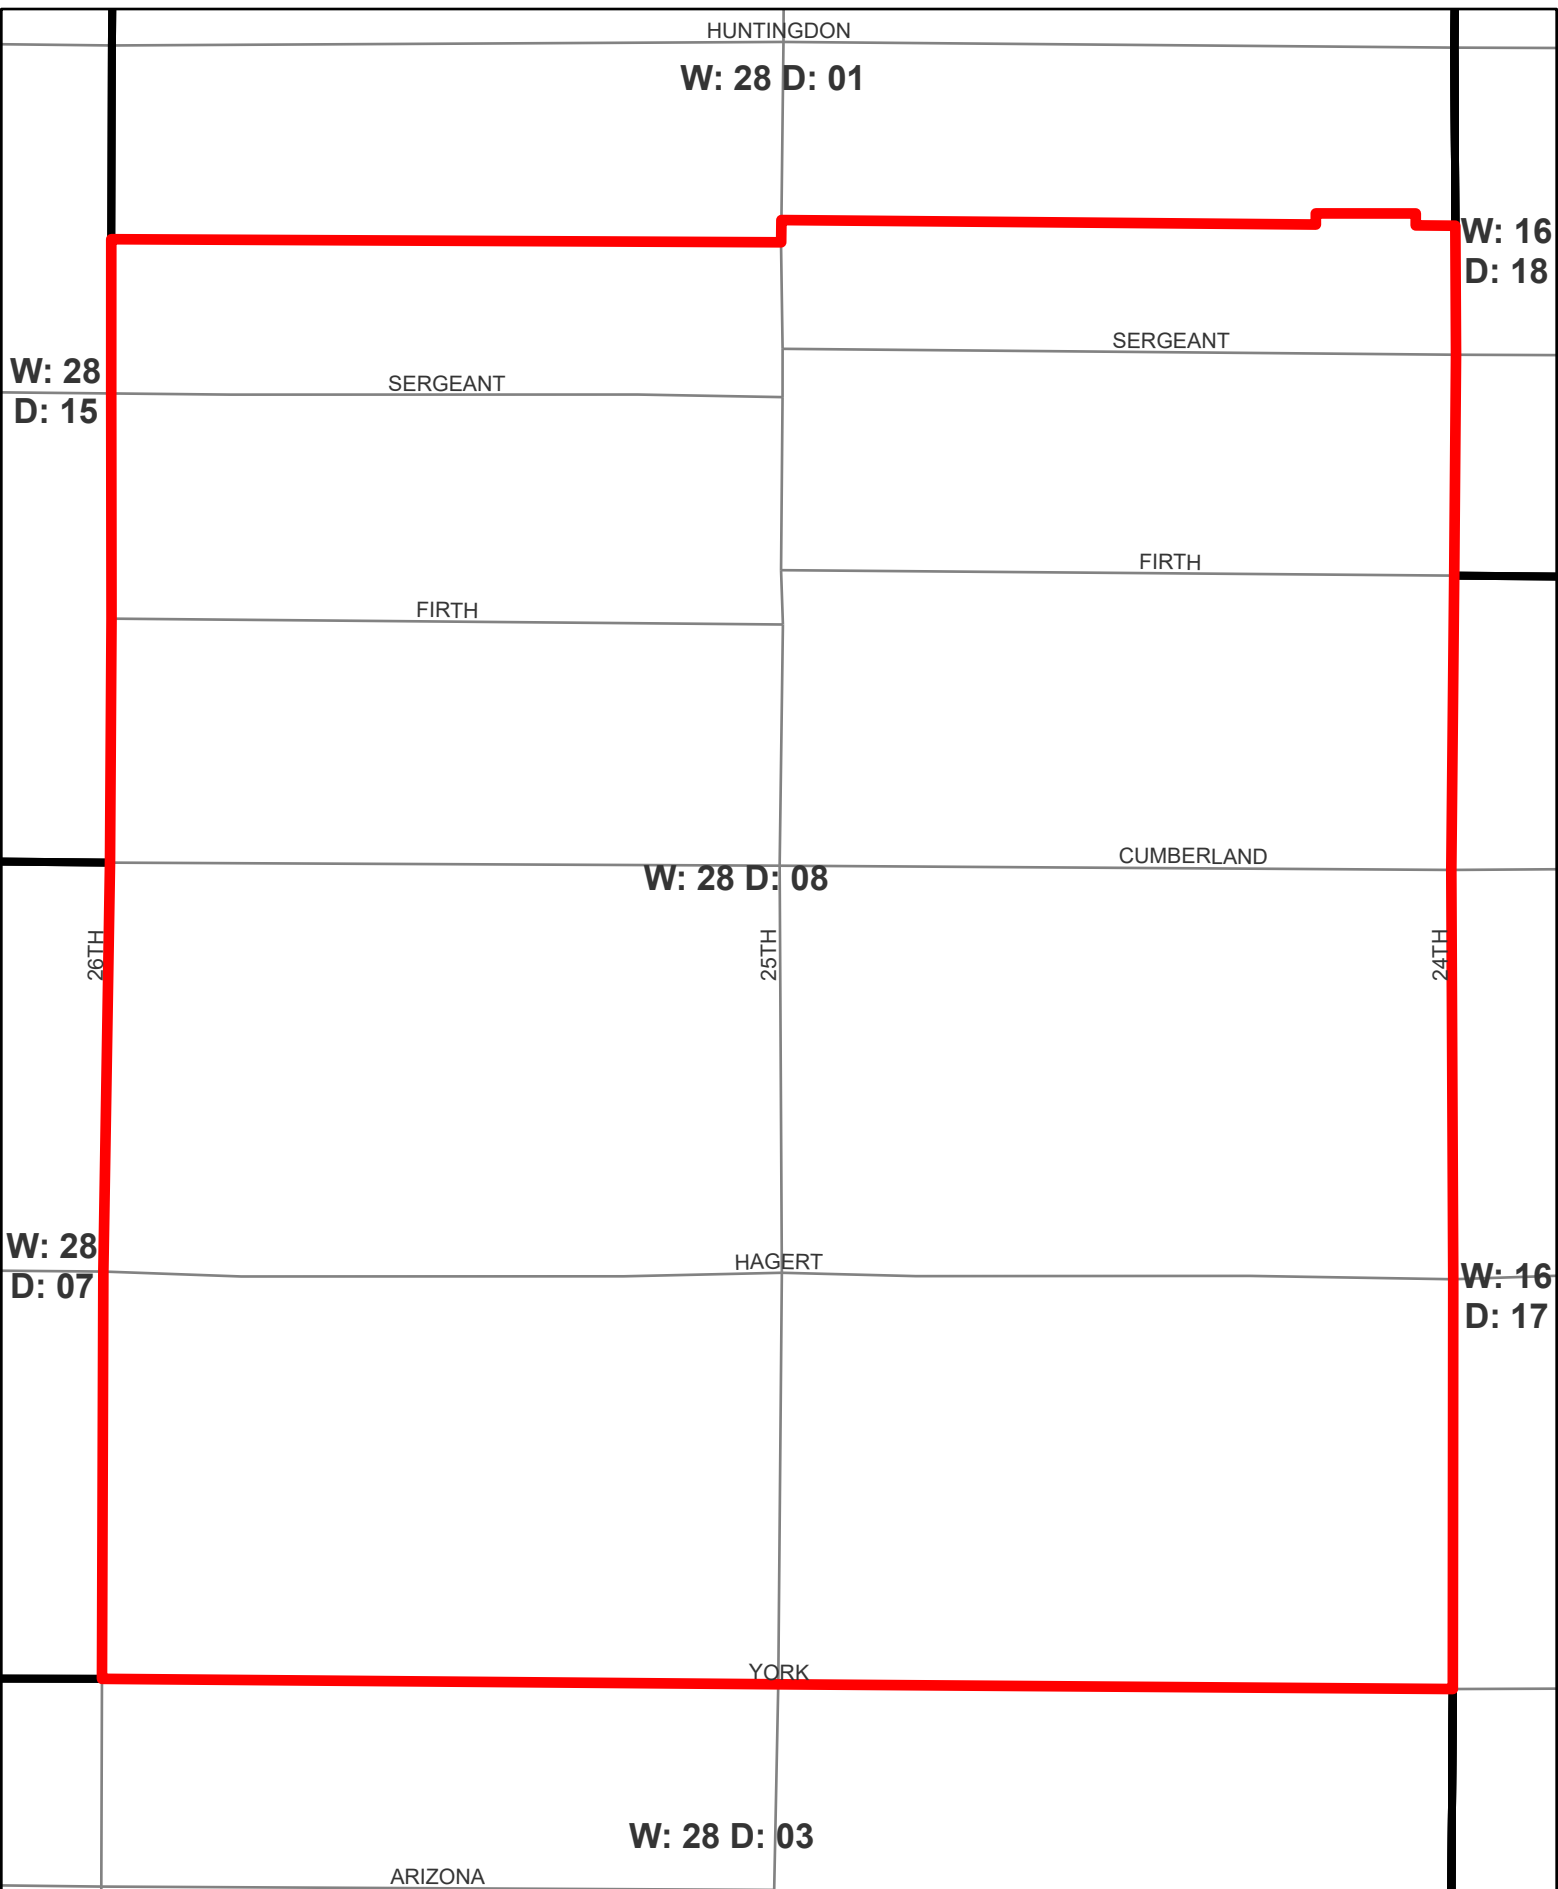

0 0.05 0.1

Miles

Ward Division: 2805

0 0.05 0.1

Miles

Ward Division: 2806

0 0.04 0.07

Miles

Ward Division: 2807

0 0.05 0.1

Miles

Ward Division: 2808

0 0.03 0.06

Miles

Ward Division: 2809

W: 38 D: 06

LEHIGH

DOUGLAS

HAROLD

W: 28
D: 11

34TH

HUNTINGDON

W: 28 D: 09

W: 28 D: 10