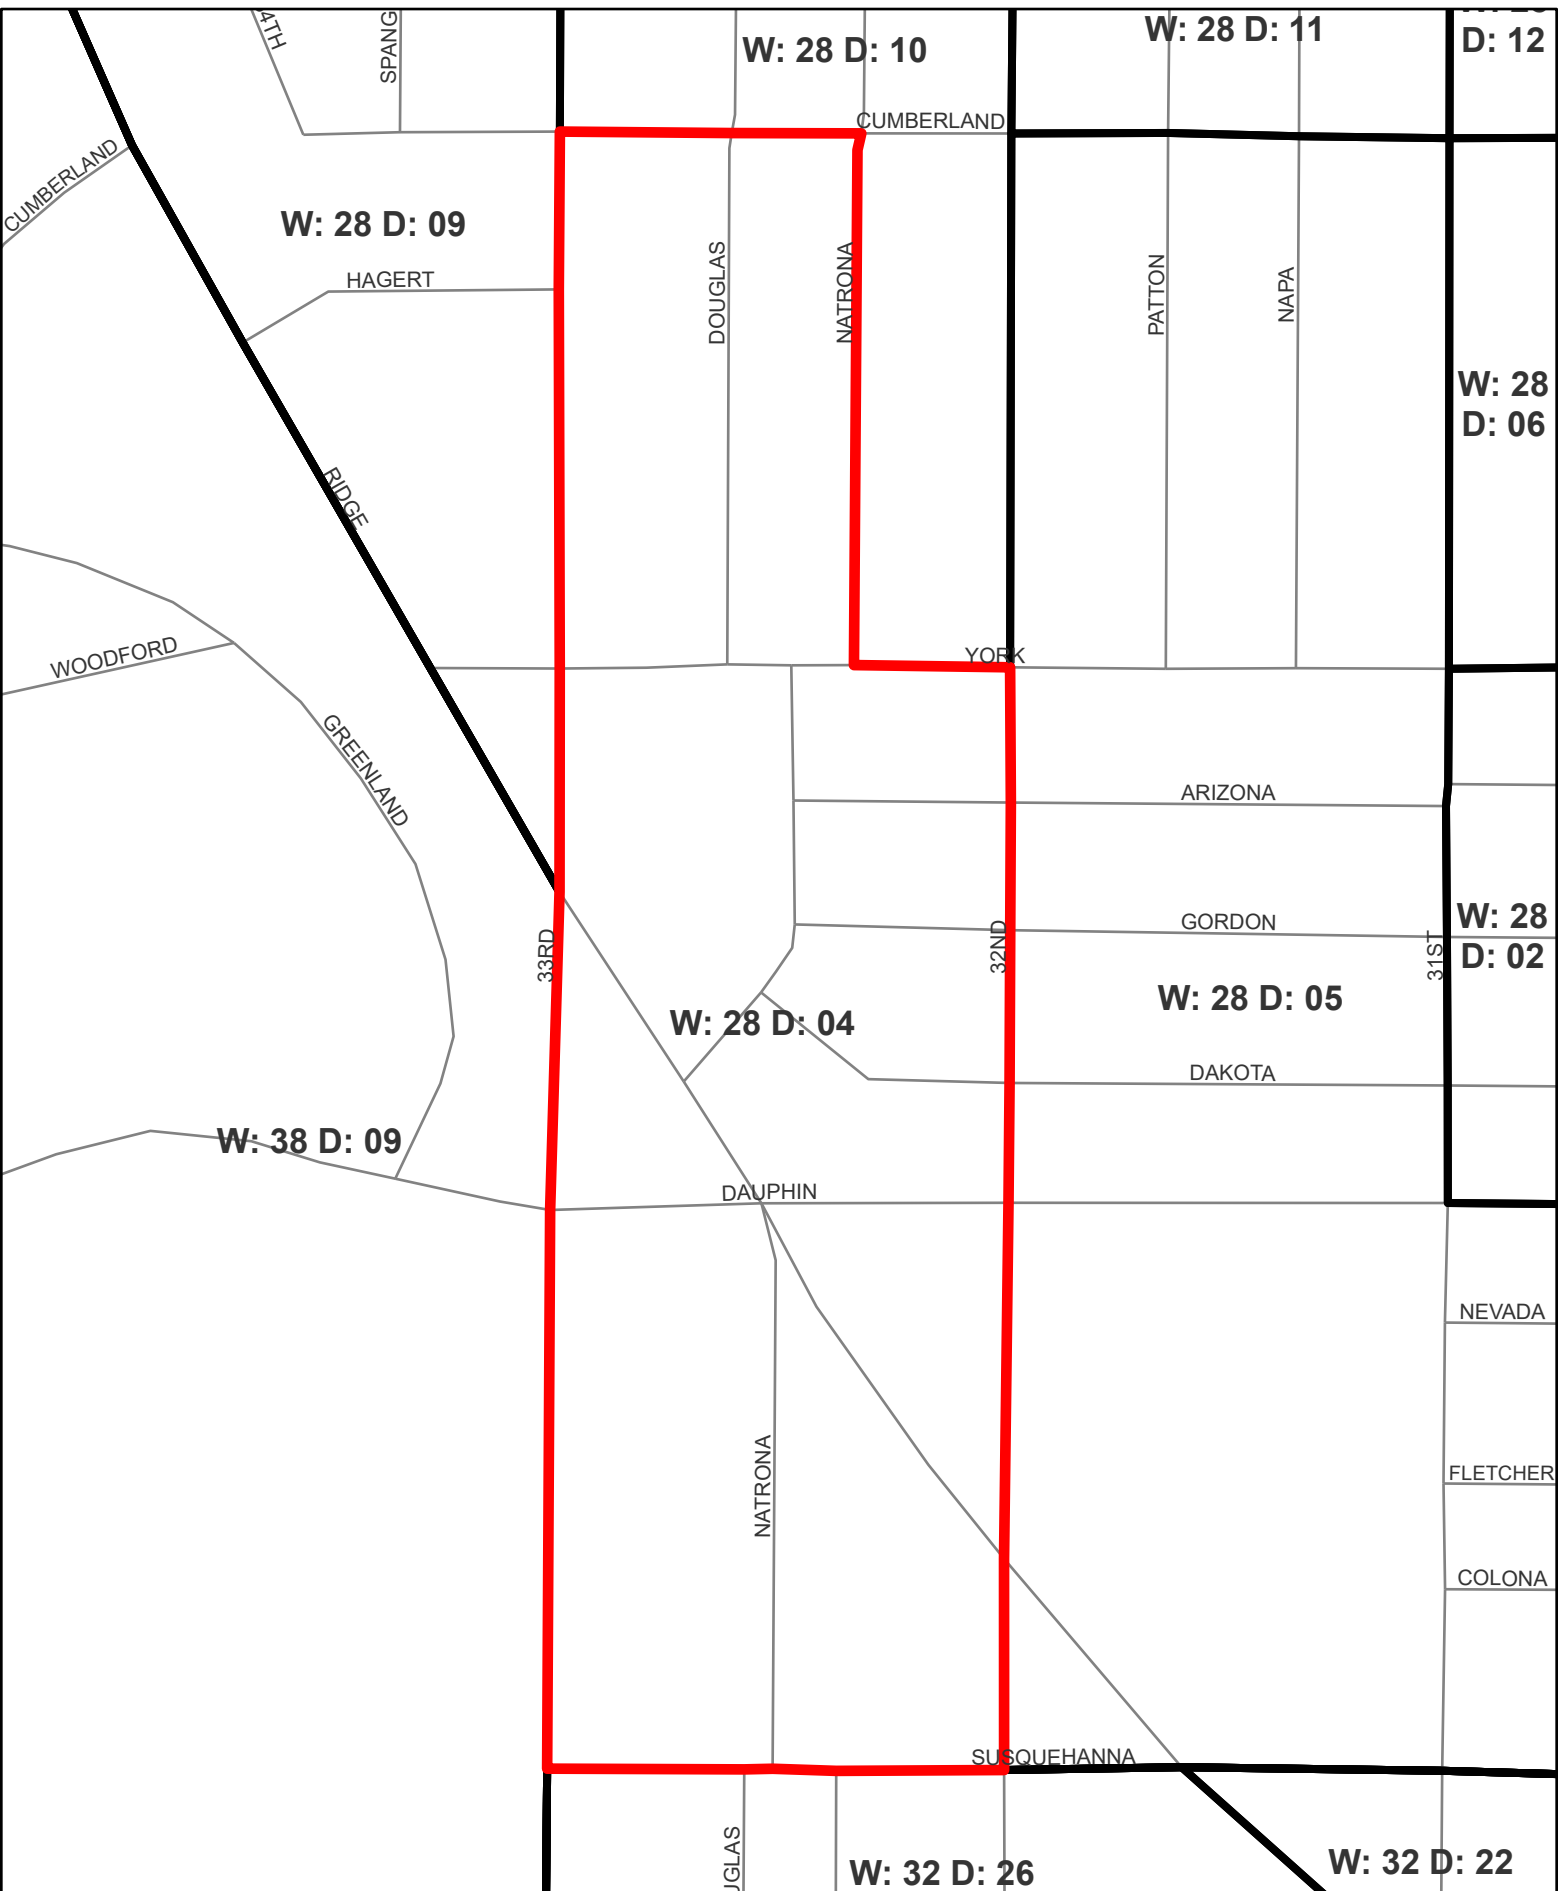

Ward Division: 2801

0 0.03 0.06

Miles

Ward Division: 2802

0 0.07 0.13

Miles

Ward Division: 2803

Ward Division: 2804

0 0.05 0.1

Miles

Ward Division: 2805

0 0.05 0.1

Miles

Ward Division: 2806

0 0.04 0.07

Miles

Ward Division: 2807

0 0.05 0.1

Miles

Ward Division: 2808

0 0.03 0.06

Miles

Ward Division: 2809

W: 38 D: 06

LEHIGH

DOUGLAS

HAROLD

W: 28
D: 11

34TH

HUNTINGDON

W: 28 D: 09

W: 28 D: 10