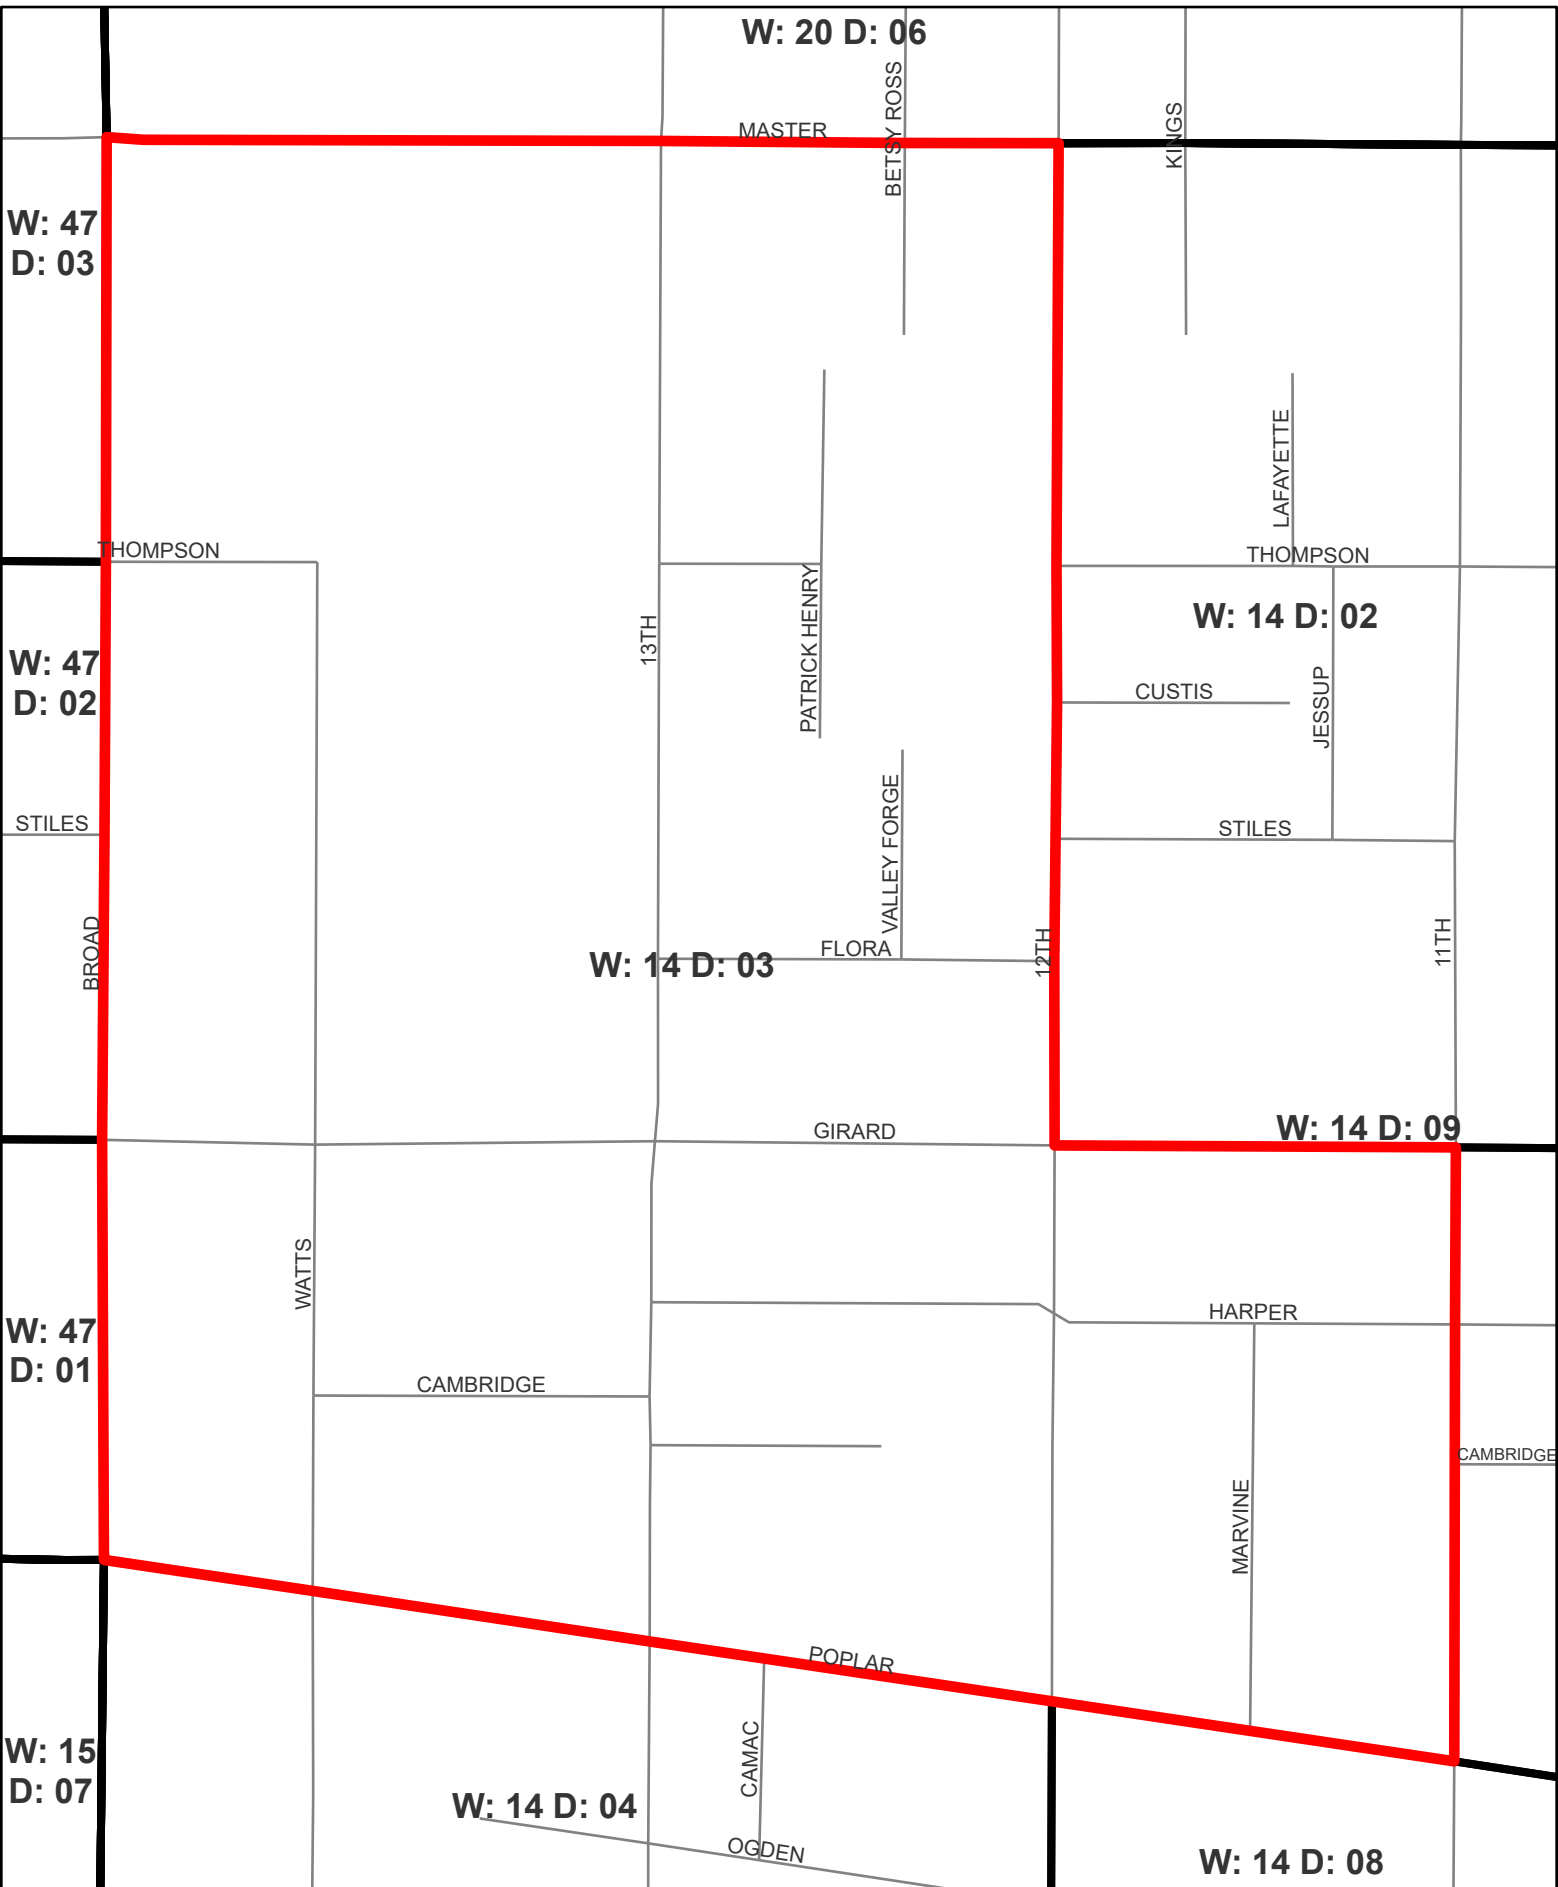

# Ward Division: 1401

0 0.07 0.14

Miles

# Ward Division: 1402

# Ward Division: 1403

0 0.06 0.11

Miles

BROWN

W: 14 D: 05

WARNOCK

Miles