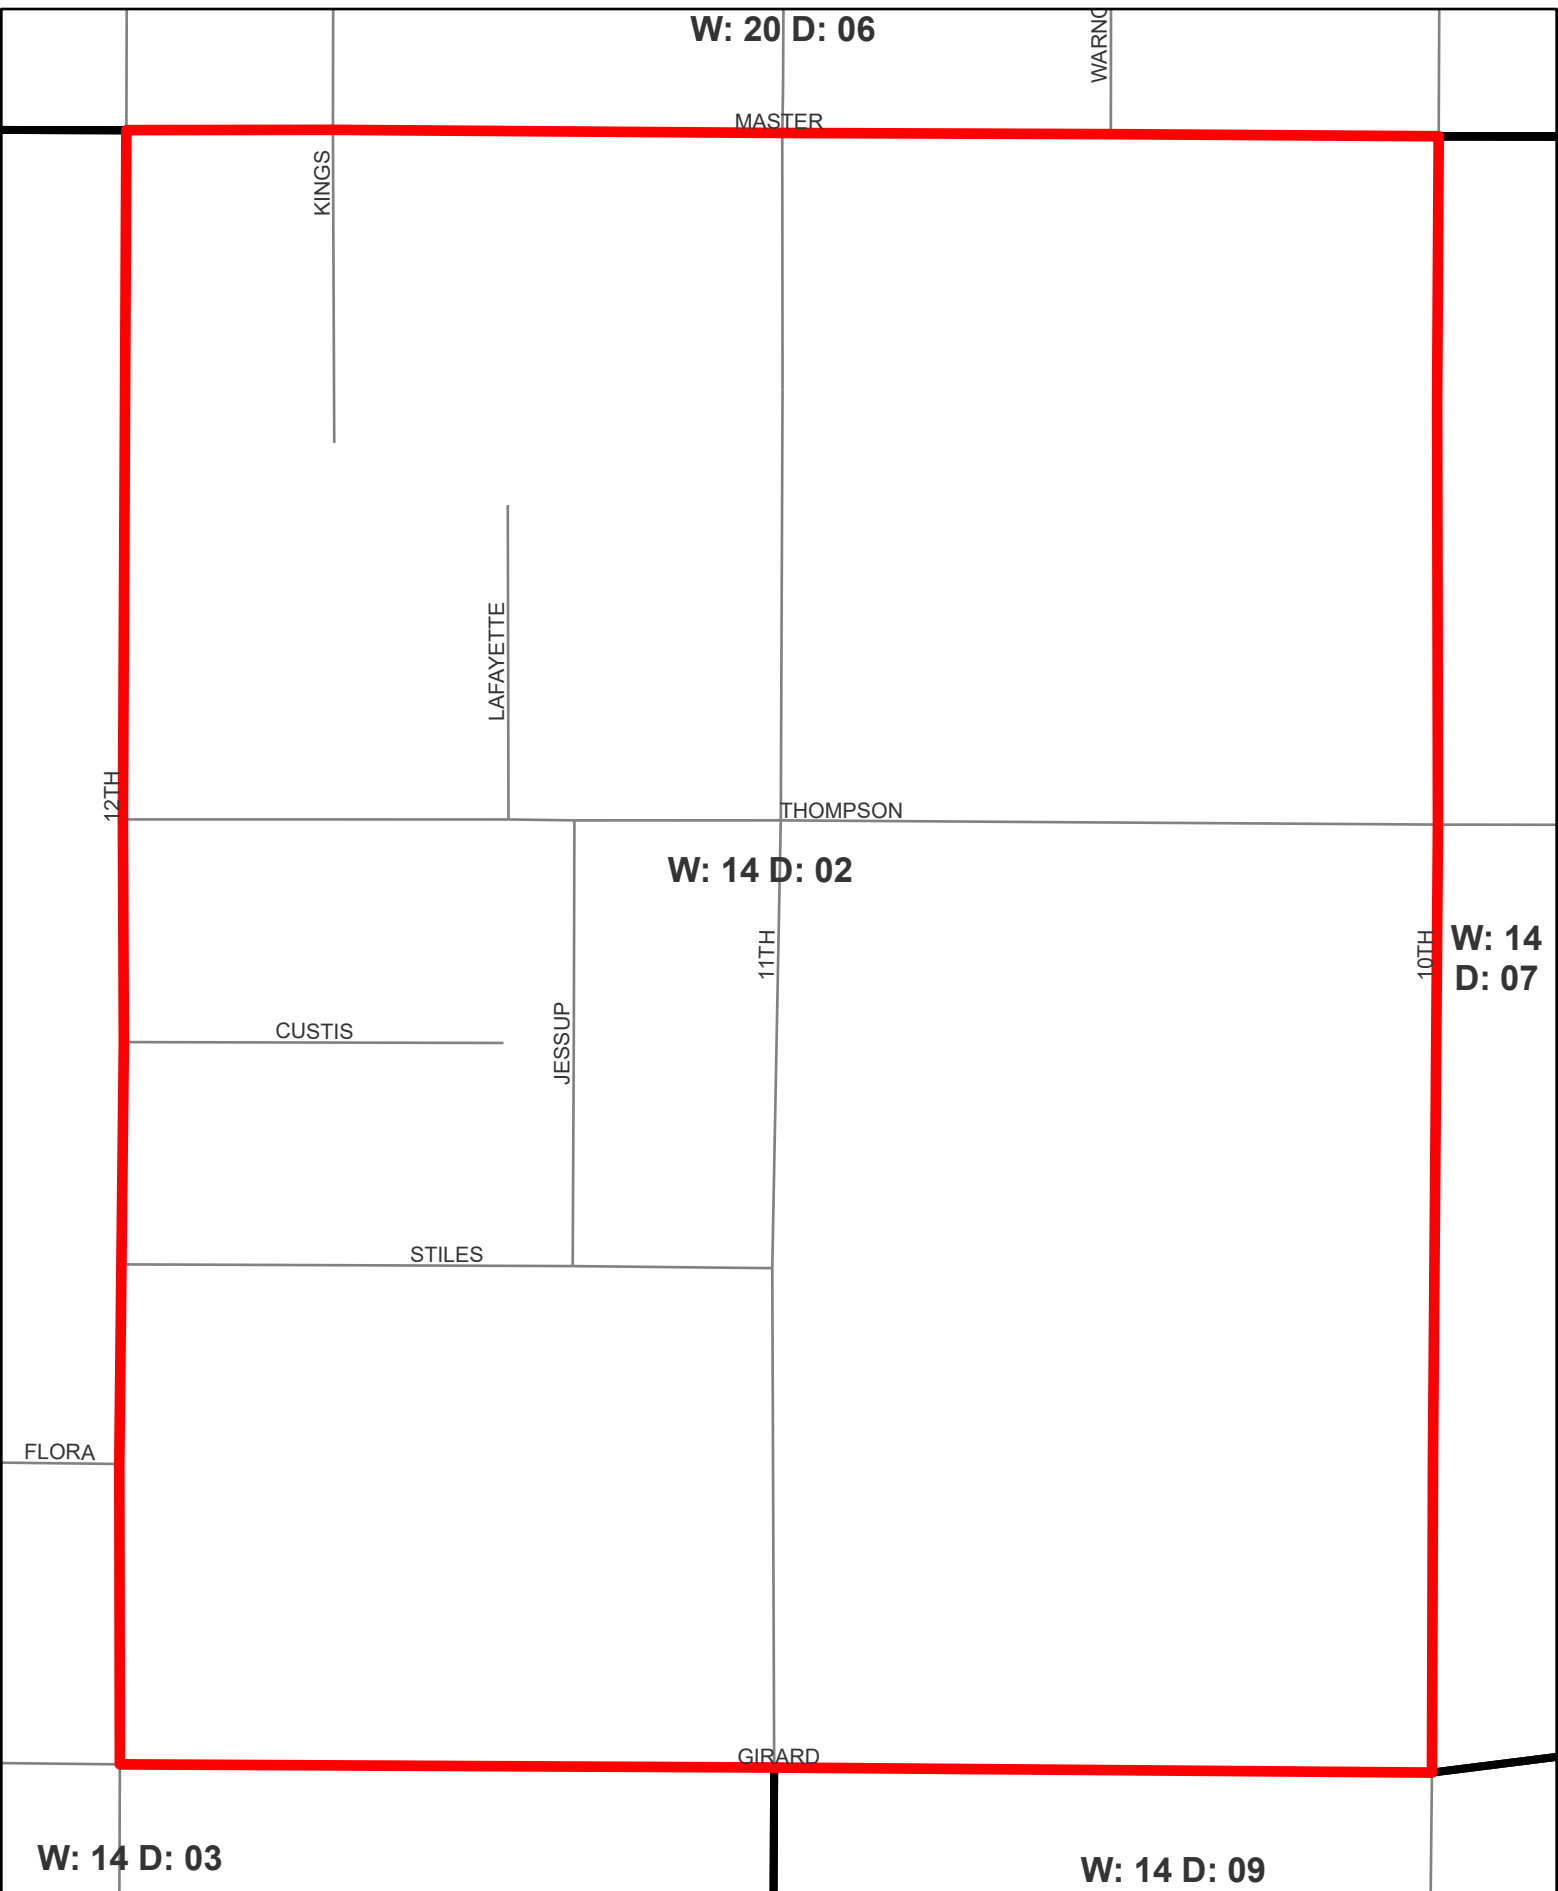

# Ward Division: 1401

0 0.07 0.14

Miles

# Ward Division: 1402

# Ward Division: 1403

0 0.06 0.11

Miles

BROWN

W: 14 D: 05

WARNOCK

Miles