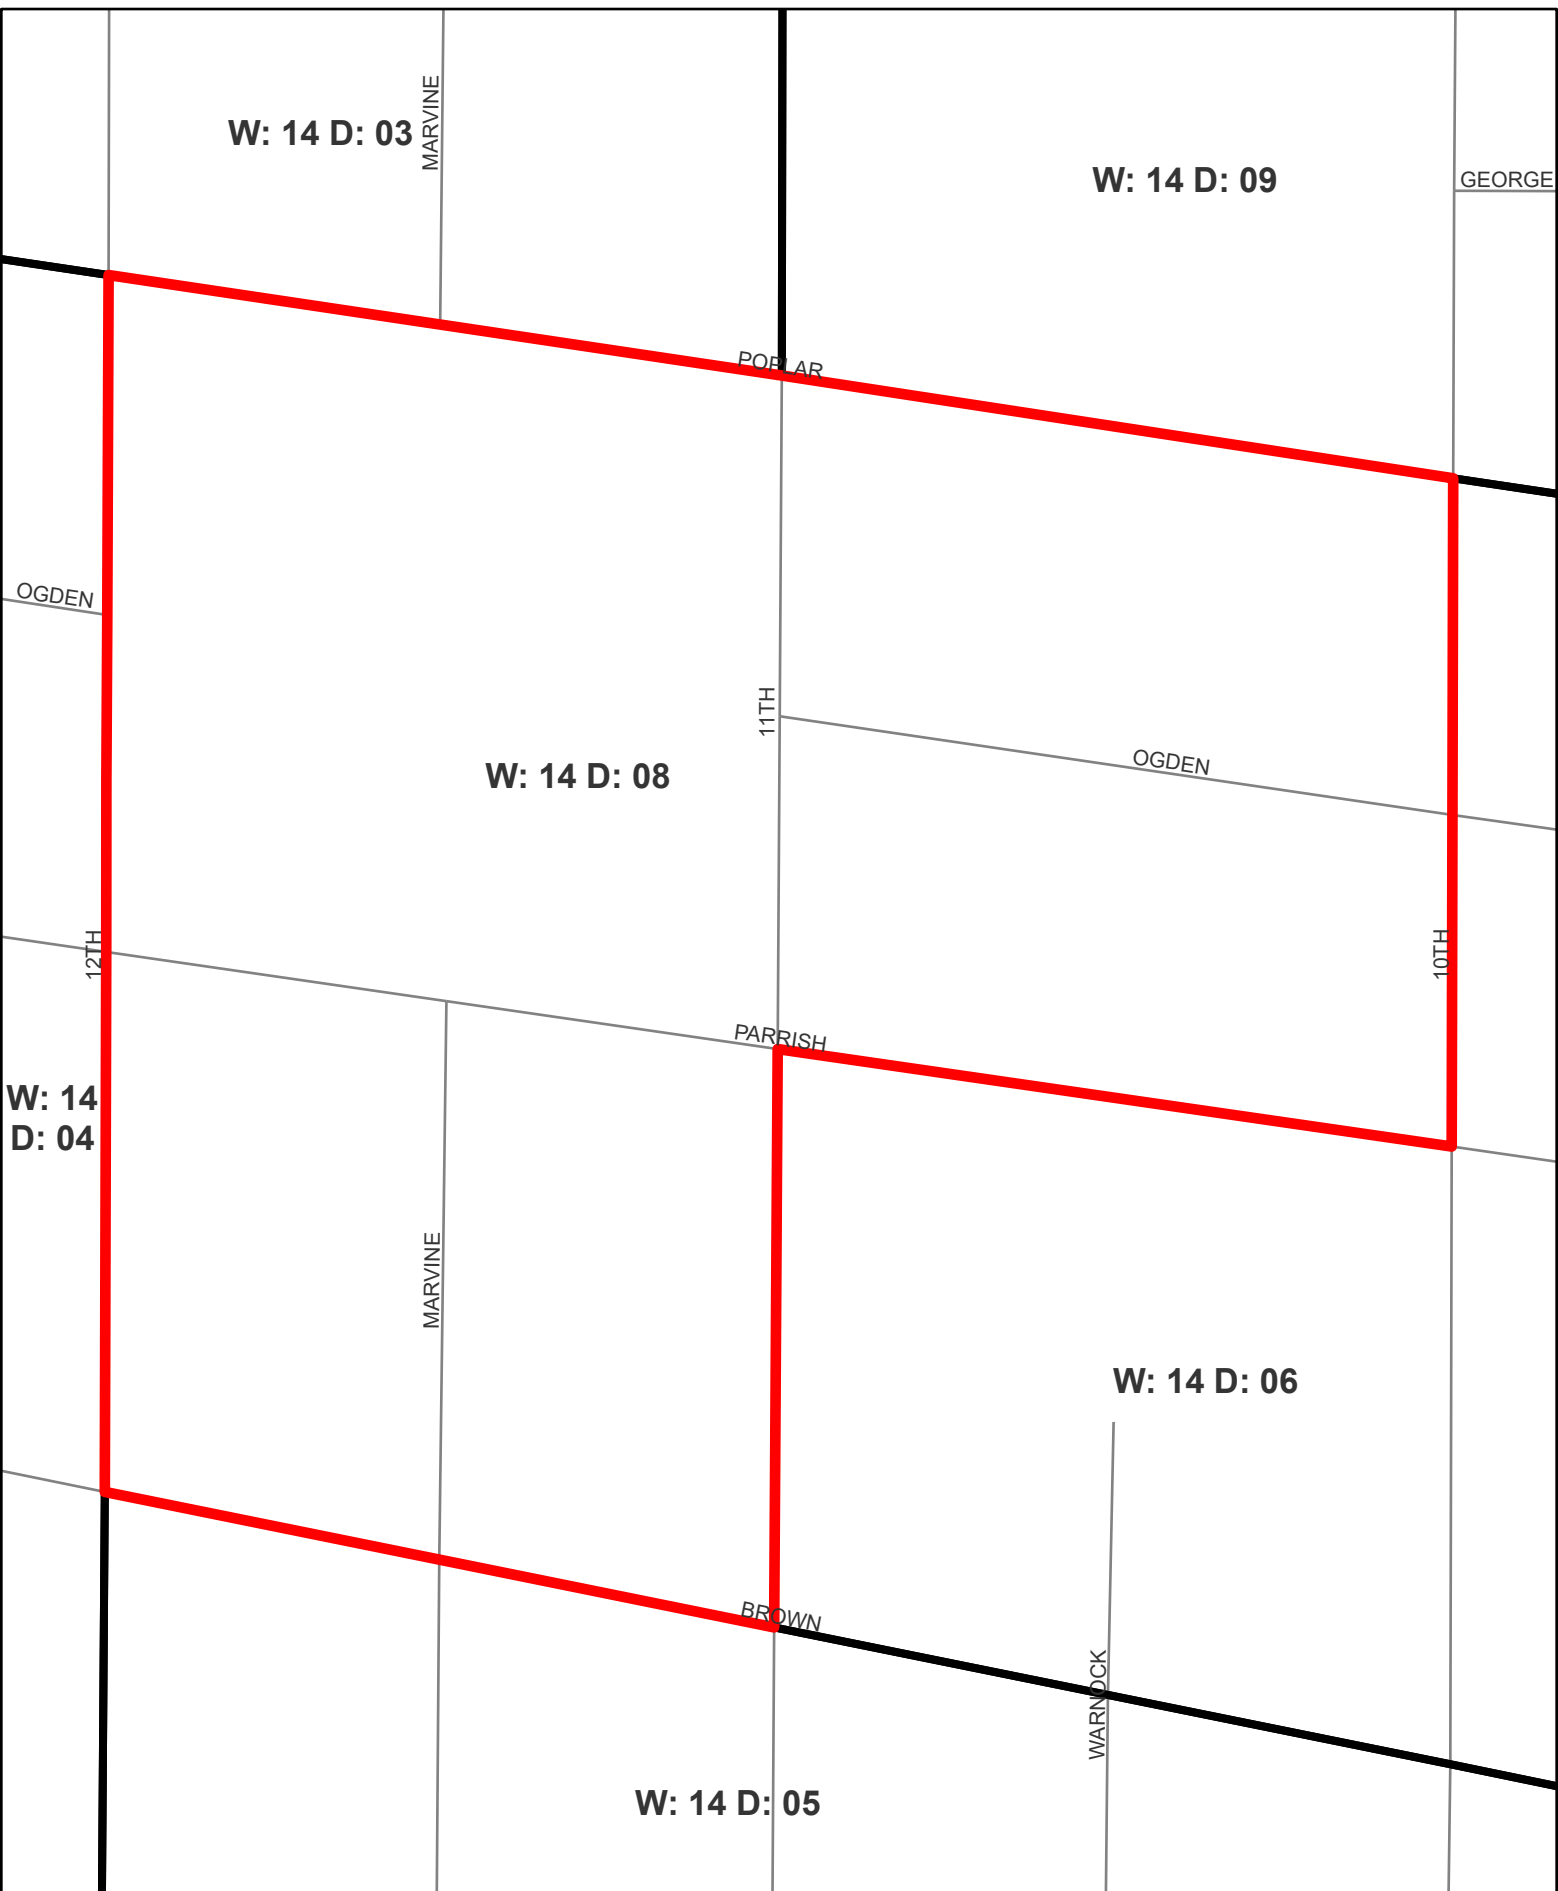

Ward Division: 1408

W: 14 D: 03

MARVINE

W: 14 D: 09

GEORGE

POPULAR

OGDEN

W: 14 D: 08

11TH

OGDEN

12TH

10TH

W: 14
D: 04

PARRISH

MARVINE

W: 14 D: 06

BROWN

W: 14 D: 05

WARNOCK

Miles