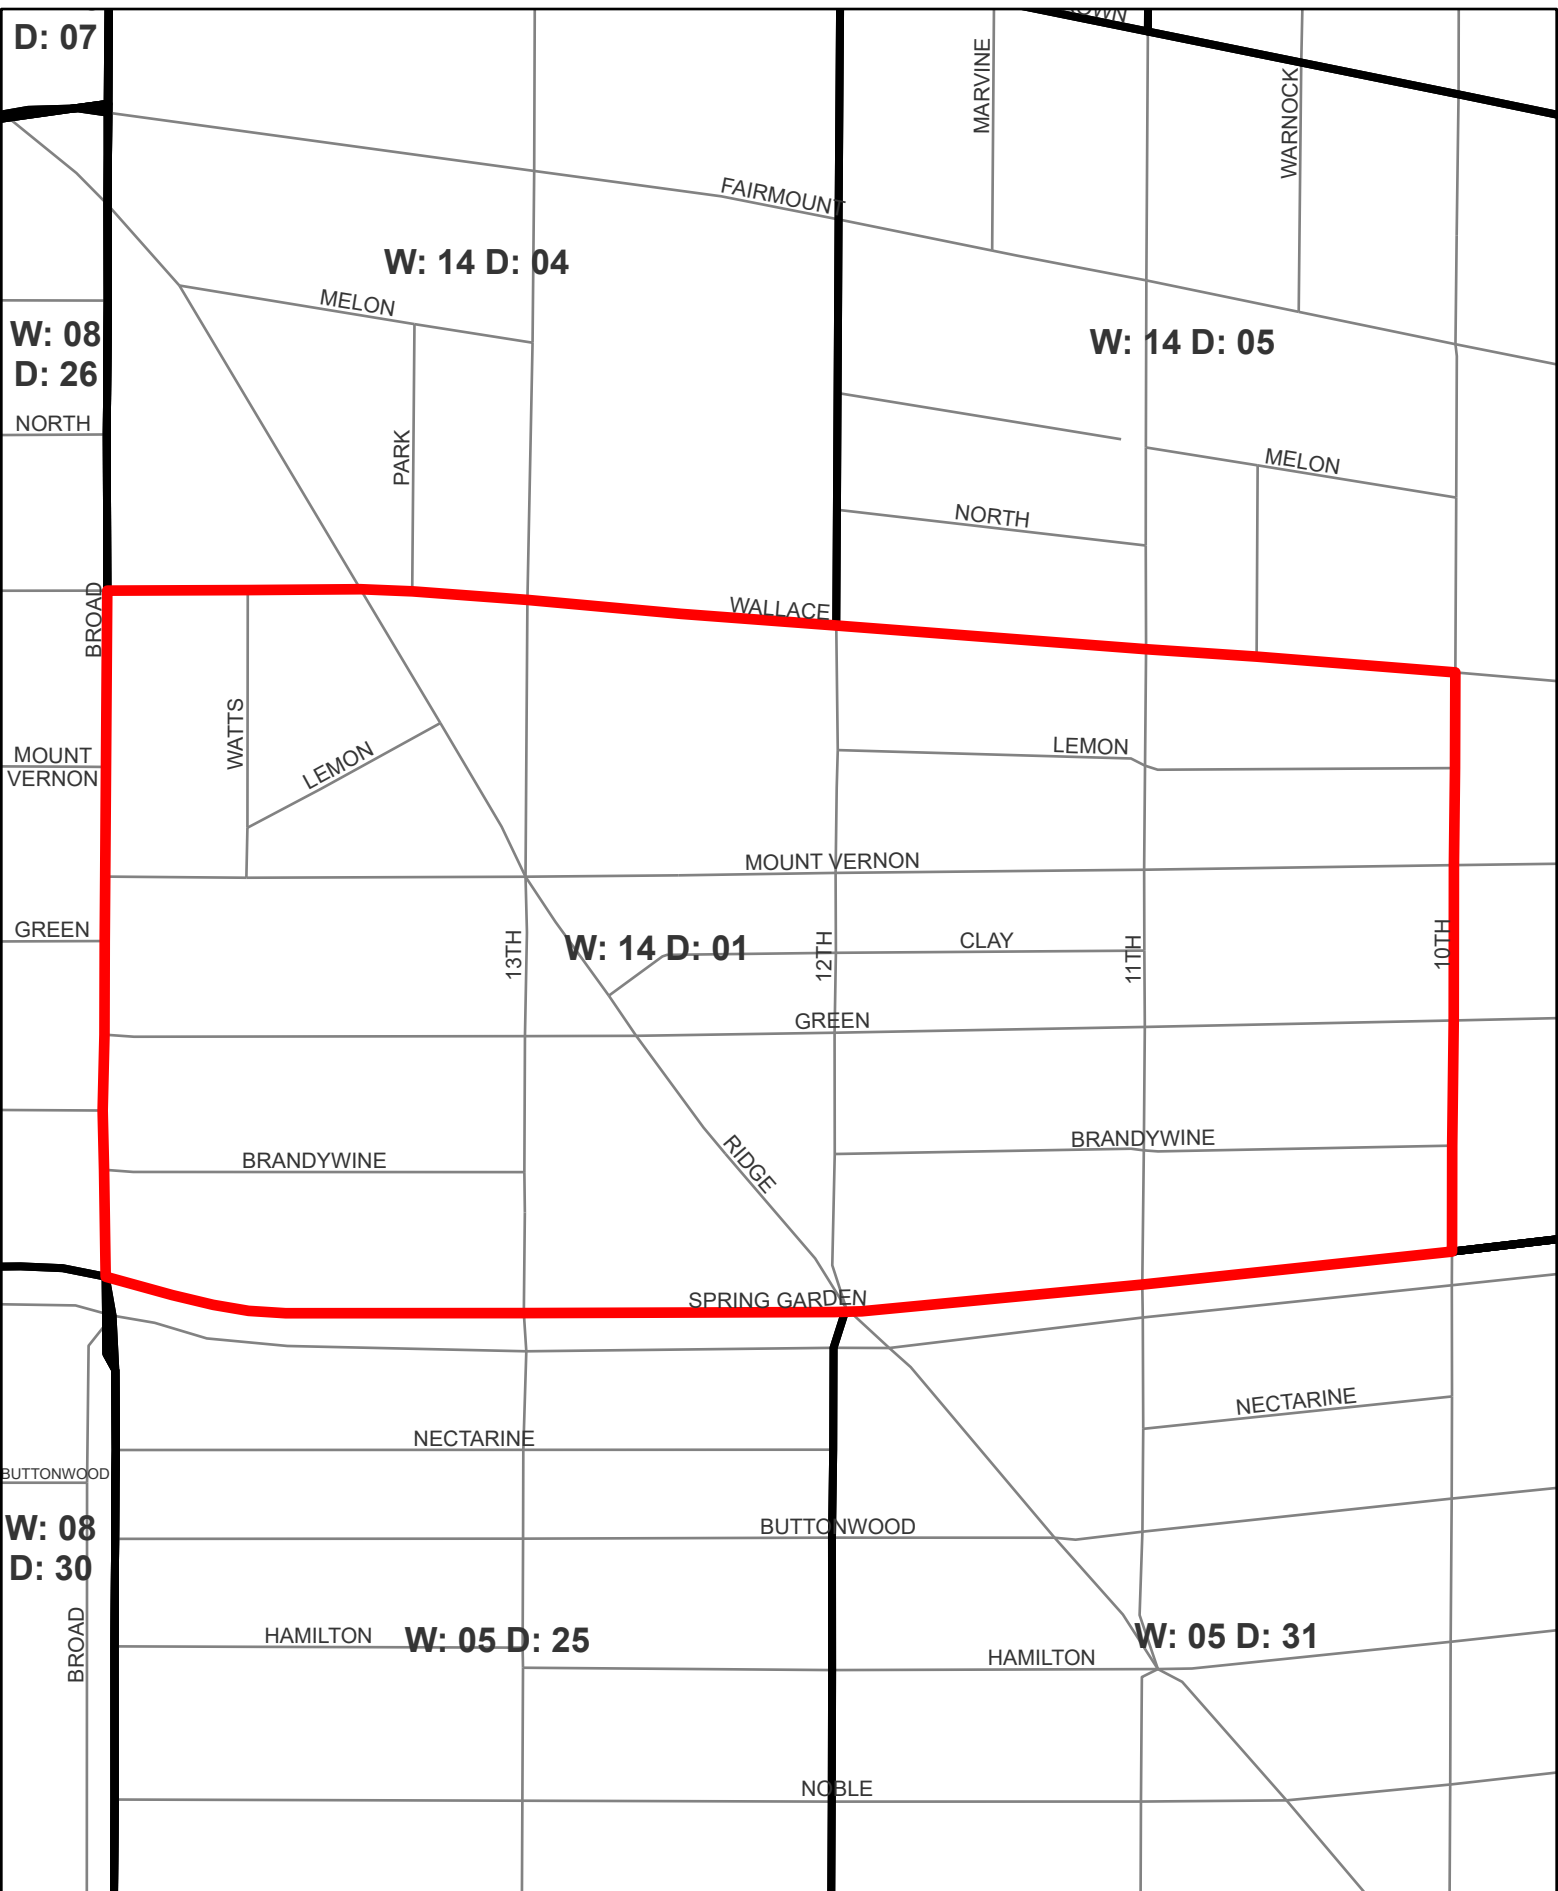

# Ward Division: 1401

0 0.07 0.14

Miles

# Ward Division: 1402

# Ward Division: 1403

0 0.06 0.11

Miles

BROWN

W: 14 D: 05

WARNOCK

Miles