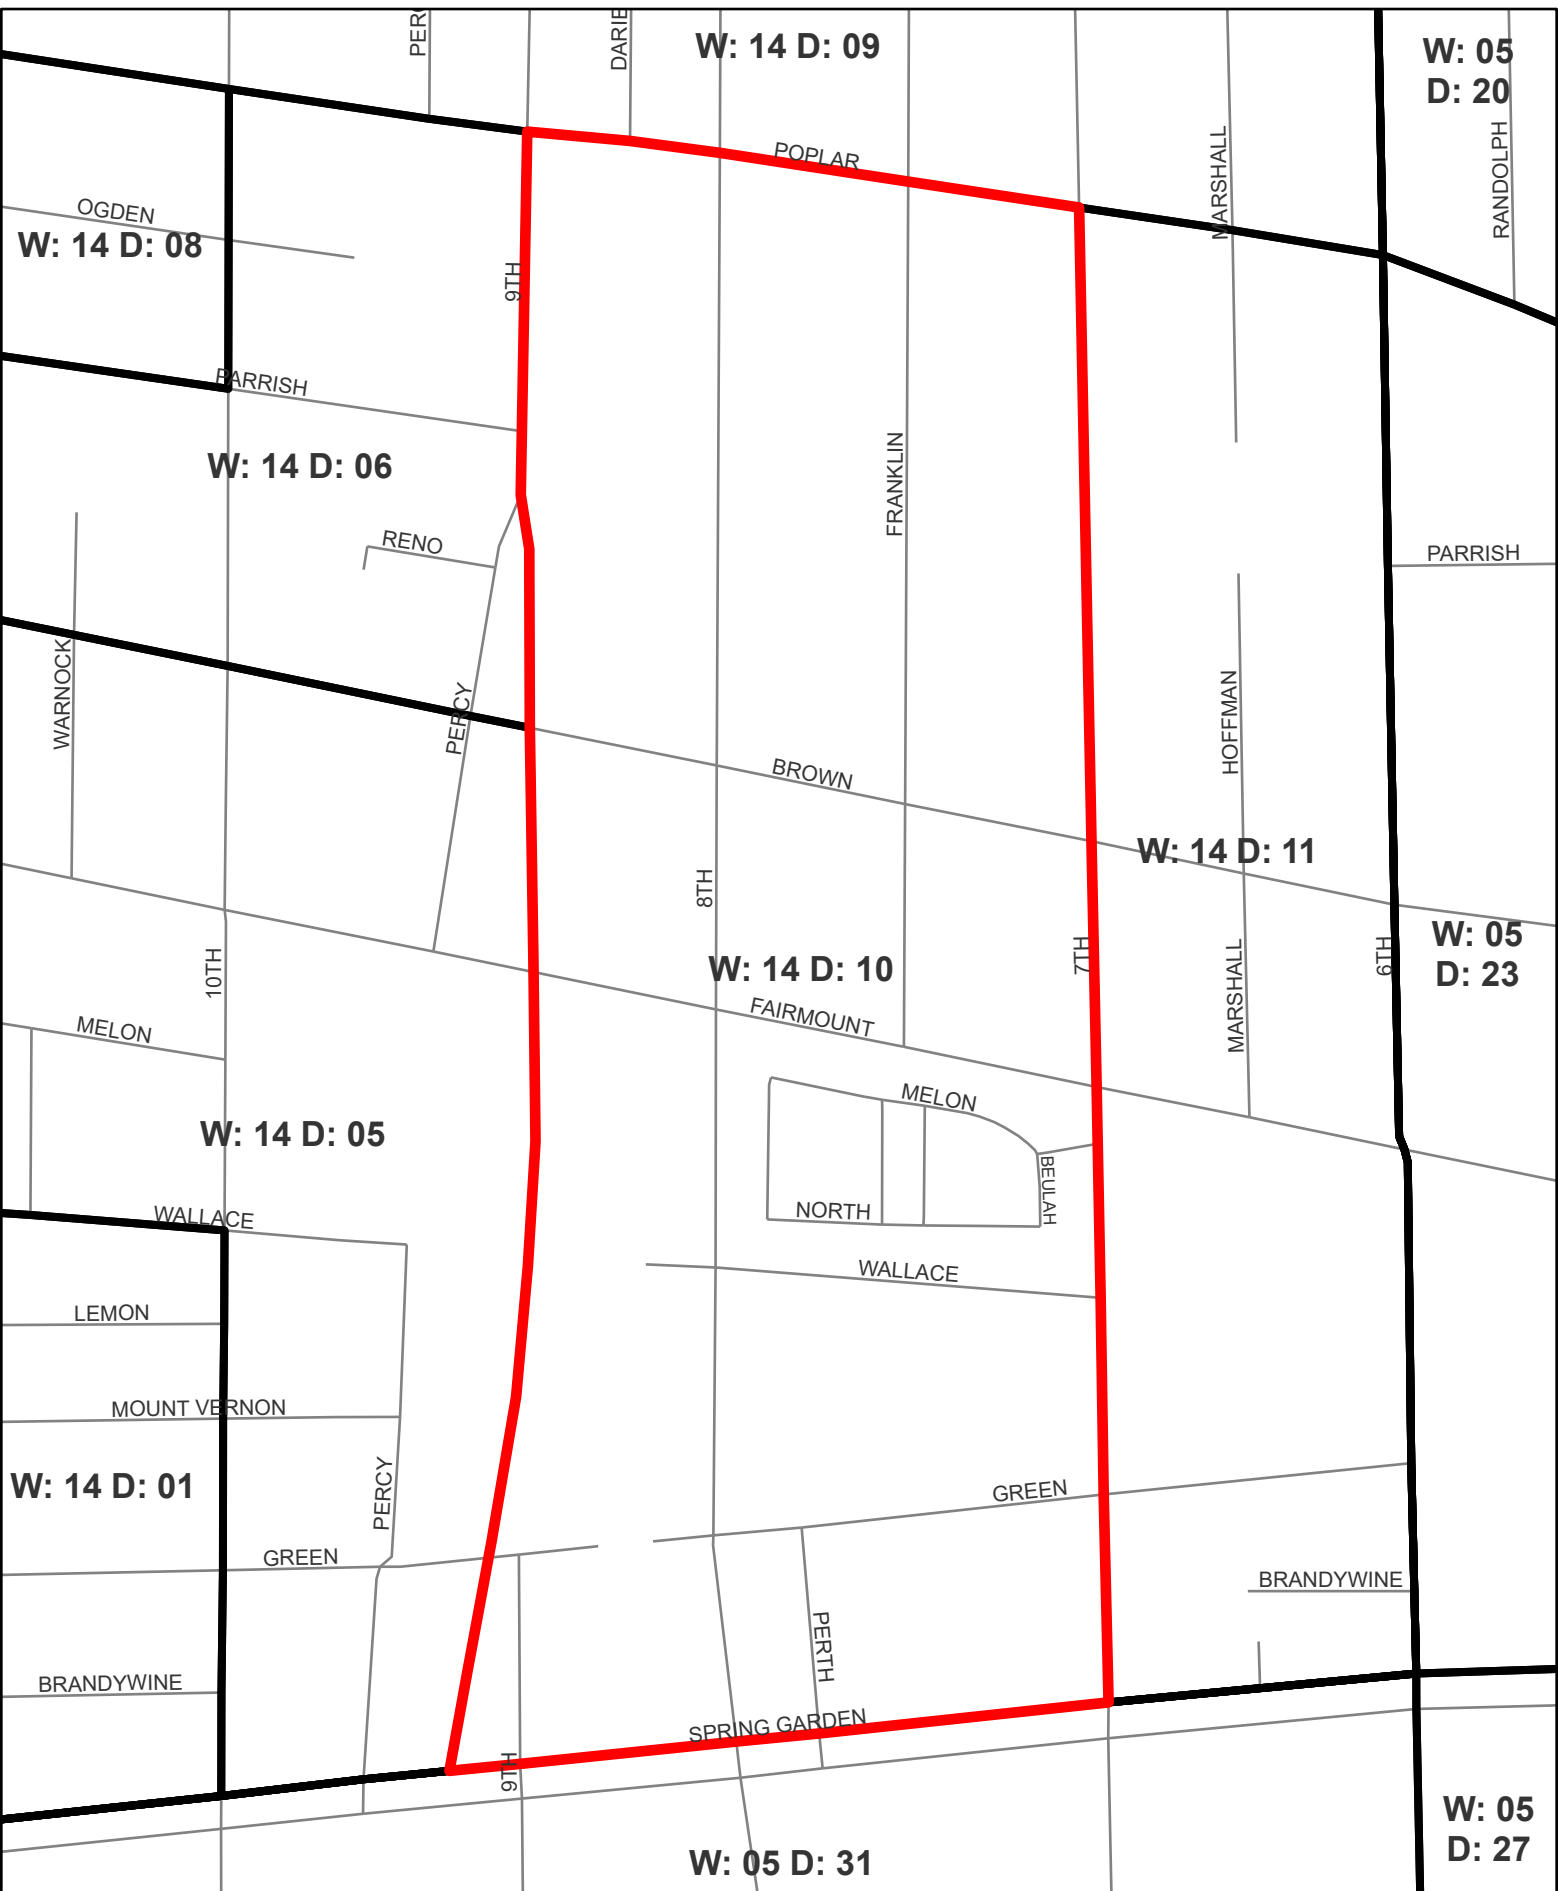

Ward Division: 1410

0 0.07 0.15

Miles