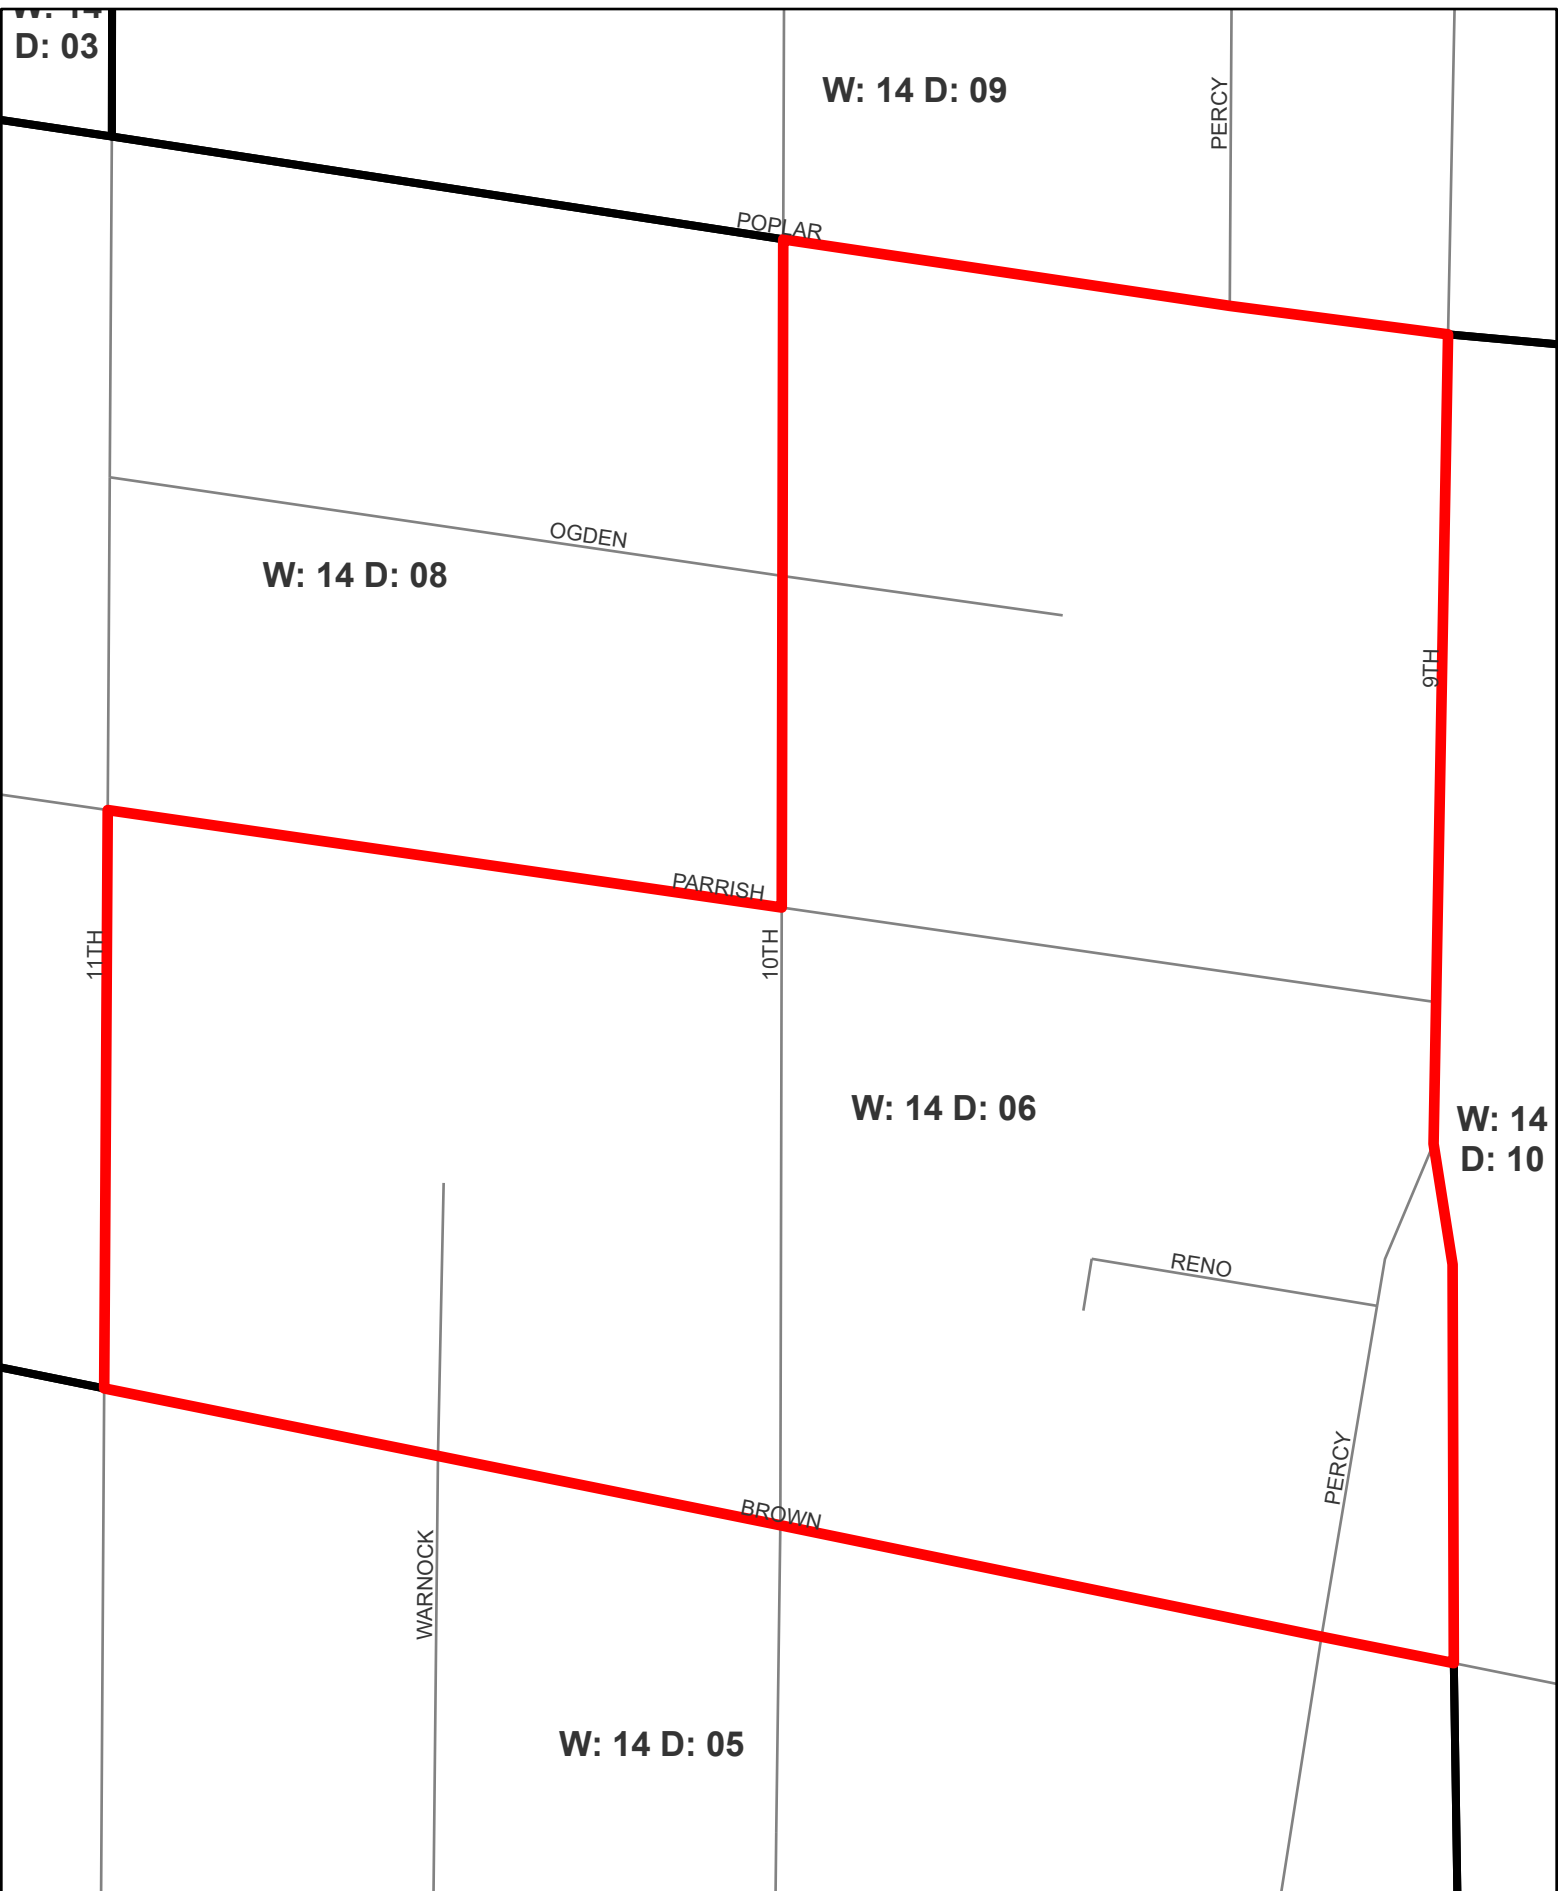

# Ward Division: 1405

0 0.06 0.11

Miles

# Ward Division: 1406

BROWN

W: 14 D: 05

WARNOCK

Miles