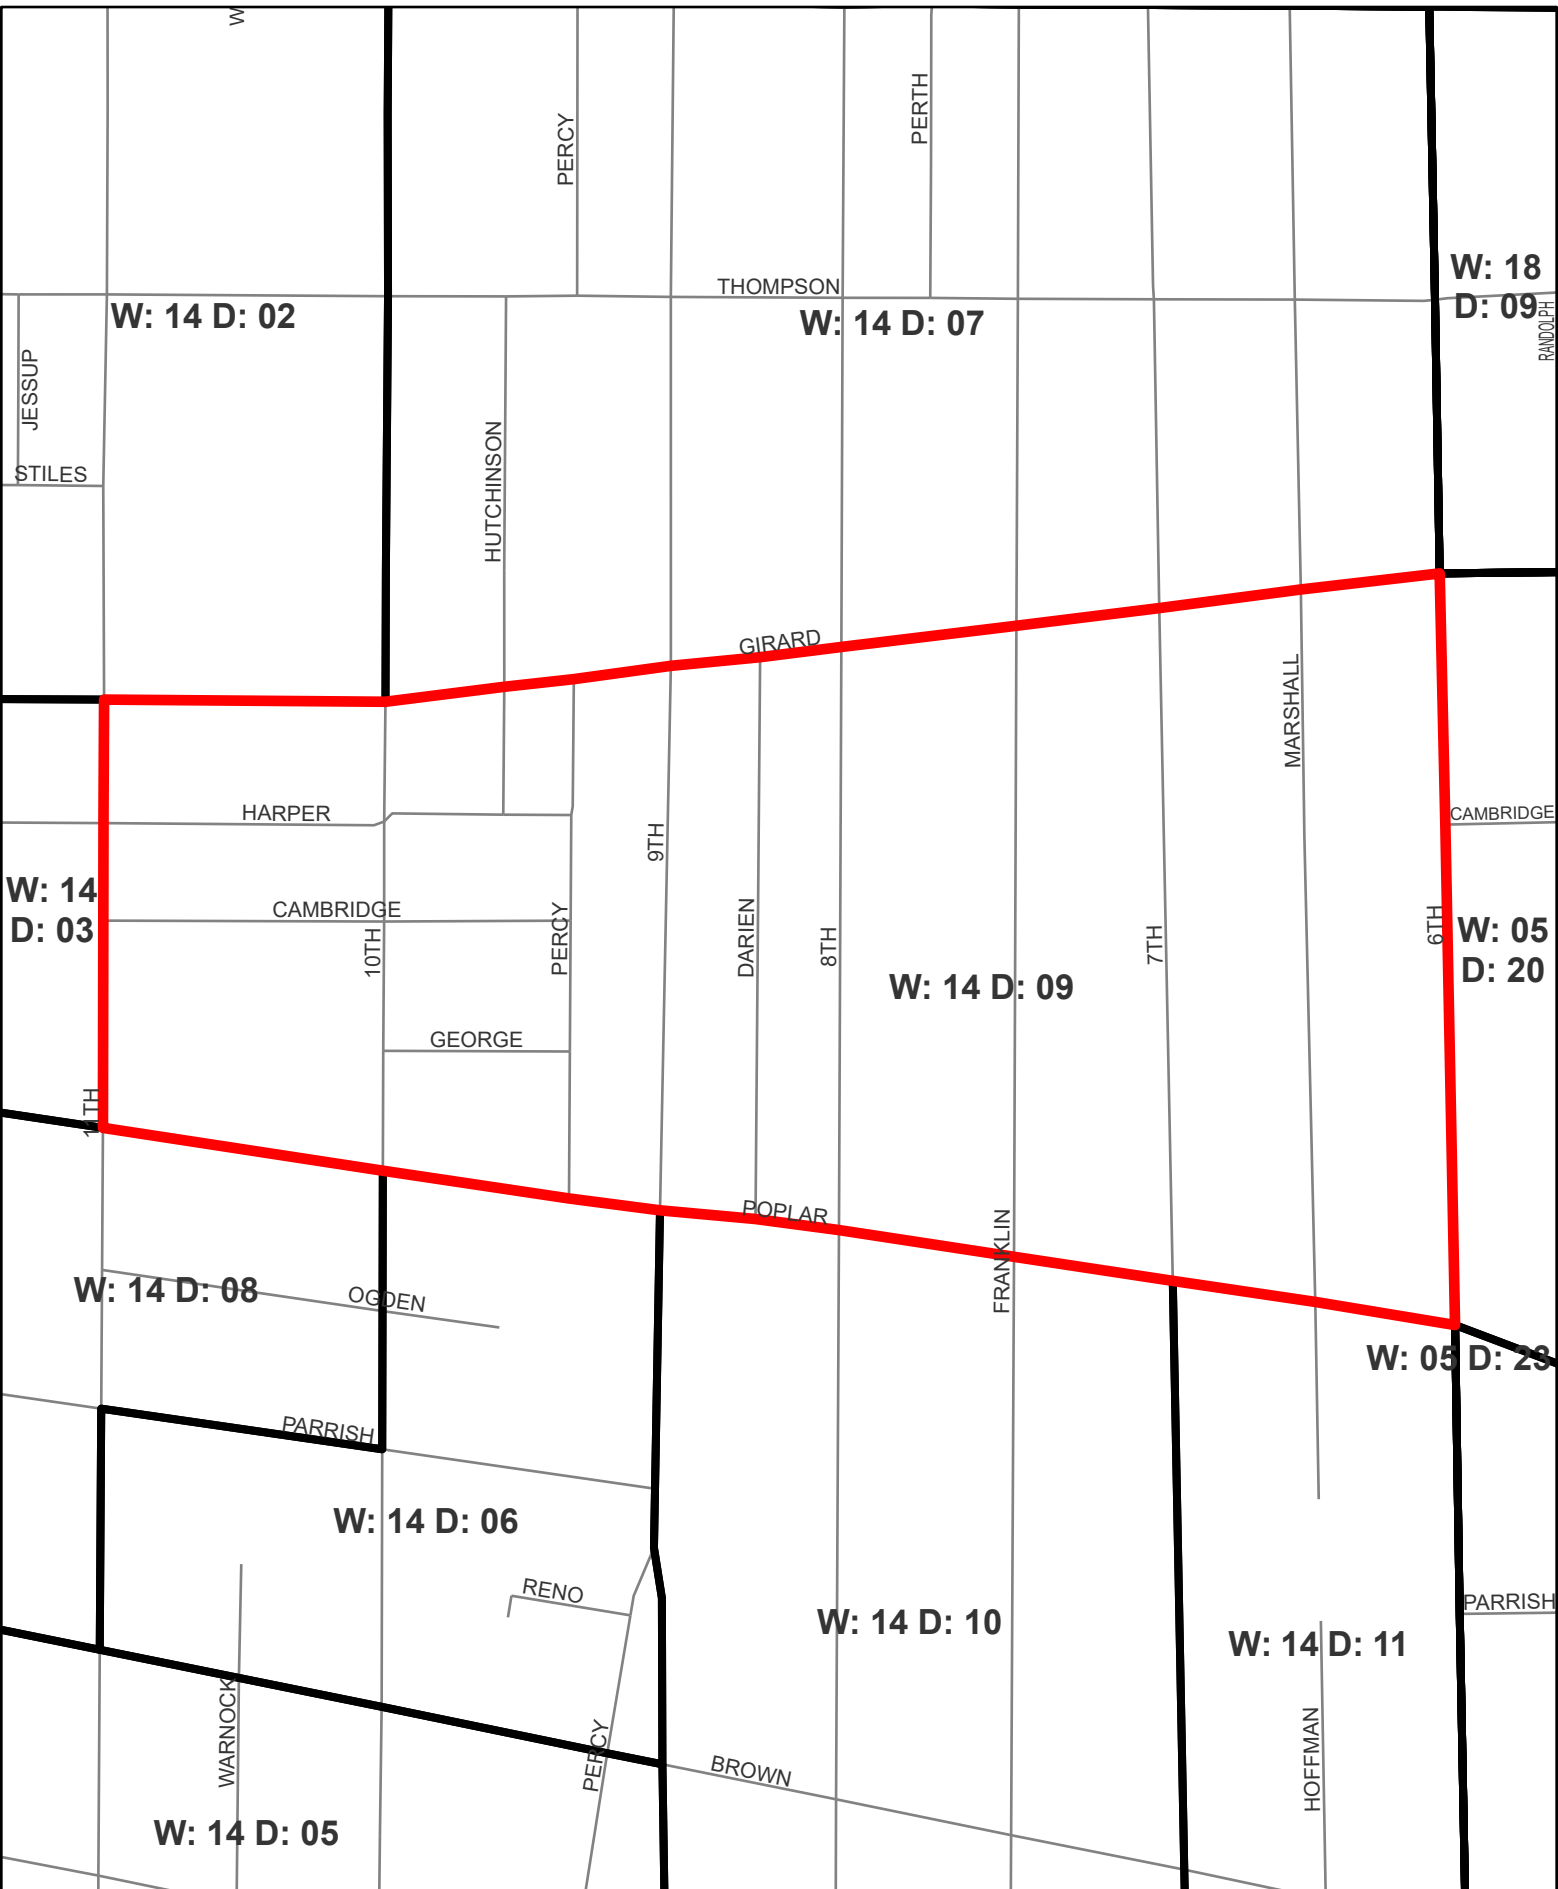

11TH

OGDEN

12TH

10TH

W: 14  
D: 04

PARRISH

MARVINE

W: 14 D: 06

BROWN

W: 14 D: 05

WARNOCK

Miles

# Ward Division: 1409

Miles