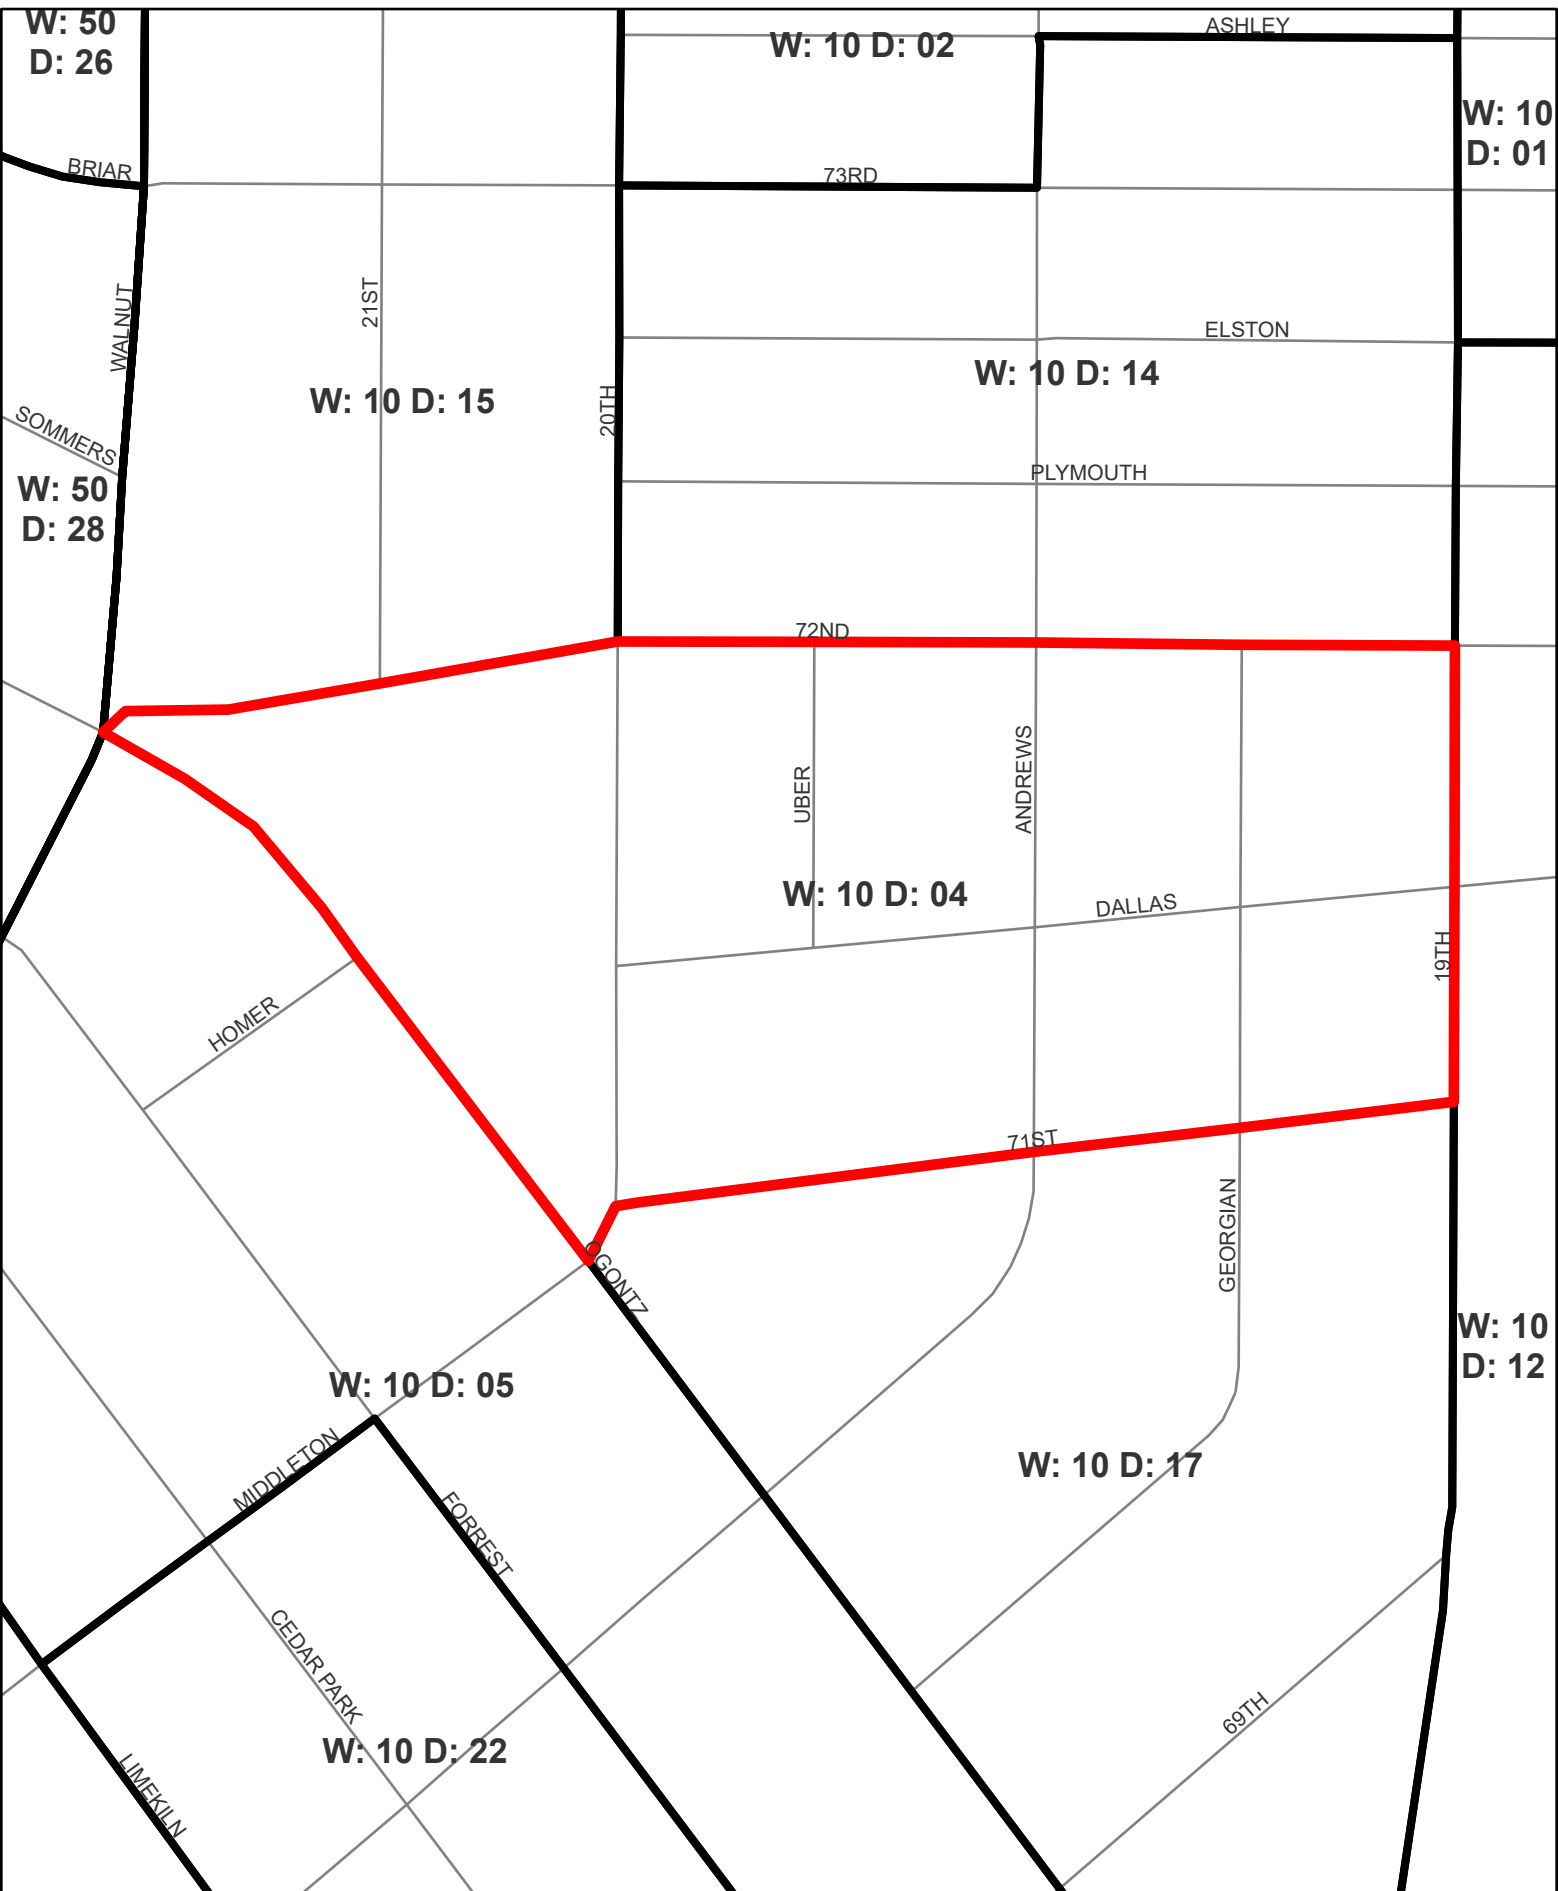

**W: 10
D: 01**

19TH

ASHLEY

**W: 10
D: 15**

73RD

W: 10 D: 14

ELSTON

0 0.04 0.08

Miles

Ward Division: 1003

Ward Division: 1004

Miles

Ward Division: 1005

0 0.07 0.14

Miles

Ward Division: 1006

0 0.05 0.1

Miles

Ward Division: 1007

0 0.05 0.1

Miles

Ward Division: 1008

0 0.04 0.09

Miles