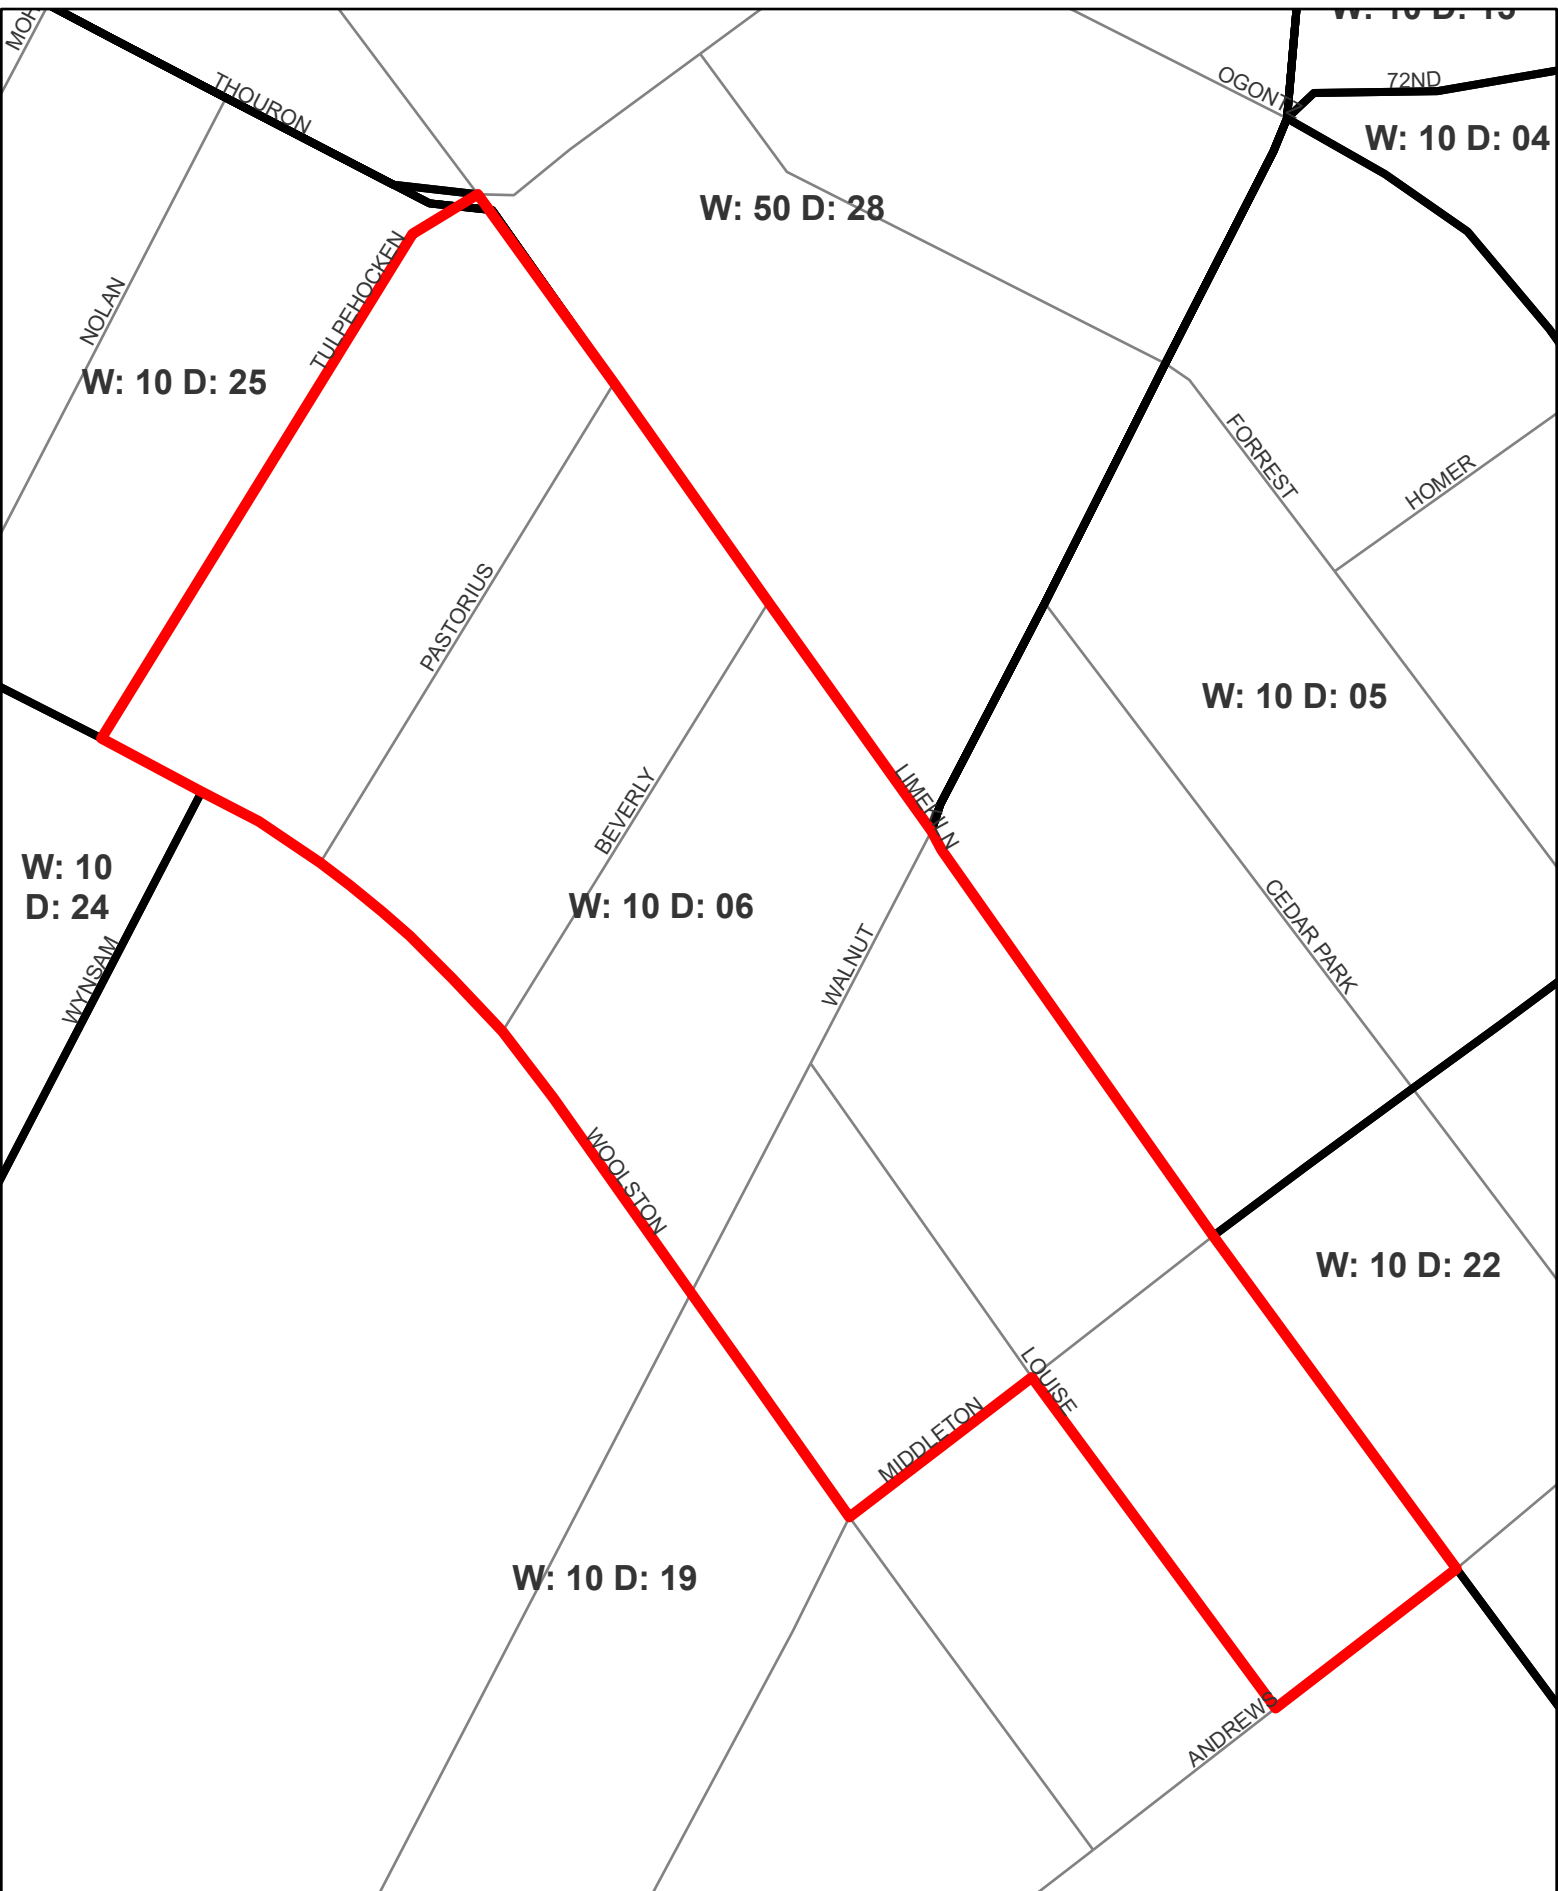

**W: 10
D: 01**

19TH

ASHLEY

**W: 10
D: 15**

73RD

W: 10 D: 14

ELSTON

0 0.04 0.08

Miles

Ward Division: 1003

Ward Division: 1004

Miles

Ward Division: 1005

0 0.07 0.14

Miles

Ward Division: 1006

0 0.05 0.1

Miles

Ward Division: 1007

0 0.05 0.1

Miles

Ward Division: 1008

0 0.04 0.09

Miles

Ward Division: 1009

W: 10
D: 21

W: 10 D: 09

W: 10 D: 10

W: 10 D: 08

W: 10 D: 07

Ward Division: 1010

0 0.04 0.07