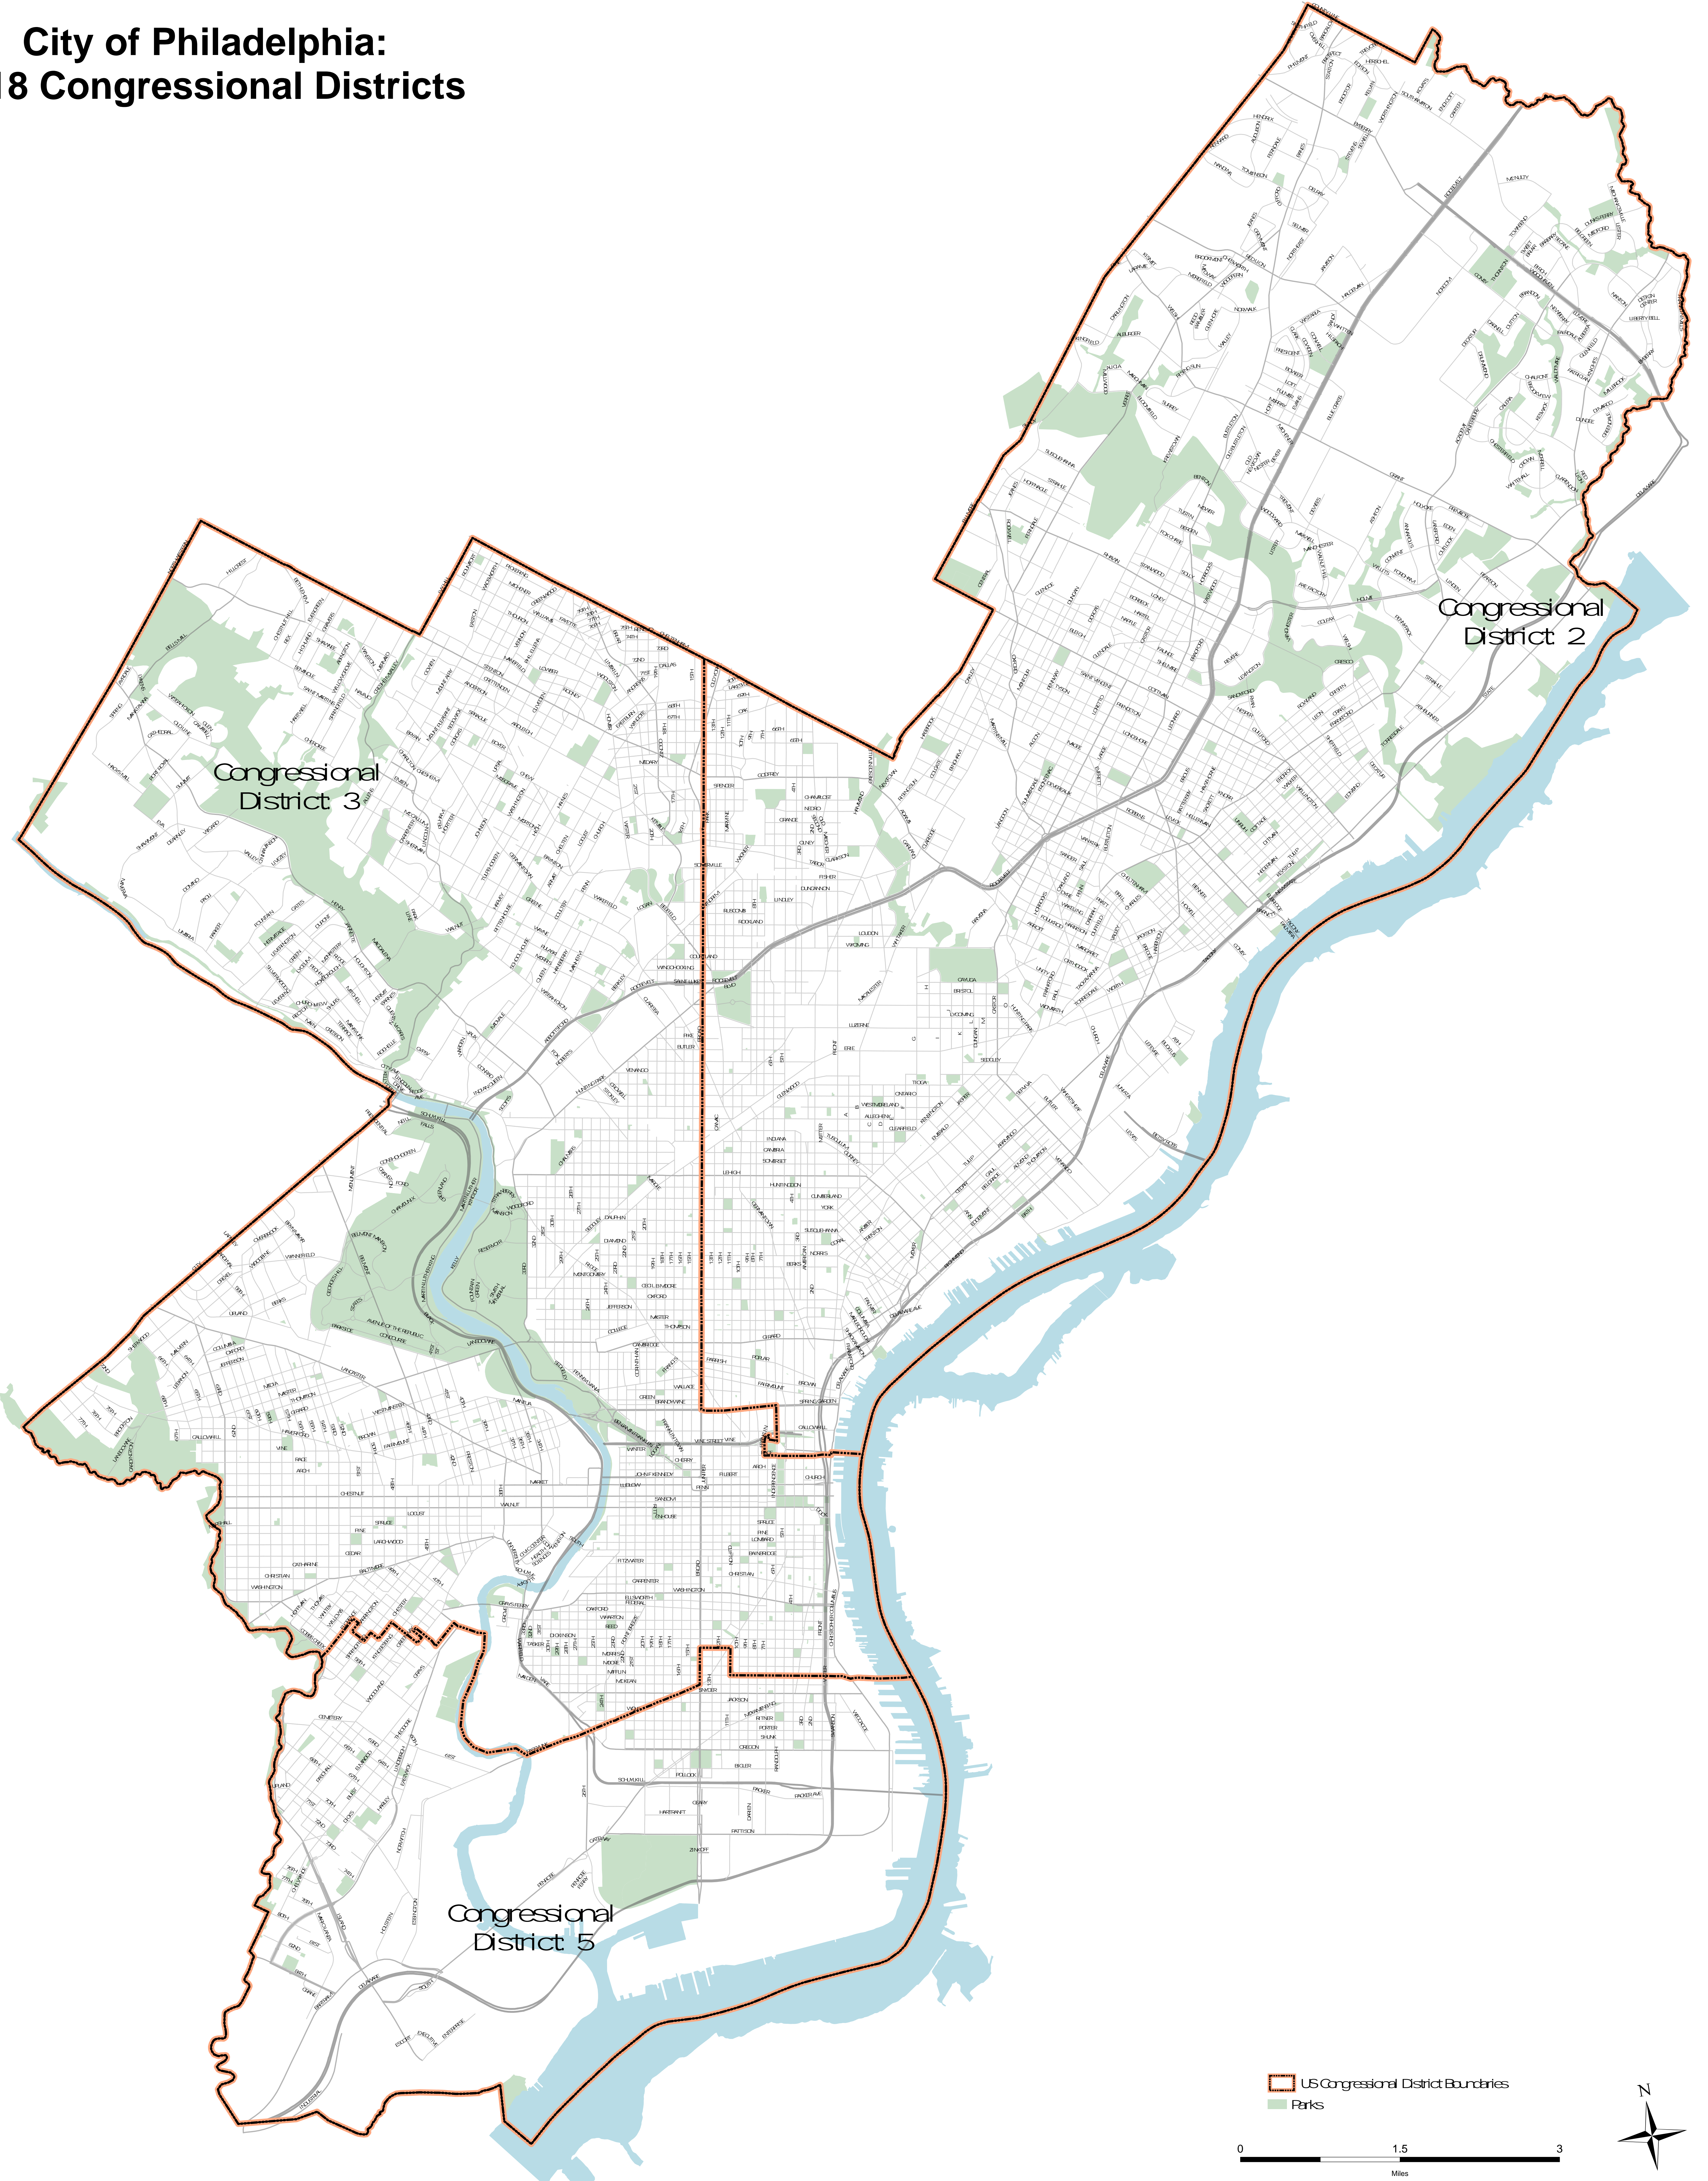

City of Philadelphia: 2018 Congressional Districts

US Congressional District Boundaries

Parks

0 1.5 3
Miles